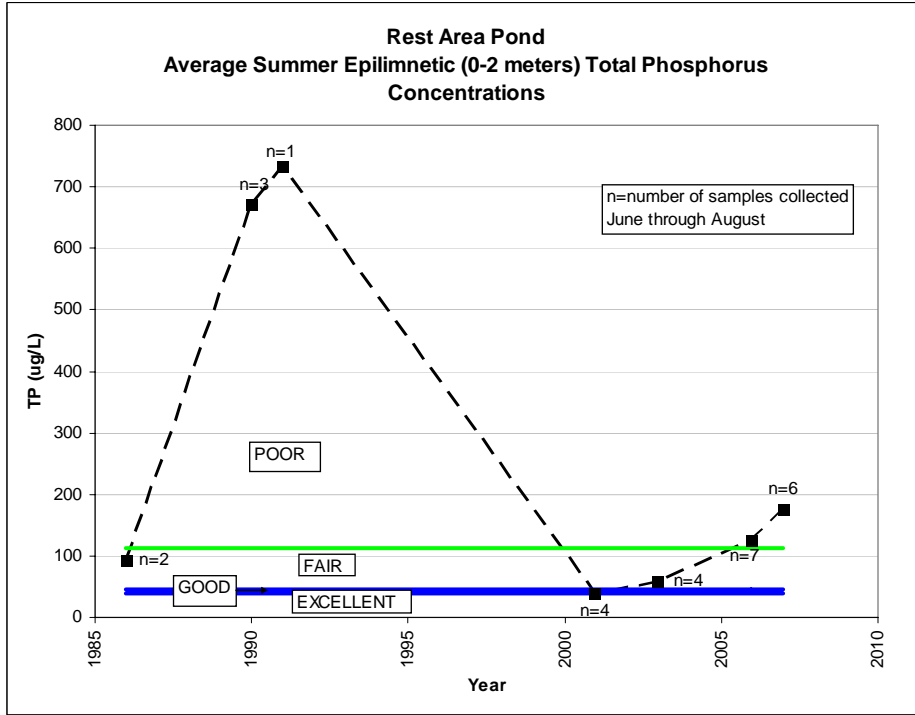

REST AREA POND  
SUMMER AVERAGE WATER CLARITY  
Valley Branch Watershed District

**REST AREA POND  
HISTORIC WATER QUALITY DATA  
Valley Branch Watershed District**

**REST AREA POND  
HISTORIC WATER QUALITY DATA  
Valley Branch Watershed District**