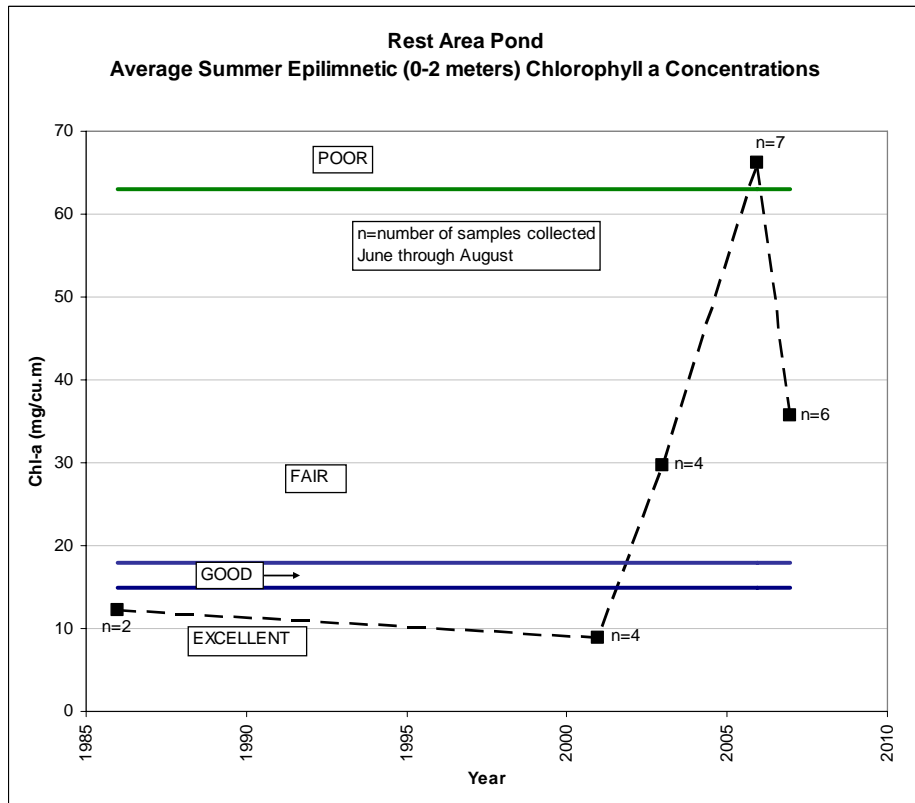

REST AREA POND  
SUMMER AVERAGE WATER CLARITY  
Valley Branch Watershed District

**REST AREA POND  
HISTORIC WATER QUALITY DATA  
Valley Branch Watershed District**

**REST AREA POND  
HISTORIC WATER QUALITY DATA  
Valley Branch Watershed District**