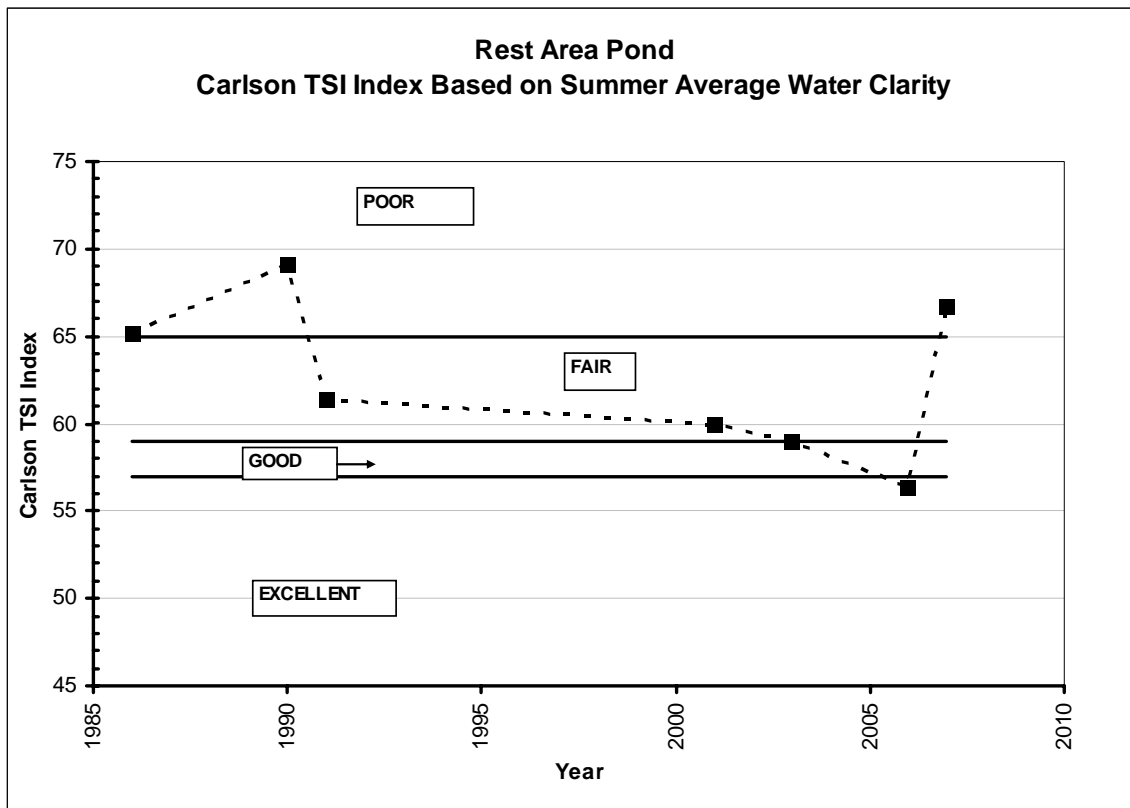

REST AREA POND  
SUMMER AVERAGE WATER CLARITY  
Valley Branch Watershed District

**REST AREA POND  
HISTORIC WATER QUALITY DATA  
Valley Branch Watershed District**

**REST AREA POND  
HISTORIC WATER QUALITY DATA  
Valley Branch Watershed District**