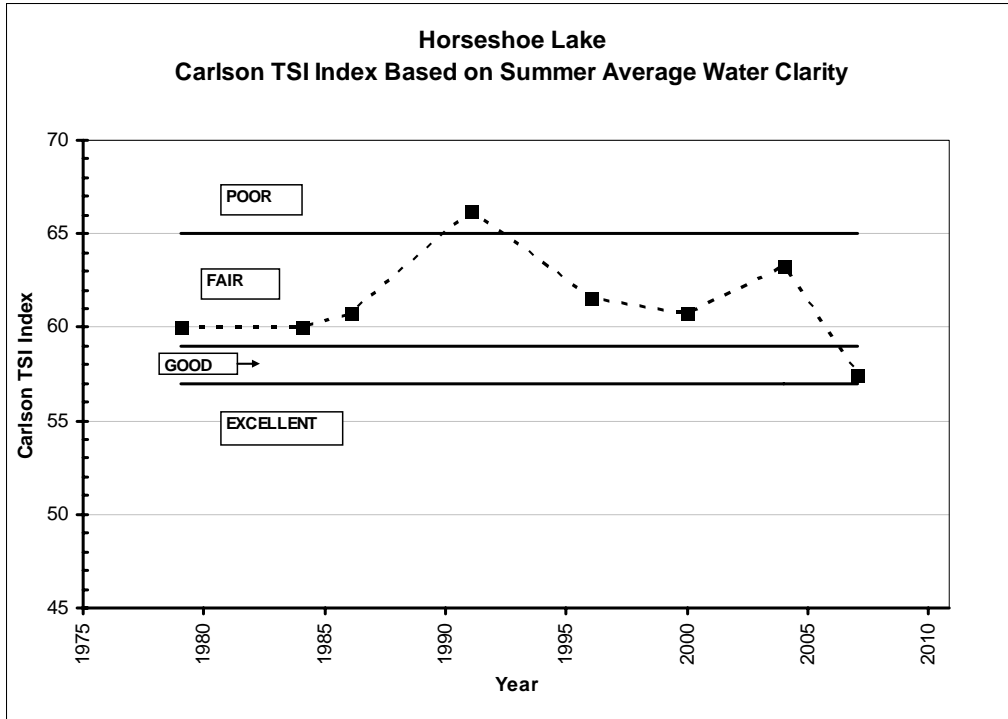

**HORSESHOE LAKE
SUMMER AVERAGE WATER CLARITY
Valley Branch Watershed District**

**HORSESHOE LAKE
HISTORIC WATER QUALITY DATA
Valley Branch Watershed District**

**HORSESHOE LAKE
HISTORIC WATER QUALITY DATA
Valley Branch Watershed District**