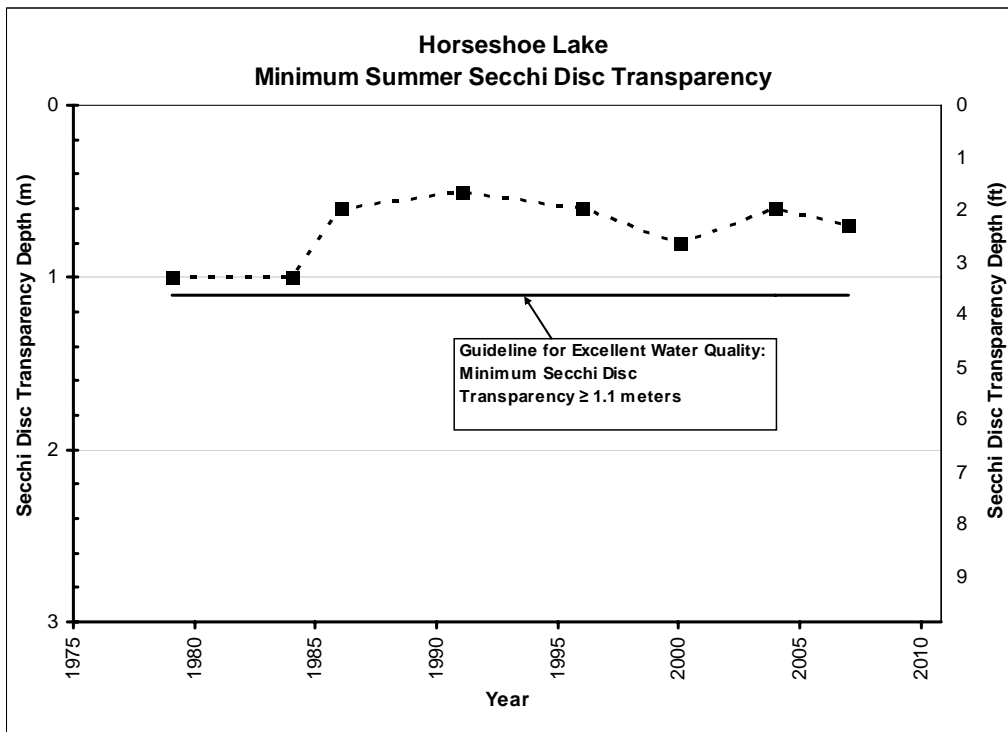

**HORSESHOE LAKE
SUMMER AVERAGE WATER CLARITY
Valley Branch Watershed District**

**HORSESHOE LAKE
HISTORIC WATER QUALITY DATA
Valley Branch Watershed District**

**HORSESHOE LAKE
HISTORIC WATER QUALITY DATA
Valley Branch Watershed District**