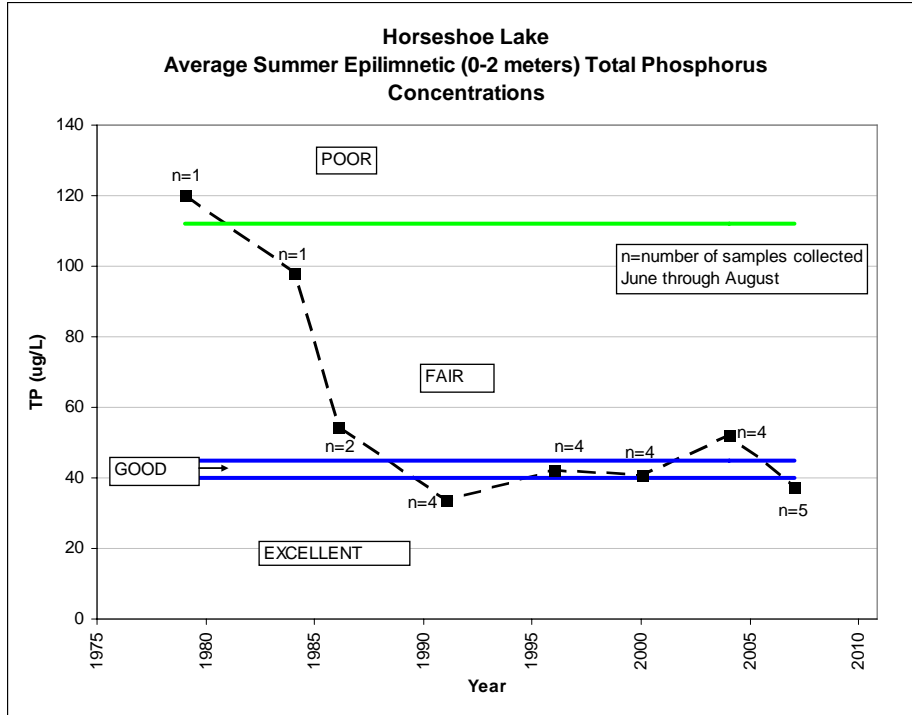

**HORSESHOE LAKE
SUMMER AVERAGE WATER CLARITY
Valley Branch Watershed District**

**HORSESHOE LAKE
HISTORIC WATER QUALITY DATA
Valley Branch Watershed District**

**HORSESHOE LAKE
HISTORIC WATER QUALITY DATA
Valley Branch Watershed District**