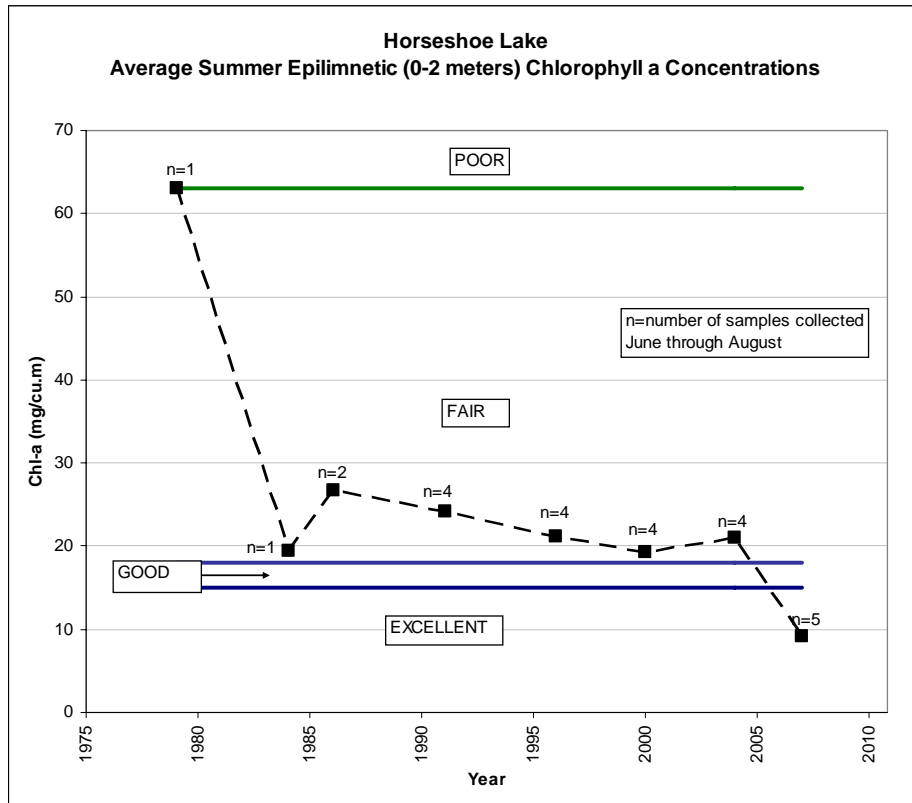

**HORSESHOE LAKE
SUMMER AVERAGE WATER CLARITY
Valley Branch Watershed District**

**HORSESHOE LAKE
HISTORIC WATER QUALITY DATA
Valley Branch Watershed District**

**HORSESHOE LAKE
HISTORIC WATER QUALITY DATA
Valley Branch Watershed District**