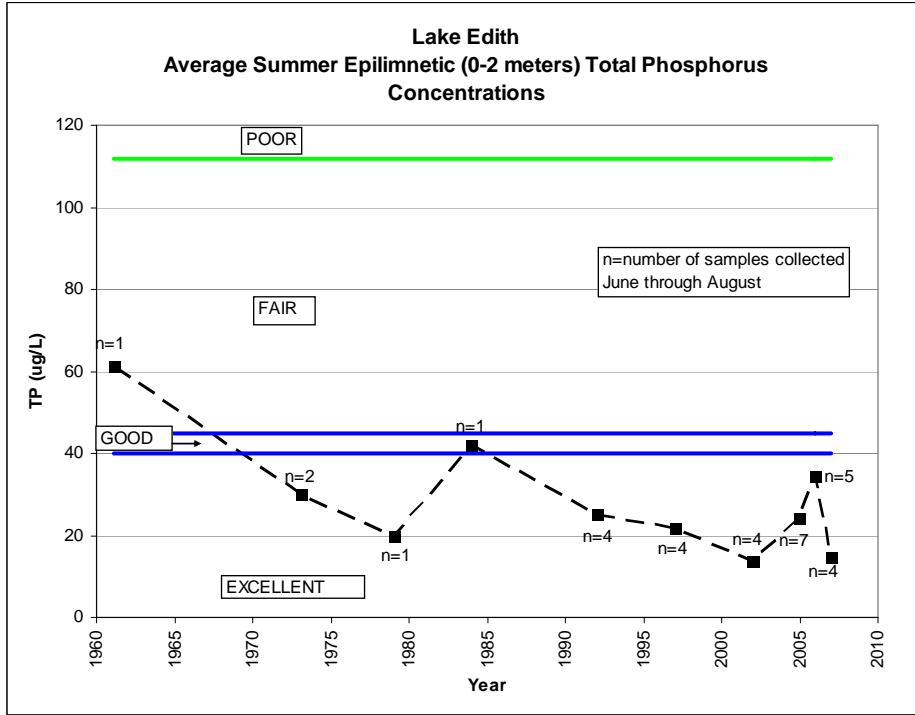

LAKE EDITH
SUMMER AVERAGE WATER CLARITY
Valley Branch Watershed District

**LAKE EDITH
HISTORIC WATER QUALITY DATA
Valley Branch Watershed District**

**LAKE EDITH
HISTORIC WATER QUALITY DATA
Valley Branch Watershed District**