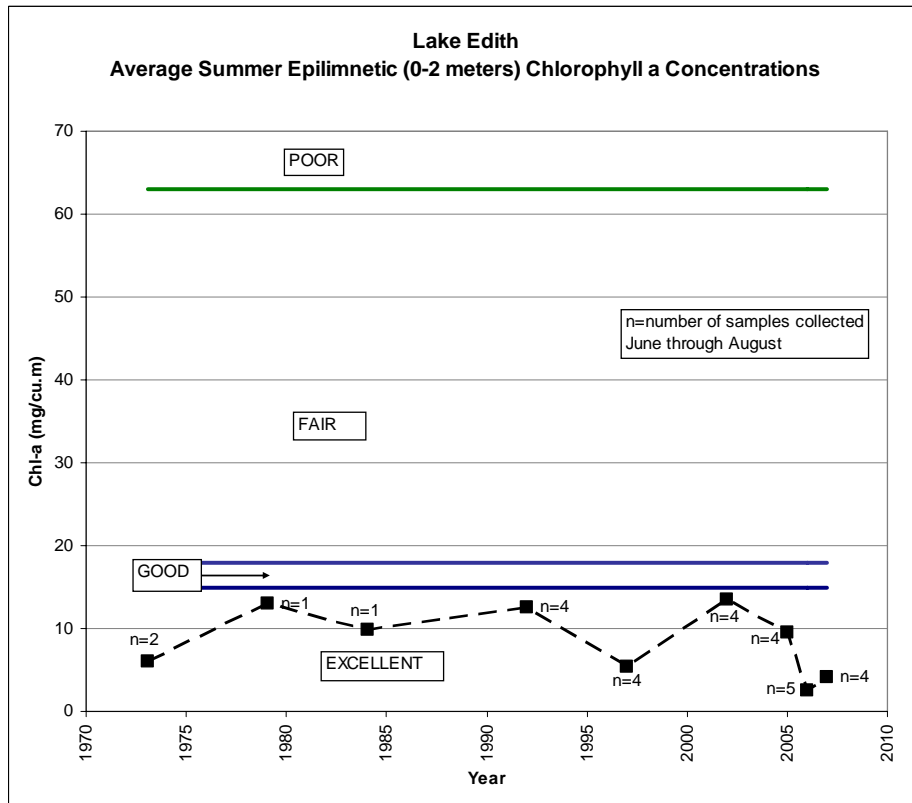

LAKE EDITH
SUMMER AVERAGE WATER CLARITY
Valley Branch Watershed District

**LAKE EDITH
HISTORIC WATER QUALITY DATA
Valley Branch Watershed District**

**LAKE EDITH
HISTORIC WATER QUALITY DATA
Valley Branch Watershed District**