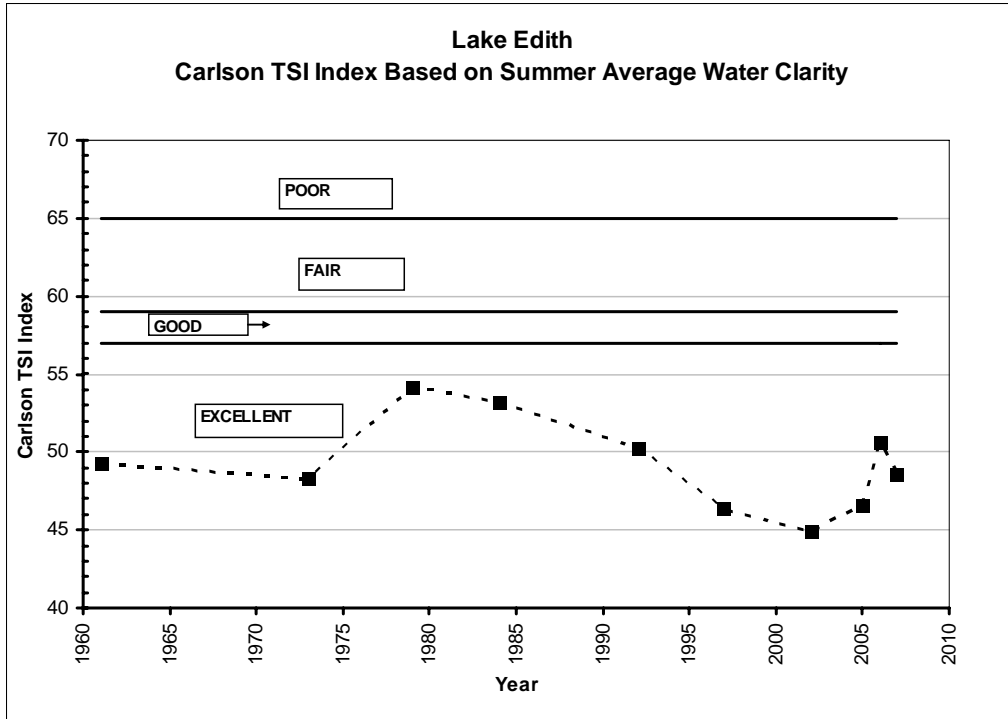

LAKE EDITH
SUMMER AVERAGE WATER CLARITY
Valley Branch Watershed District

**LAKE EDITH
HISTORIC WATER QUALITY DATA
Valley Branch Watershed District**

**LAKE EDITH
HISTORIC WATER QUALITY DATA
Valley Branch Watershed District**