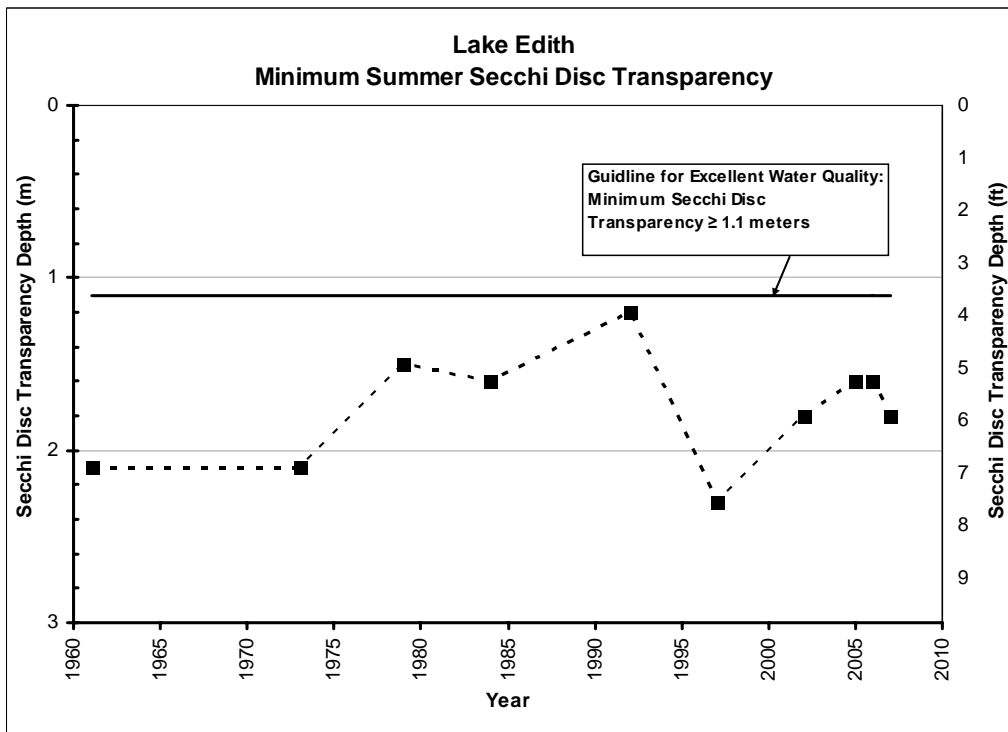

LAKE EDITH
SUMMER AVERAGE WATER CLARITY
Valley Branch Watershed District

**LAKE EDITH
HISTORIC WATER QUALITY DATA
Valley Branch Watershed District**

**LAKE EDITH
HISTORIC WATER QUALITY DATA
Valley Branch Watershed District**