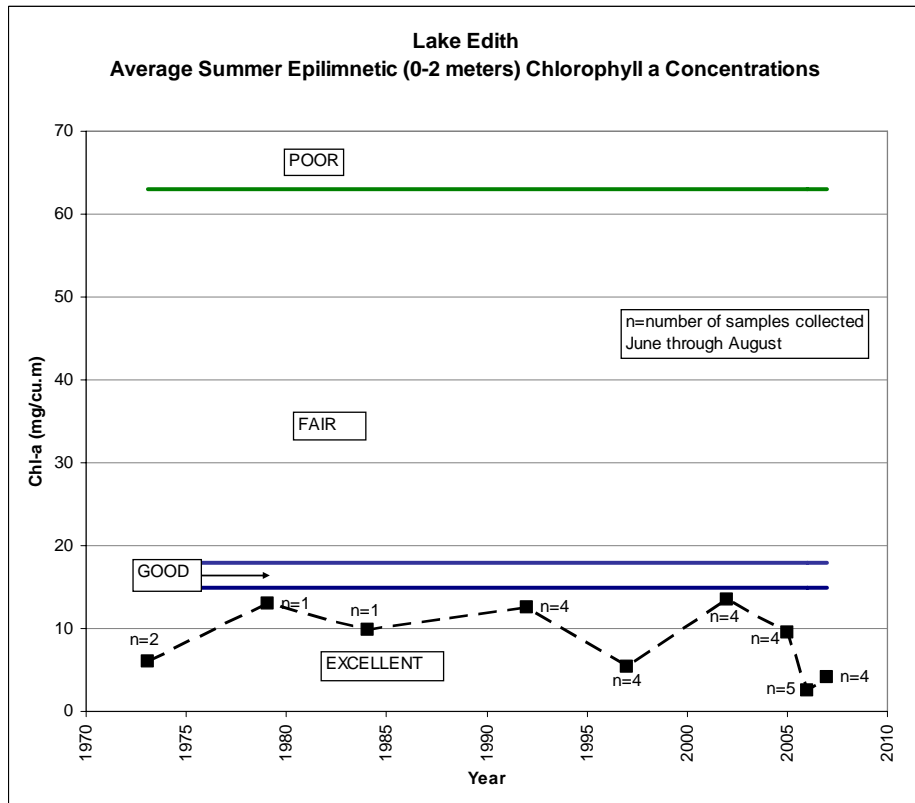

LAKE EDITH
SUMMER AVERAGE WATER CLARITY
Valley Branch Watershed District

**LAKE EDITH
HISTORIC WATER QUALITY DATA
Valley Branch Watershed District**

**LAKE EDITH
HISTORIC WATER QUALITY DATA
Valley Branch Watershed District**