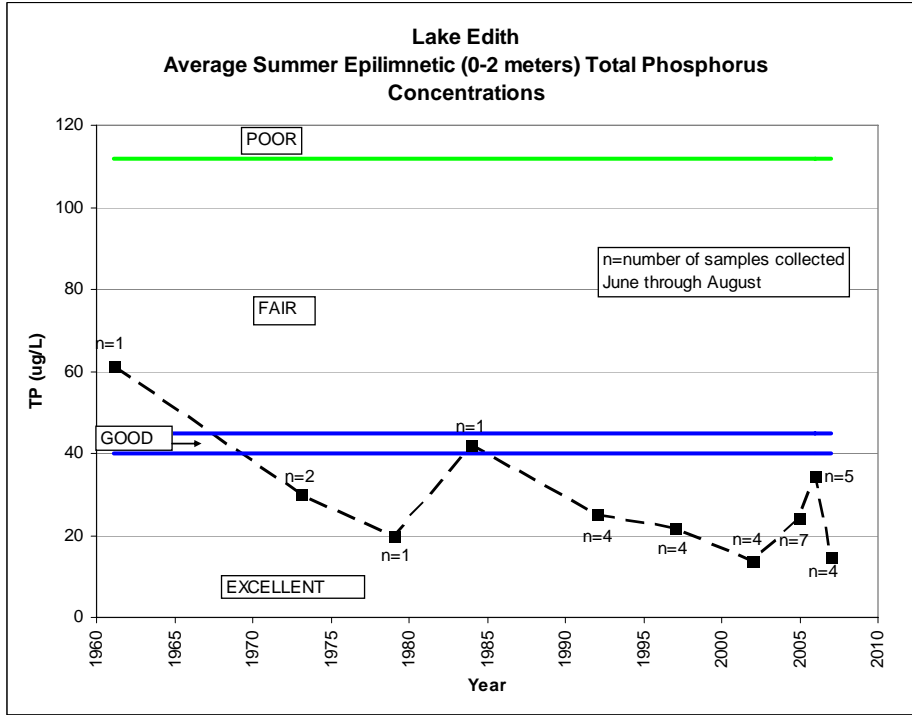

LAKE EDITH
SUMMER AVERAGE WATER CLARITY
Valley Branch Watershed District

**LAKE EDITH
HISTORIC WATER QUALITY DATA
Valley Branch Watershed District**

**LAKE EDITH
HISTORIC WATER QUALITY DATA
Valley Branch Watershed District**