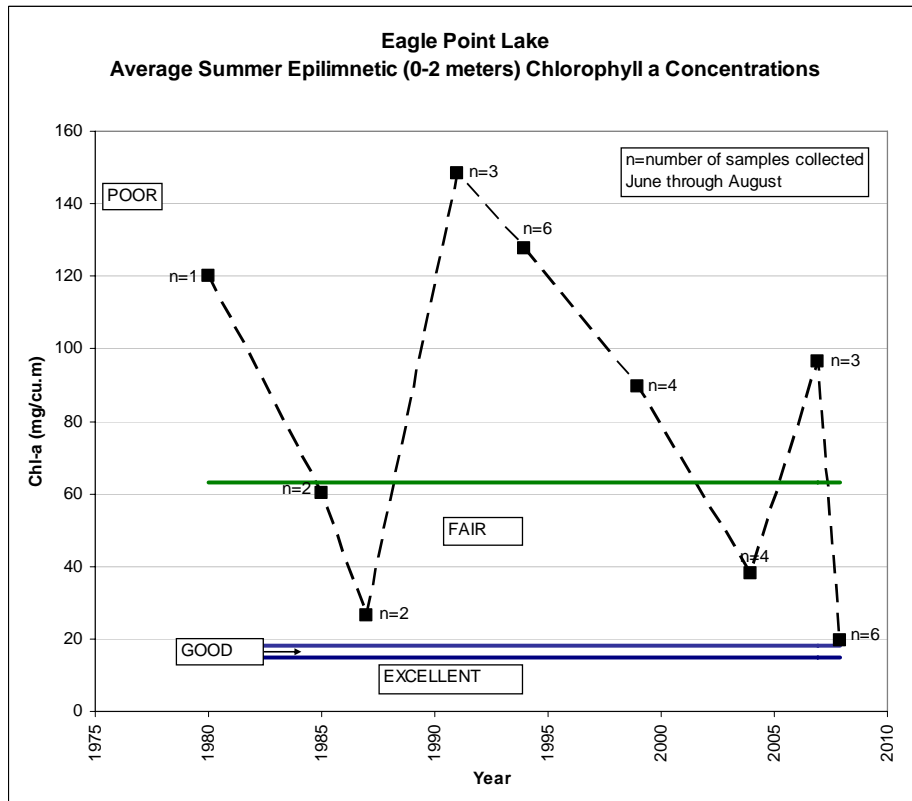

**EAGLE POINT LAKE
SUMMER AVERAGE WATER CLARITY
Valley Branch Watershed District**

**EAGLE POINT LAKE
HISTORIC WATER QUALITY DATA
Valley Branch Watershed District**

**EAGLE POINT LAKE
HISTORIC WATER QUALITY DATA
Valley Branch Watershed District**