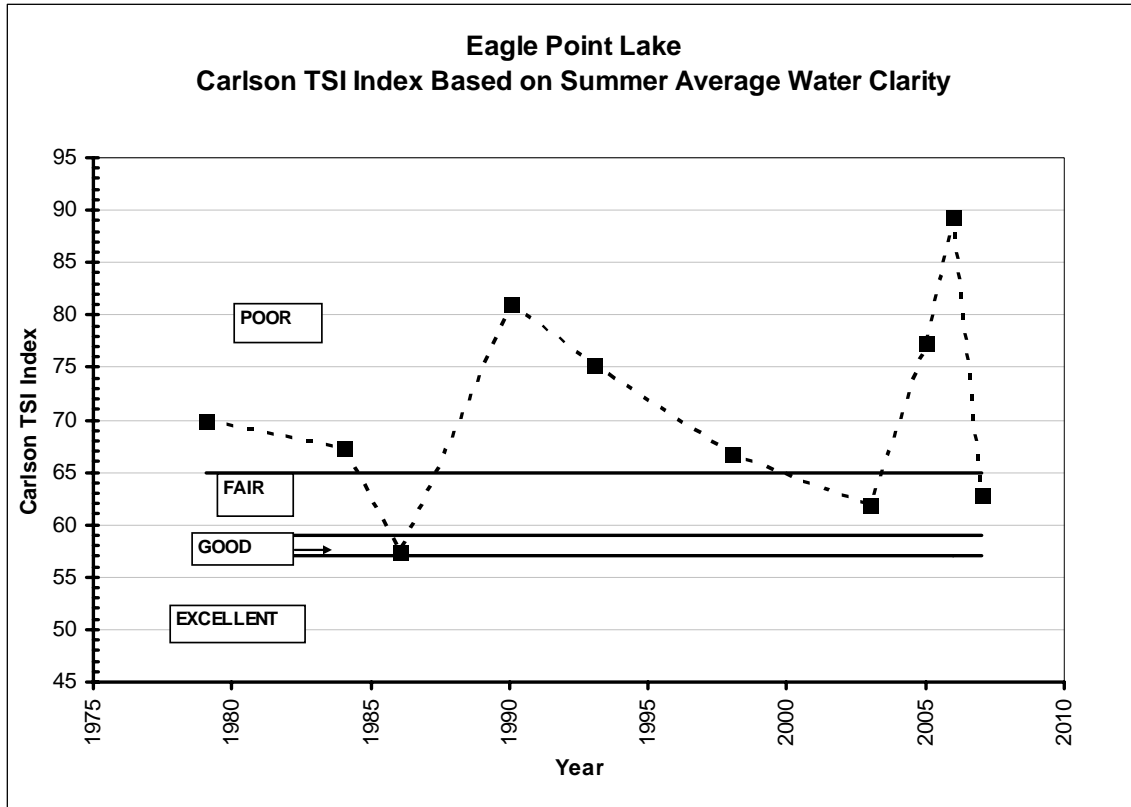

**EAGLE POINT LAKE
SUMMER AVERAGE WATER CLARITY
Valley Branch Watershed District**

**EAGLE POINT LAKE
HISTORIC WATER QUALITY DATA
Valley Branch Watershed District**

**EAGLE POINT LAKE
HISTORIC WATER QUALITY DATA
Valley Branch Watershed District**