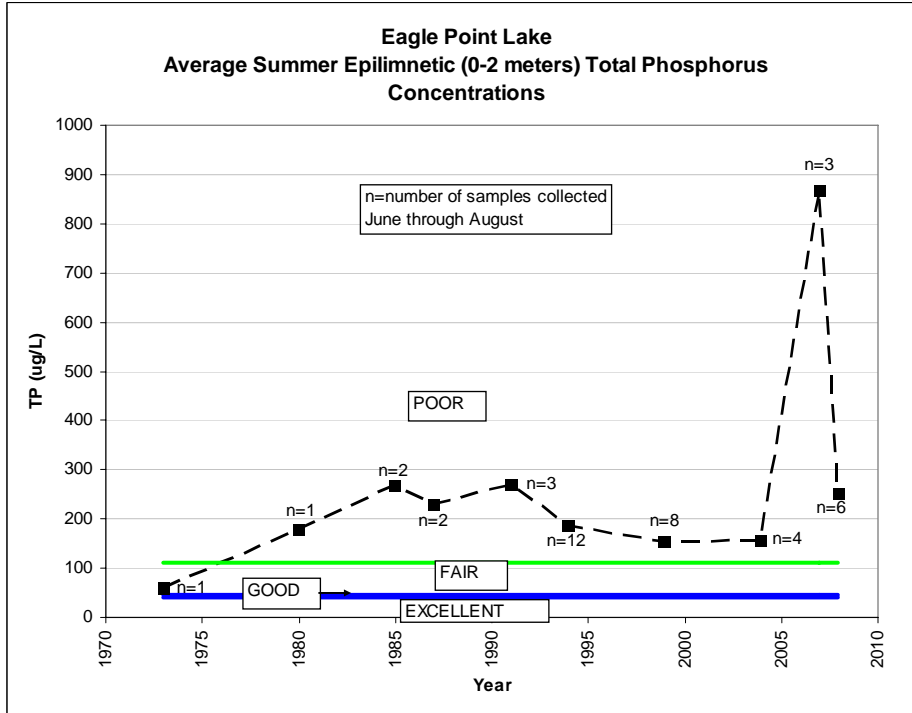

**EAGLE POINT LAKE
SUMMER AVERAGE WATER CLARITY
Valley Branch Watershed District**

**EAGLE POINT LAKE
HISTORIC WATER QUALITY DATA
Valley Branch Watershed District**

**EAGLE POINT LAKE
HISTORIC WATER QUALITY DATA
Valley Branch Watershed District**