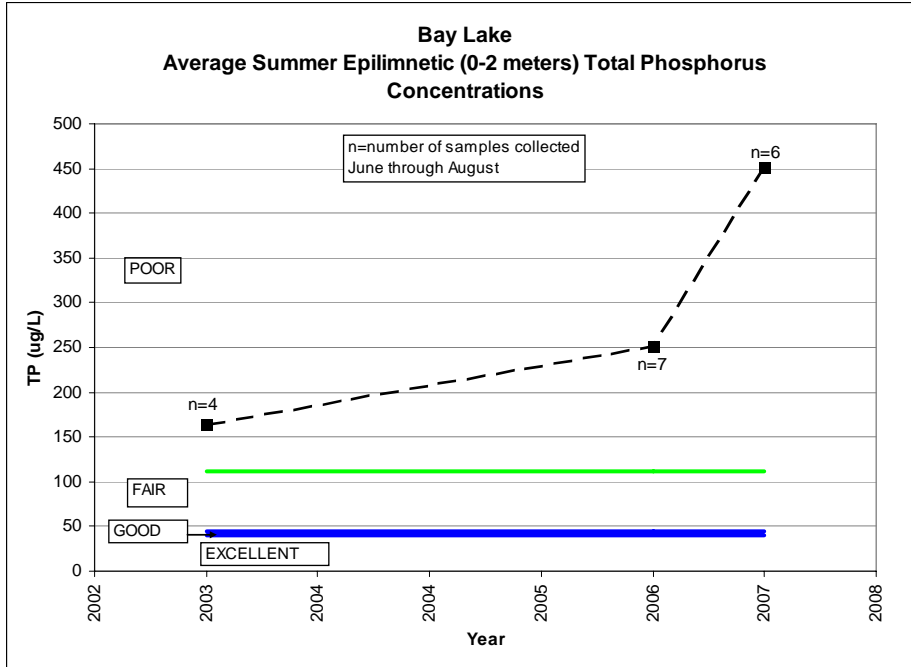

**BAY LAKE
SUMMER AVERAGE WATER CLARITY
Valley Branch Watershed District**

**BAY LAKE
HISTORIC WATER QUALITY DATA
Valley Branch Watershed District**

**BAY LAKE
HISTORIC WATER QUALITY DATA
Valley Branch Watershed District**