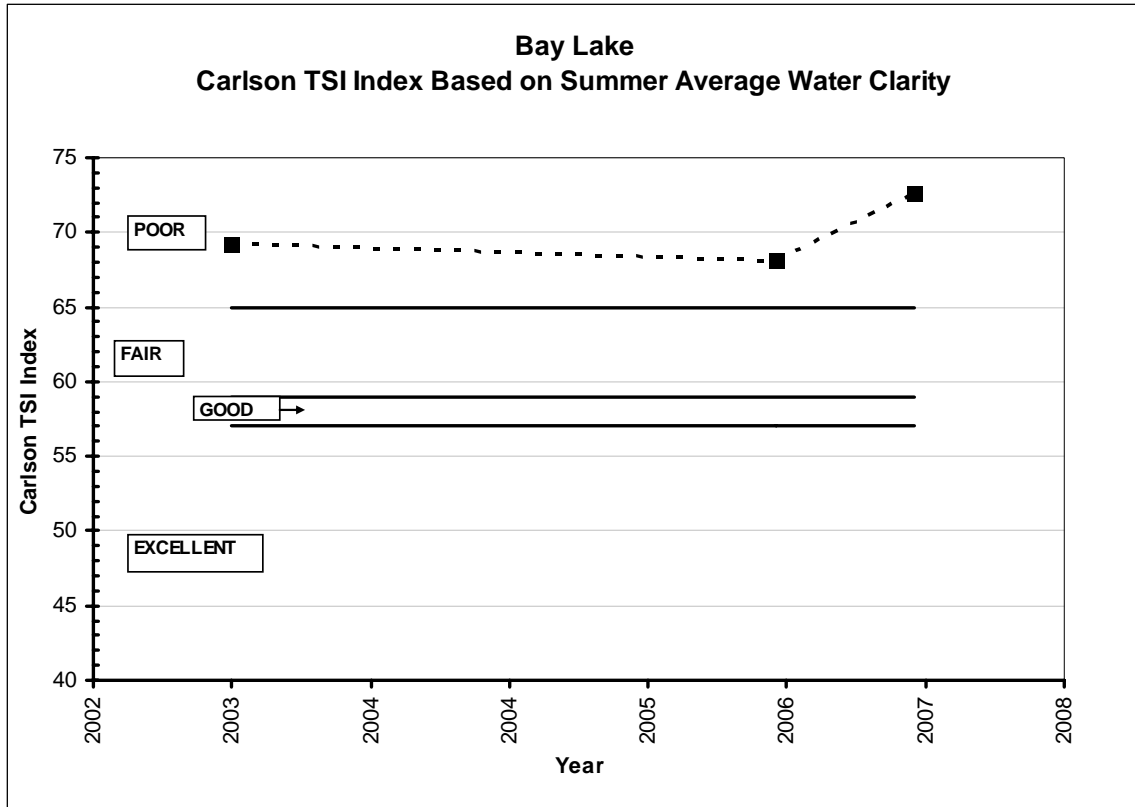

**BAY LAKE
SUMMER AVERAGE WATER CLARITY
Valley Branch Watershed District**

**BAY LAKE
HISTORIC WATER QUALITY DATA
Valley Branch Watershed District**

**BAY LAKE
HISTORIC WATER QUALITY DATA
Valley Branch Watershed District**