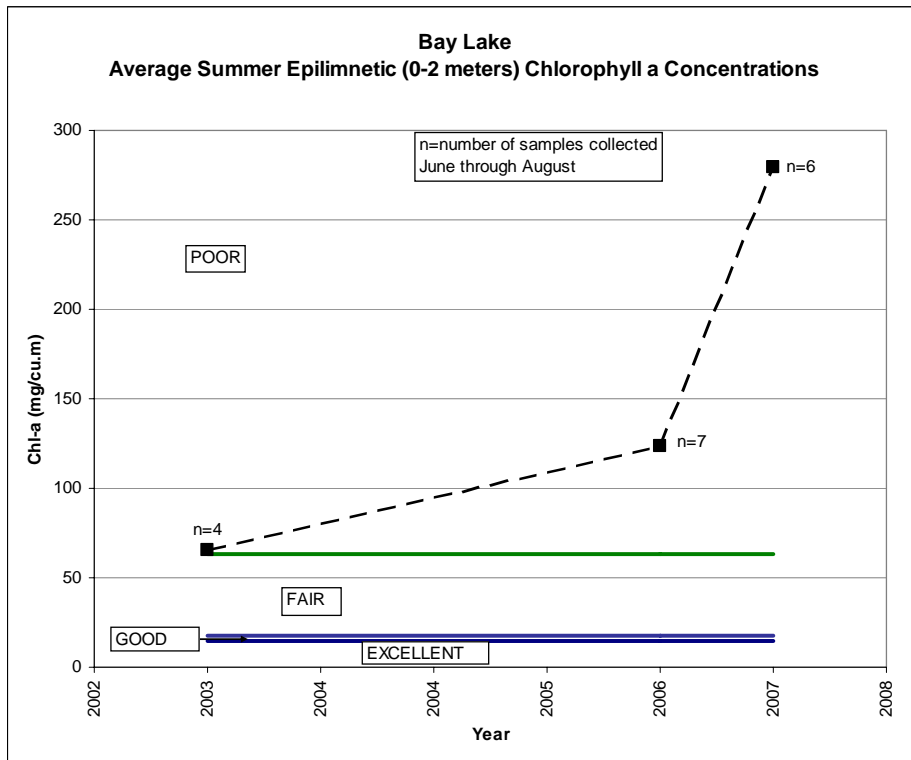

**BAY LAKE
SUMMER AVERAGE WATER CLARITY
Valley Branch Watershed District**

**BAY LAKE
HISTORIC WATER QUALITY DATA
Valley Branch Watershed District**

**BAY LAKE
HISTORIC WATER QUALITY DATA
Valley Branch Watershed District**