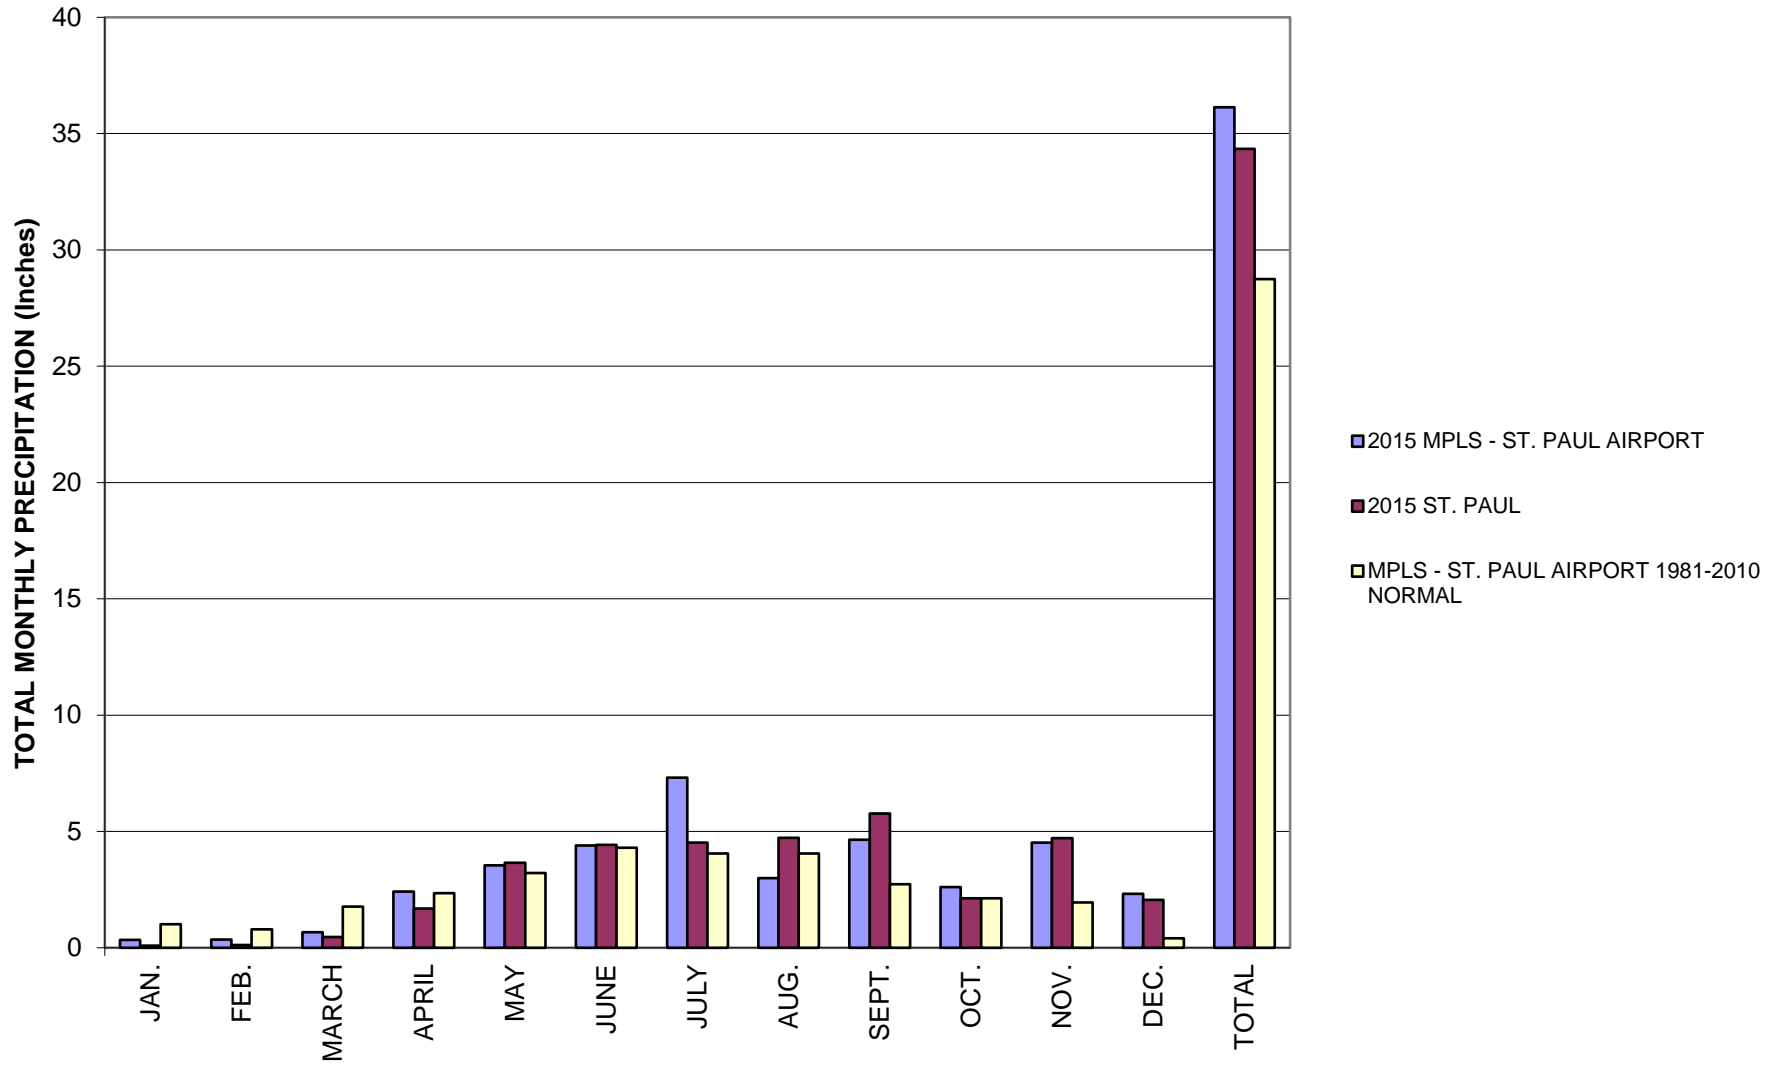

Appendix F

Precipitation Data

2015 MONTHLY PRECIPITATION DISTRIBUTION

**2015 MONTHLY PRECIPITATION DATA
CITIZEN MONITORING STATION AND MINNEAPOLIS-ST. PAUL AIRPORT NORMAL**

2015 CUMULATIVE PRECIPITATION