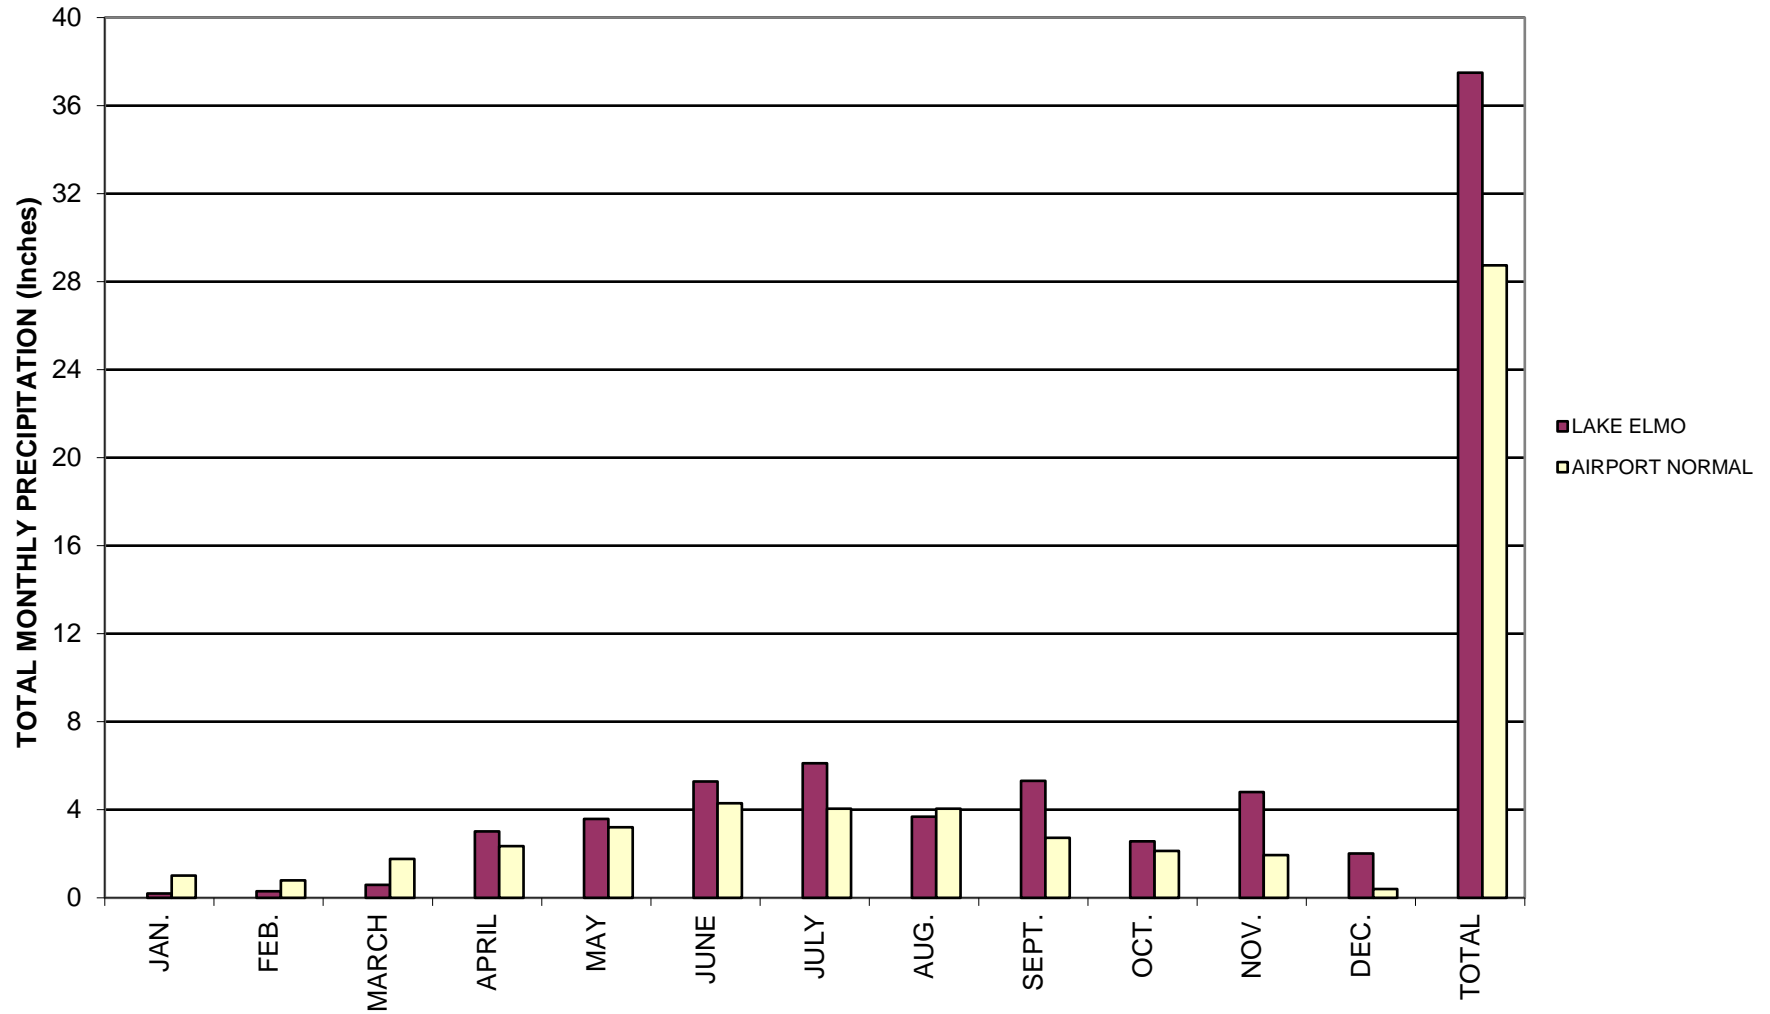

Appendix F

Precipitation Data

2015 MONTHLY PRECIPITATION DISTRIBUTION

**2015 MONTHLY PRECIPITATION DATA
CITIZEN MONITORING STATION AND MINNEAPOLIS-ST. PAUL AIRPORT NORMAL**

2015 CUMULATIVE PRECIPITATION