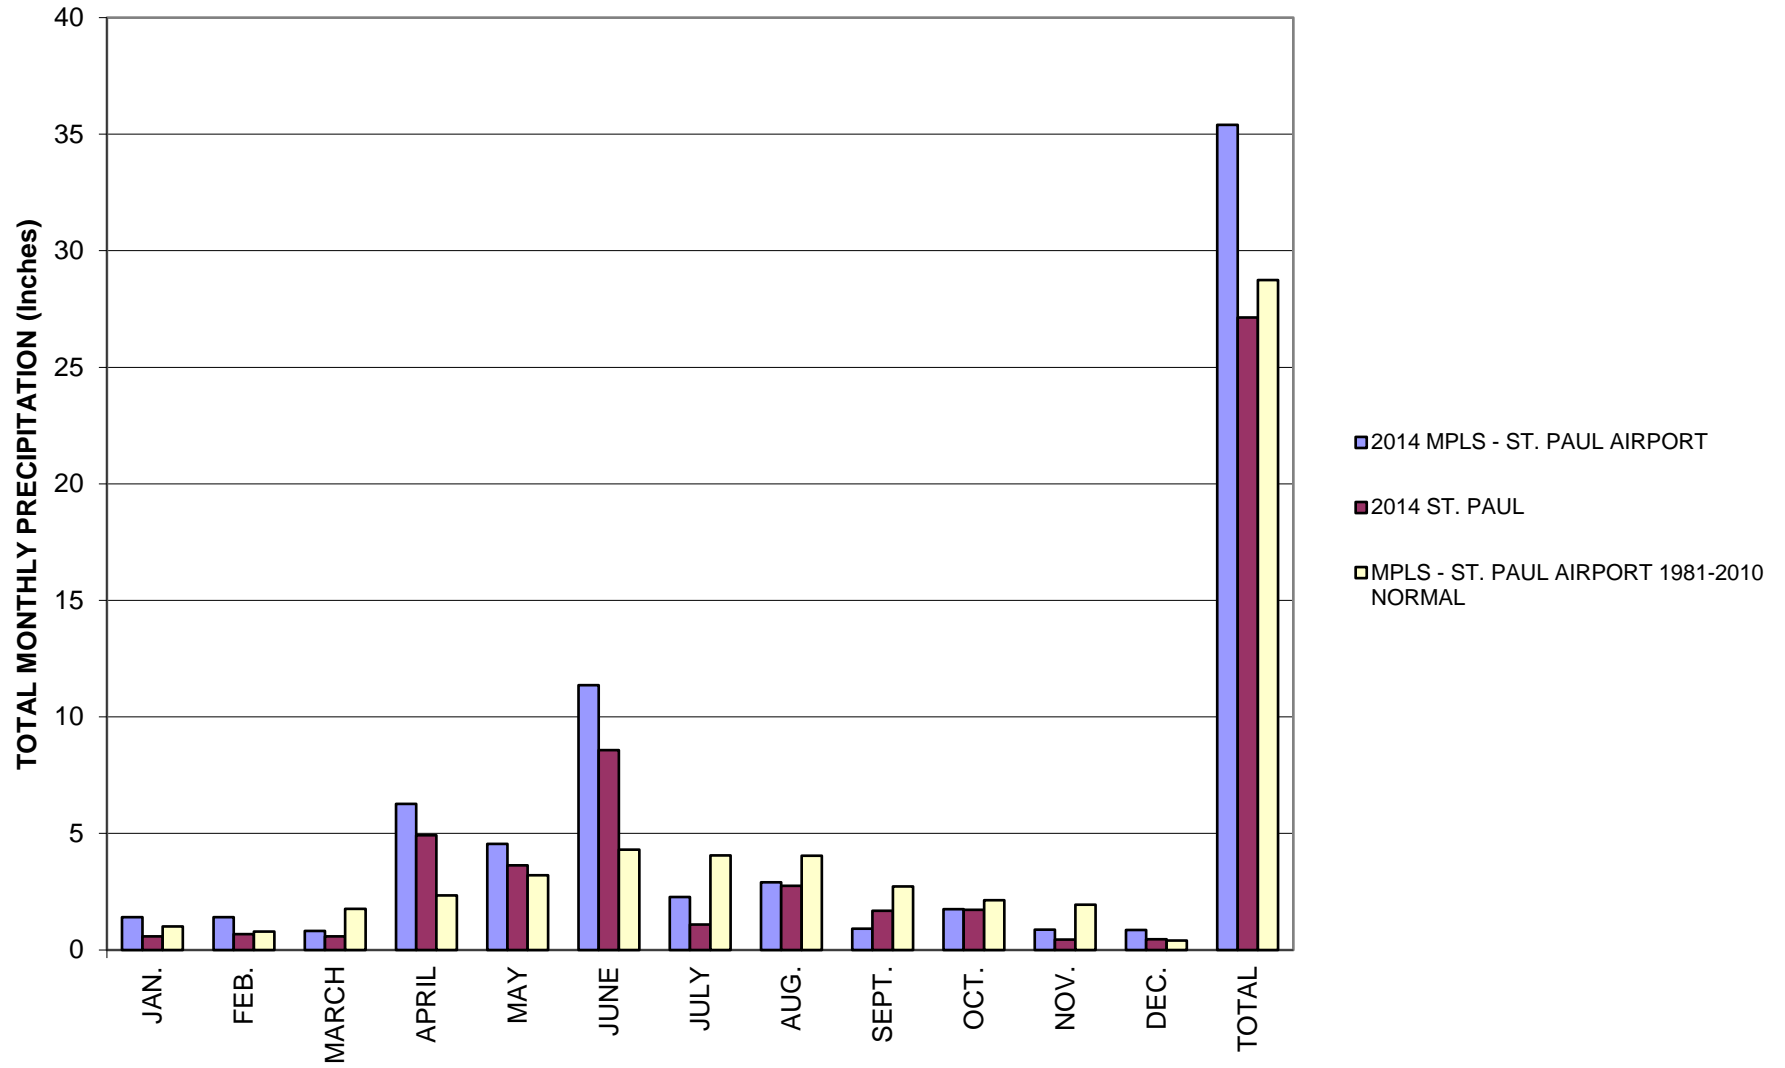

Appendix F

Precipitation Data

2014 MONTHLY PRECIPITATION DISTRIBUTION

**2014 MONTHLY PRECIPITATION DATA
CITIZEN MONITORING STATION AND MINNEAPOLIS-ST. PAUL AIRPORT NORMAL**

2014 CUMULATIVE PRECIPITATION