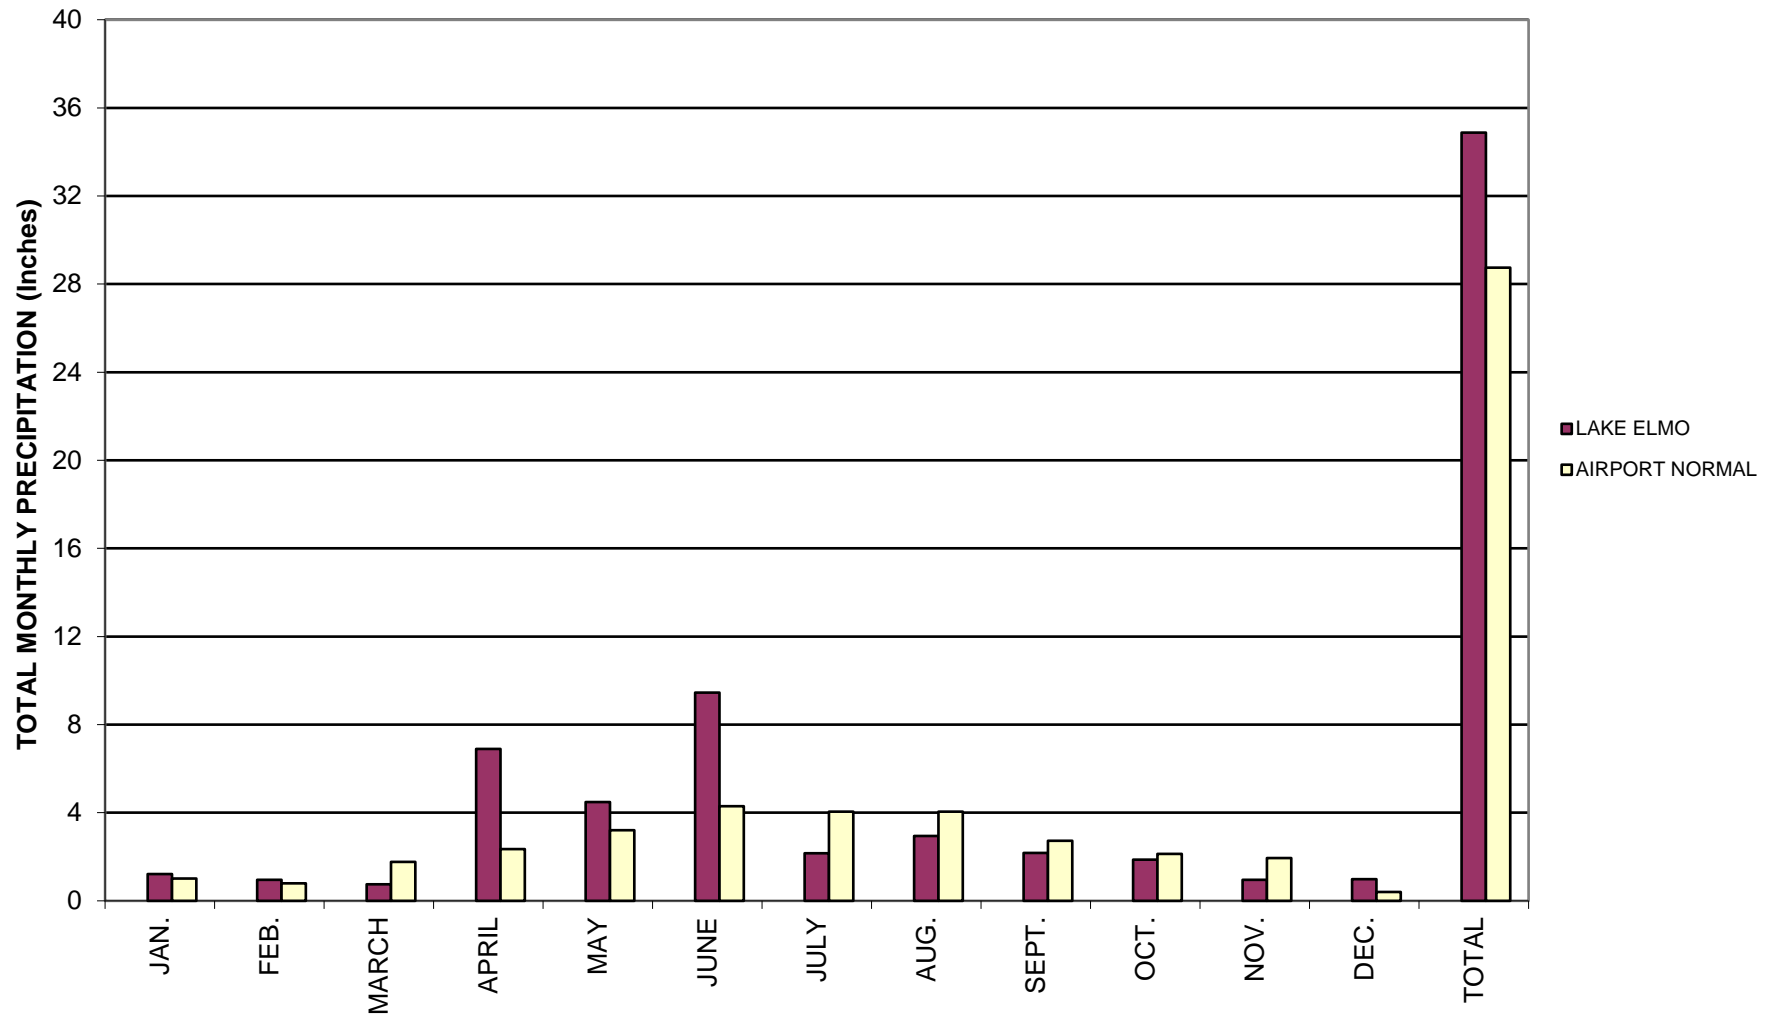

Appendix F

Precipitation Data

2014 MONTHLY PRECIPITATION DISTRIBUTION

**2014 MONTHLY PRECIPITATION DATA
CITIZEN MONITORING STATION AND MINNEAPOLIS-ST. PAUL AIRPORT NORMAL**

2014 CUMULATIVE PRECIPITATION