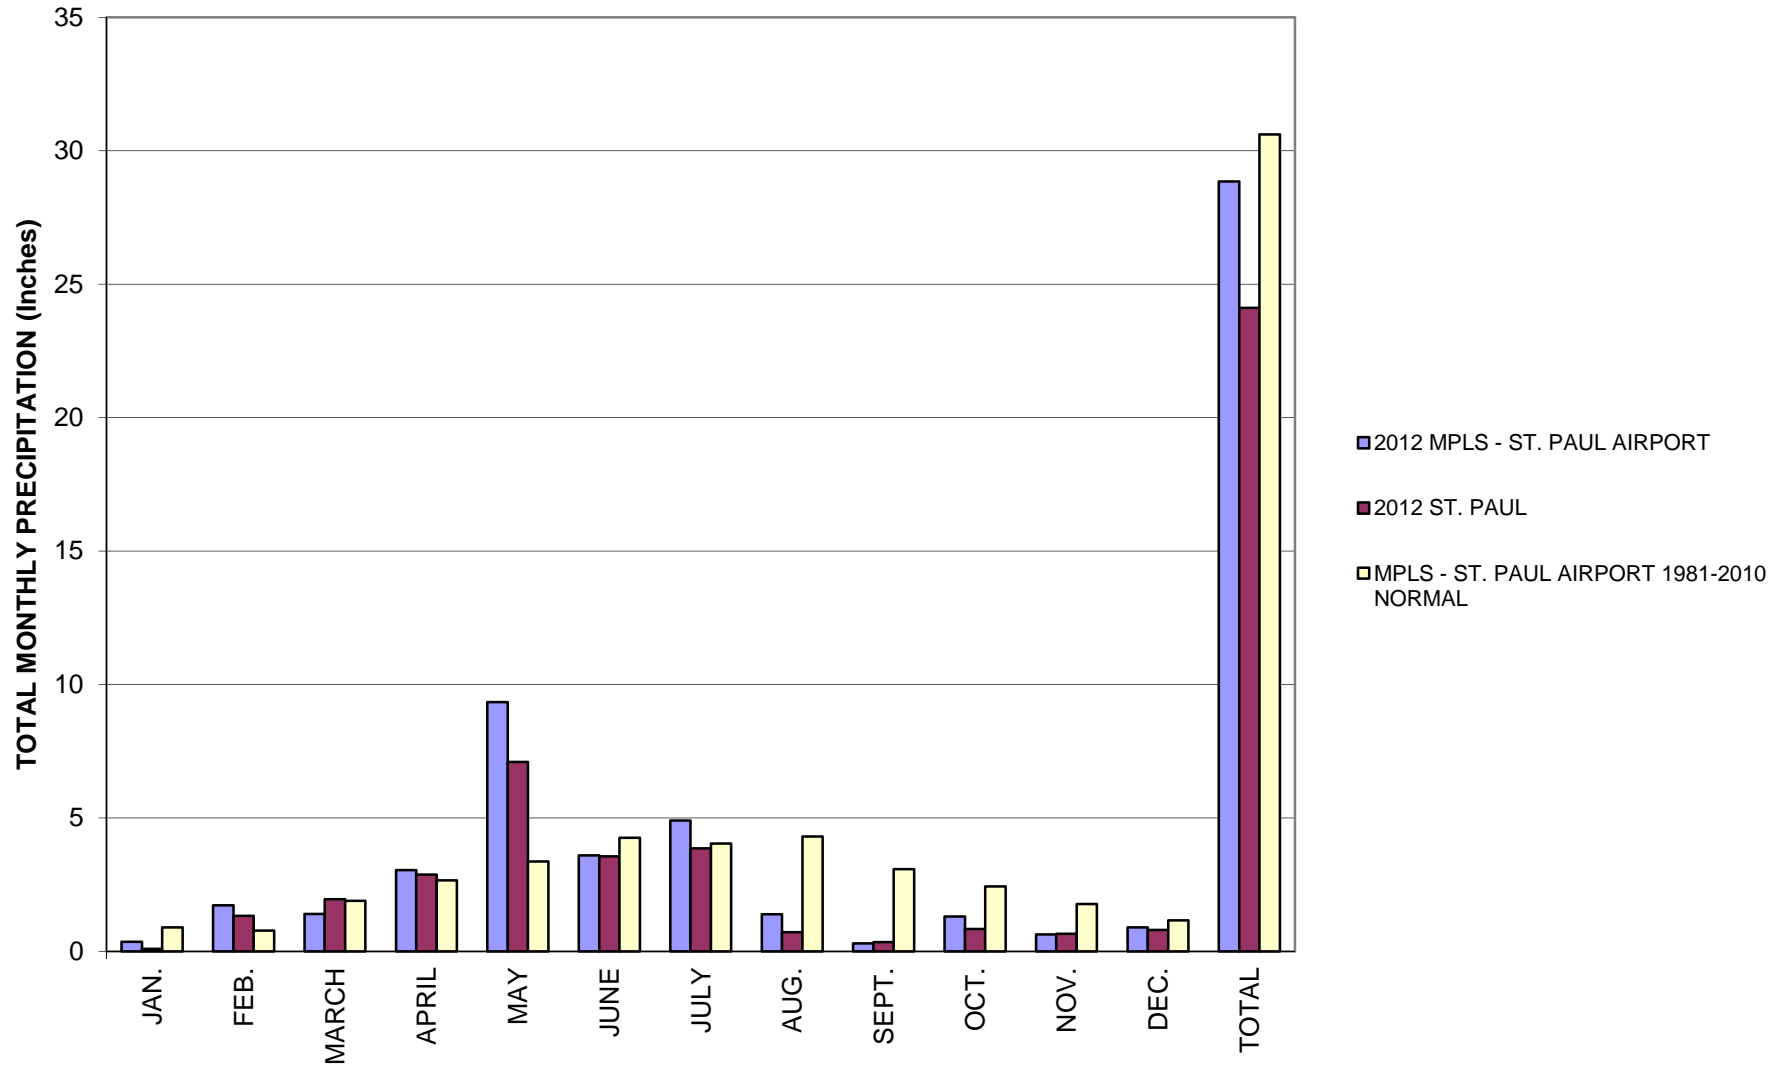

Appendix F
Precipitation Data

2012 MONTHLY PRECIPITATION DISTRIBUTION

2012 CUMULATIVE PRECIPITATION

**2012 MONTHLY PRECIPITATION DATA
CITIZEN MONITORING STATION AND MINNEAPOLIS-ST. PAUL AIRPORT NORMAL**