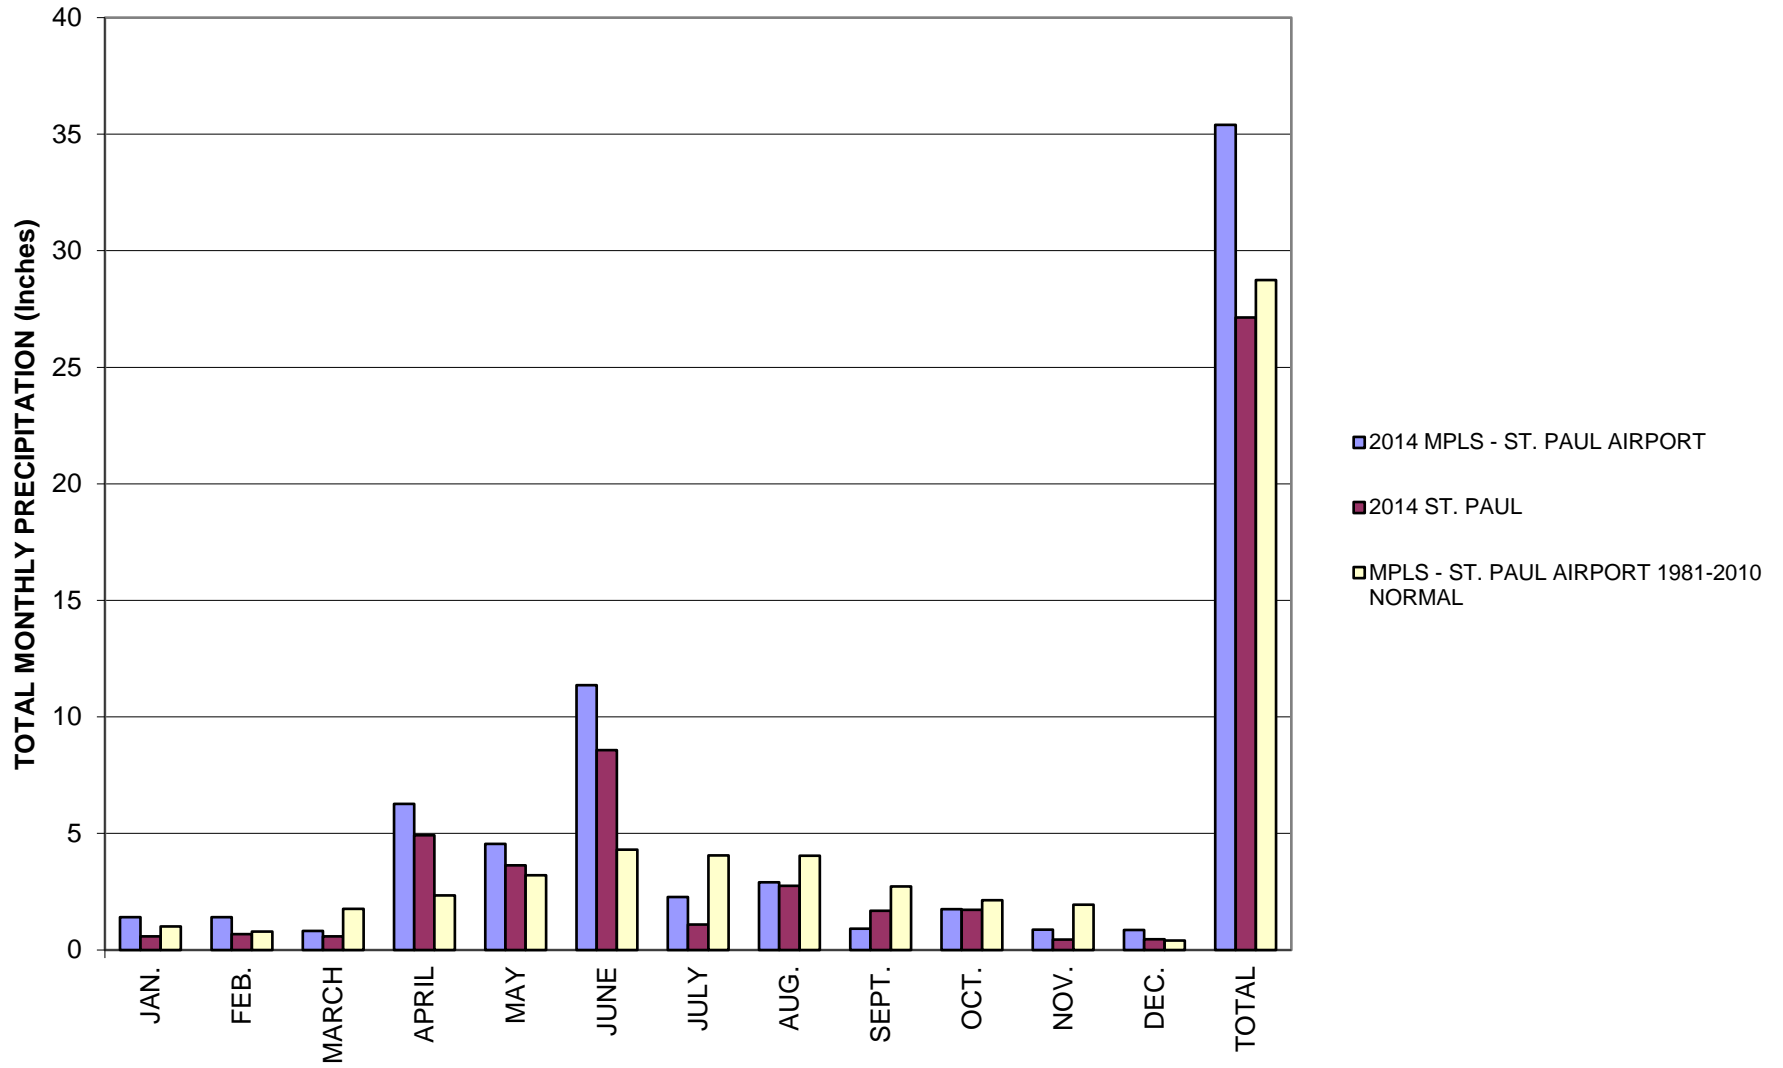

Appendix F

Precipitation Data

2014 MONTHLY PRECIPITATION DISTRIBUTION

**2014 MONTHLY PRECIPITATION DATA
CITIZEN MONITORING STATION AND MINNEAPOLIS-ST. PAUL AIRPORT NORMAL**

2014 CUMULATIVE PRECIPITATION