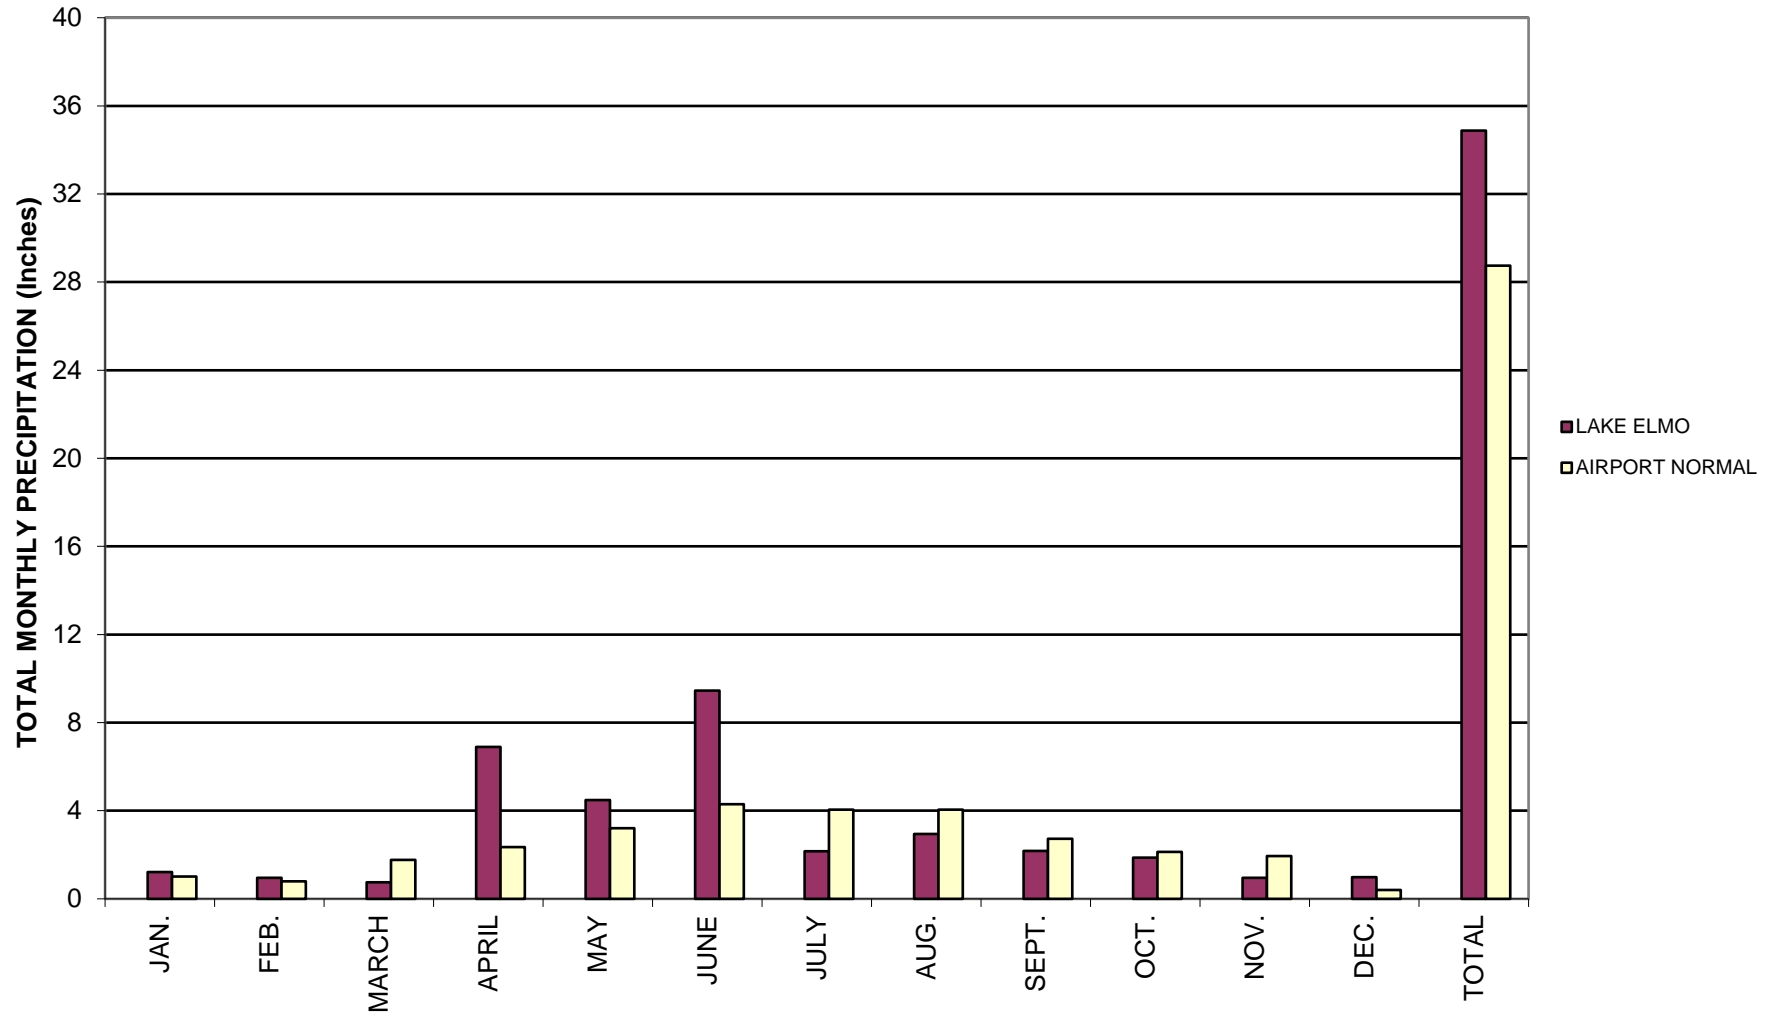

Appendix F

Precipitation Data

2014 MONTHLY PRECIPITATION DISTRIBUTION

**2014 MONTHLY PRECIPITATION DATA
CITIZEN MONITORING STATION AND MINNEAPOLIS-ST. PAUL AIRPORT NORMAL**

2014 CUMULATIVE PRECIPITATION