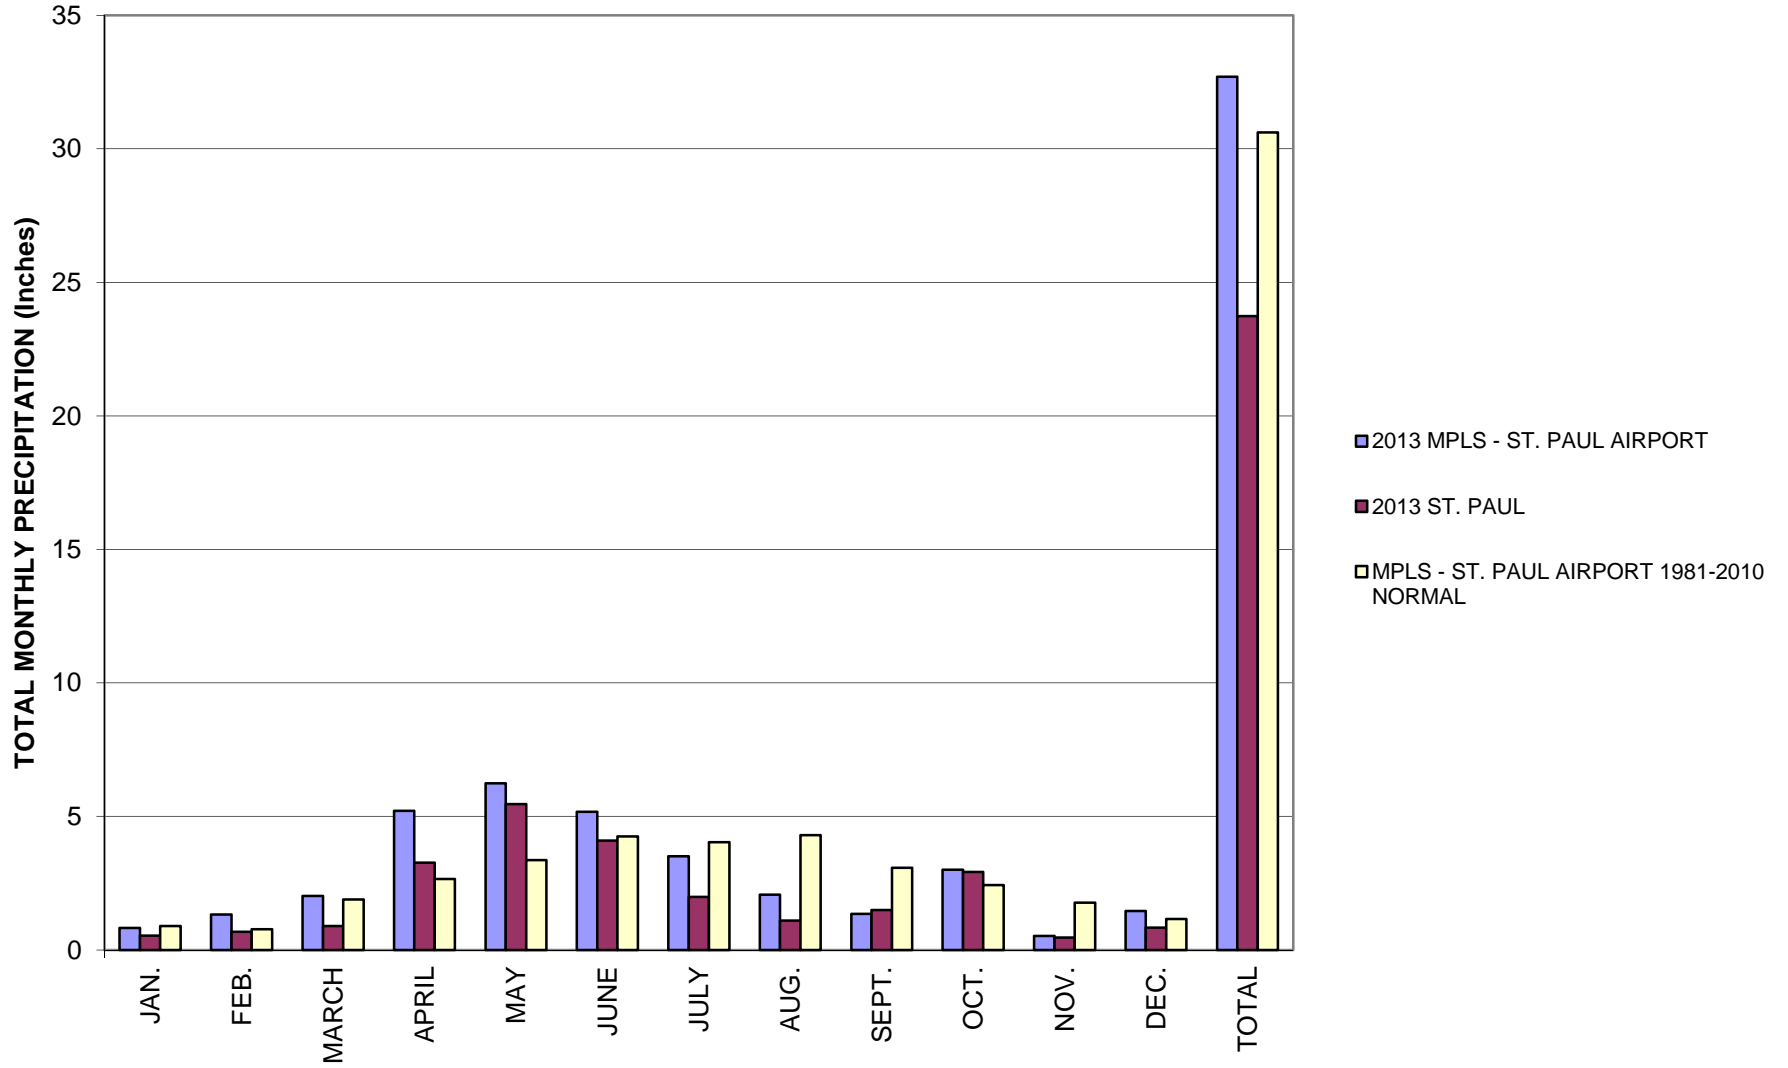

Appendix F

Precipitation Data

2013 MONTHLY PRECIPITATION DISTRIBUTION

2013 CUMULATIVE PRECIPITATION

**2013 MONTHLY PRECIPITATION DATA
CITIZEN MONITORING STATION AND MINNEAPOLIS-ST. PAUL AIRPORT NORMAL**