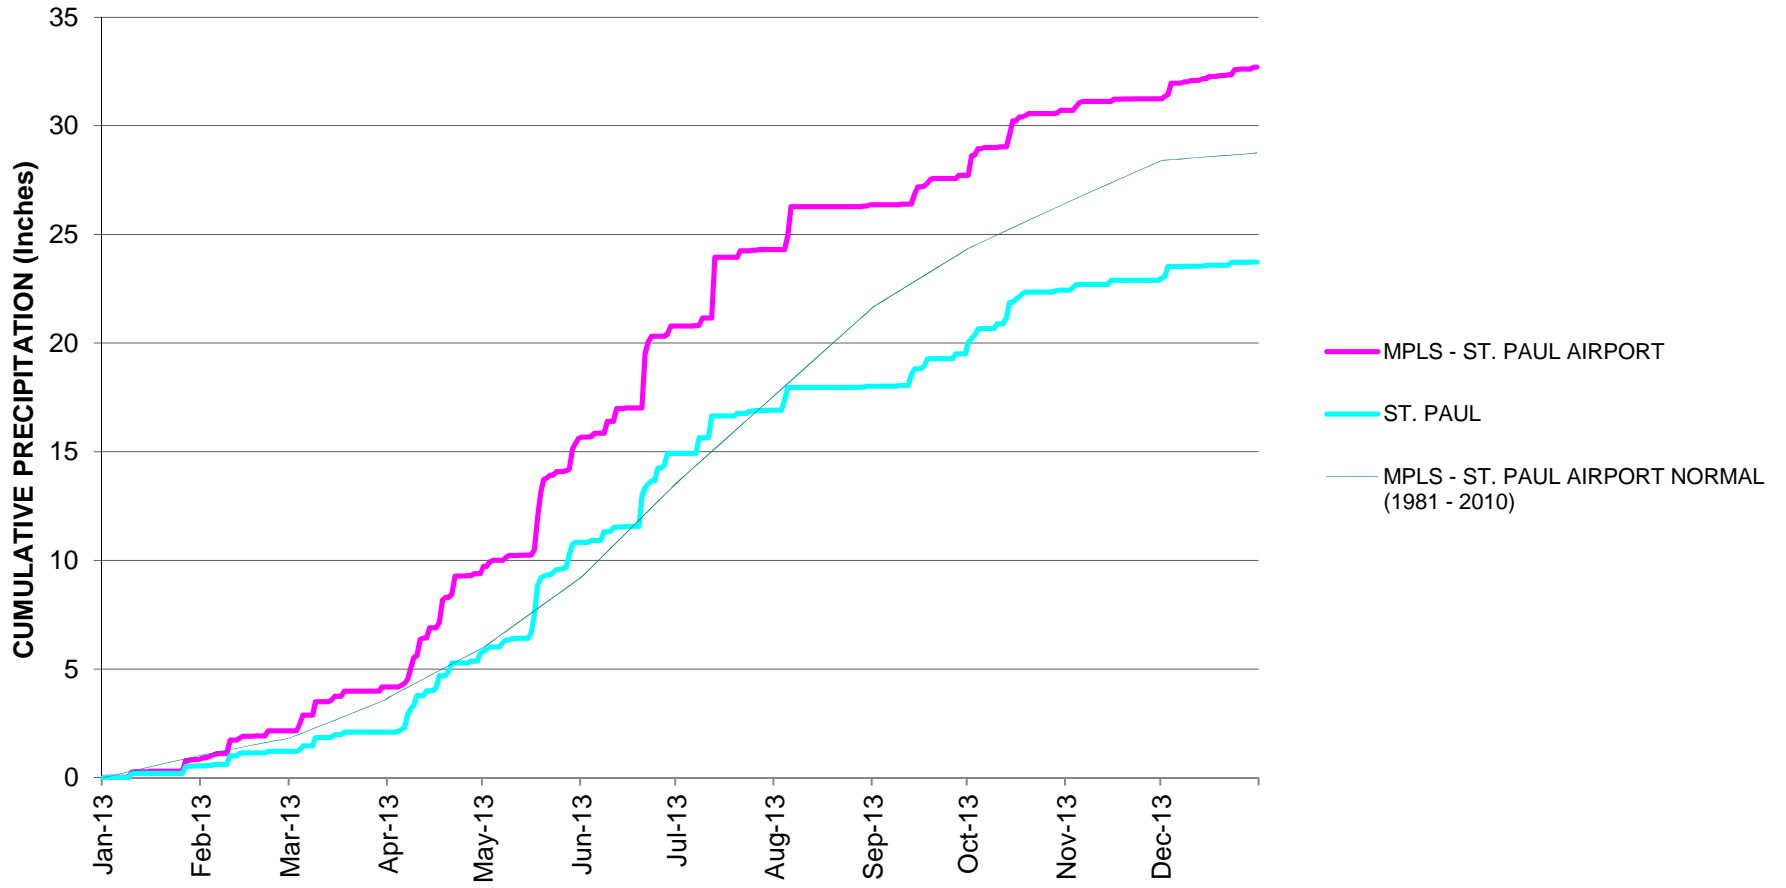

Appendix F

Precipitation Data

2013 MONTHLY PRECIPITATION DISTRIBUTION

2013 CUMULATIVE PRECIPITATION

**2013 MONTHLY PRECIPITATION DATA
CITIZEN MONITORING STATION AND MINNEAPOLIS-ST. PAUL AIRPORT NORMAL**