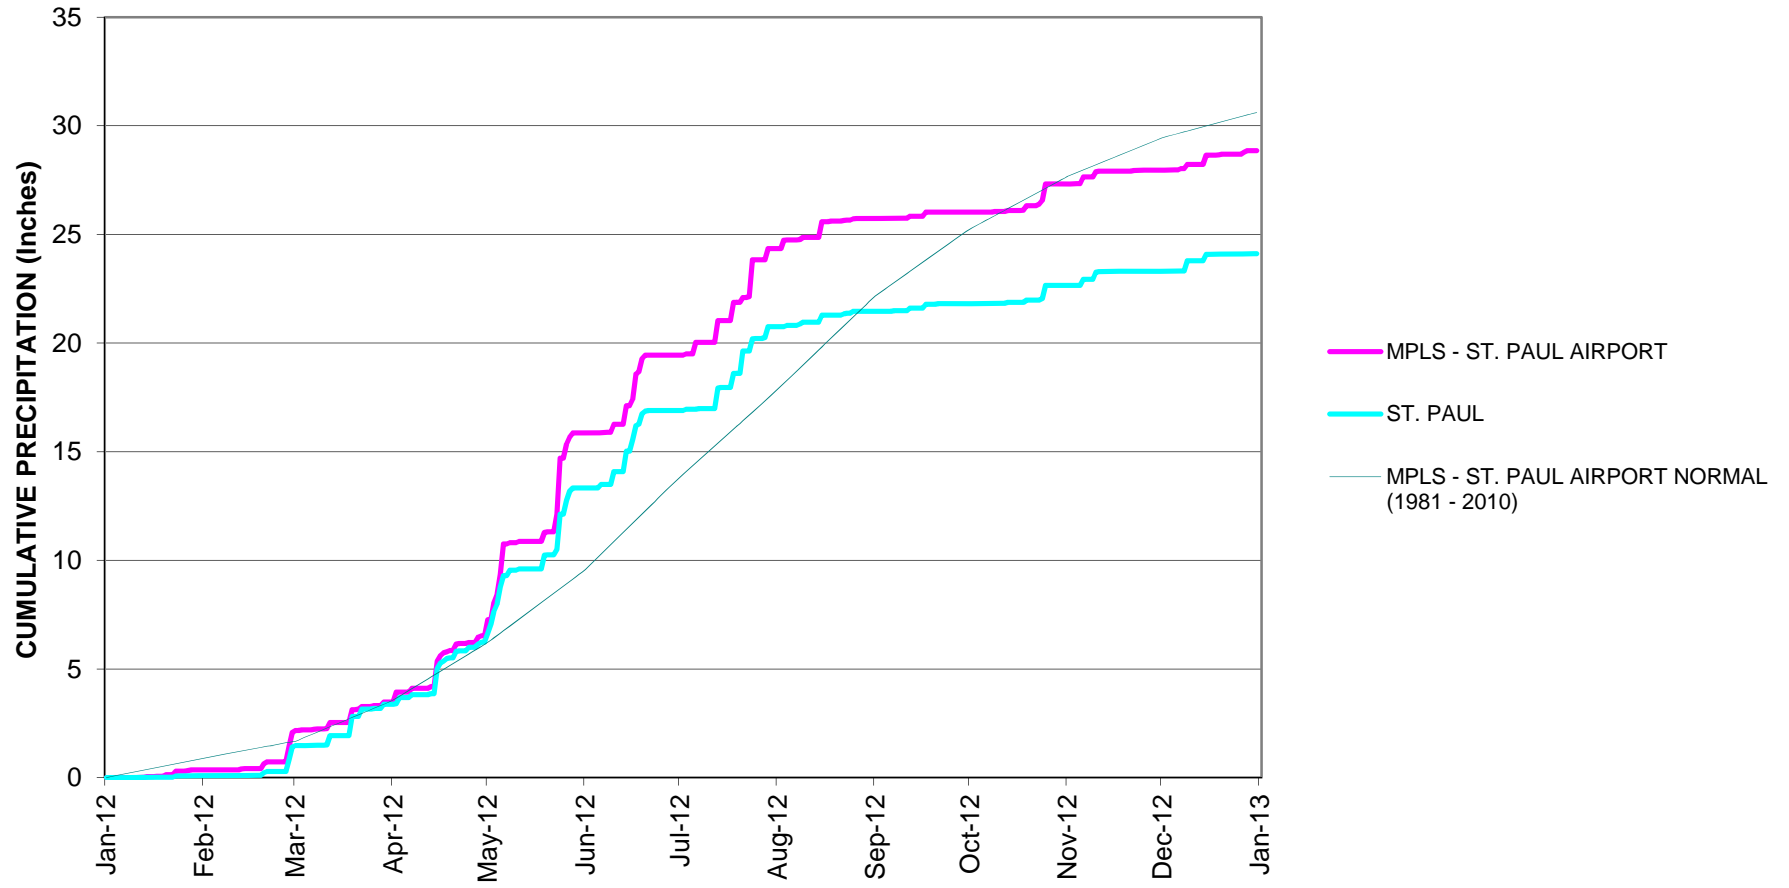

Appendix F
Precipitation Data

2012 MONTHLY PRECIPITATION DISTRIBUTION

2012 CUMULATIVE PRECIPITATION

**2012 MONTHLY PRECIPITATION DATA
CITIZEN MONITORING STATION AND MINNEAPOLIS-ST. PAUL AIRPORT NORMAL**