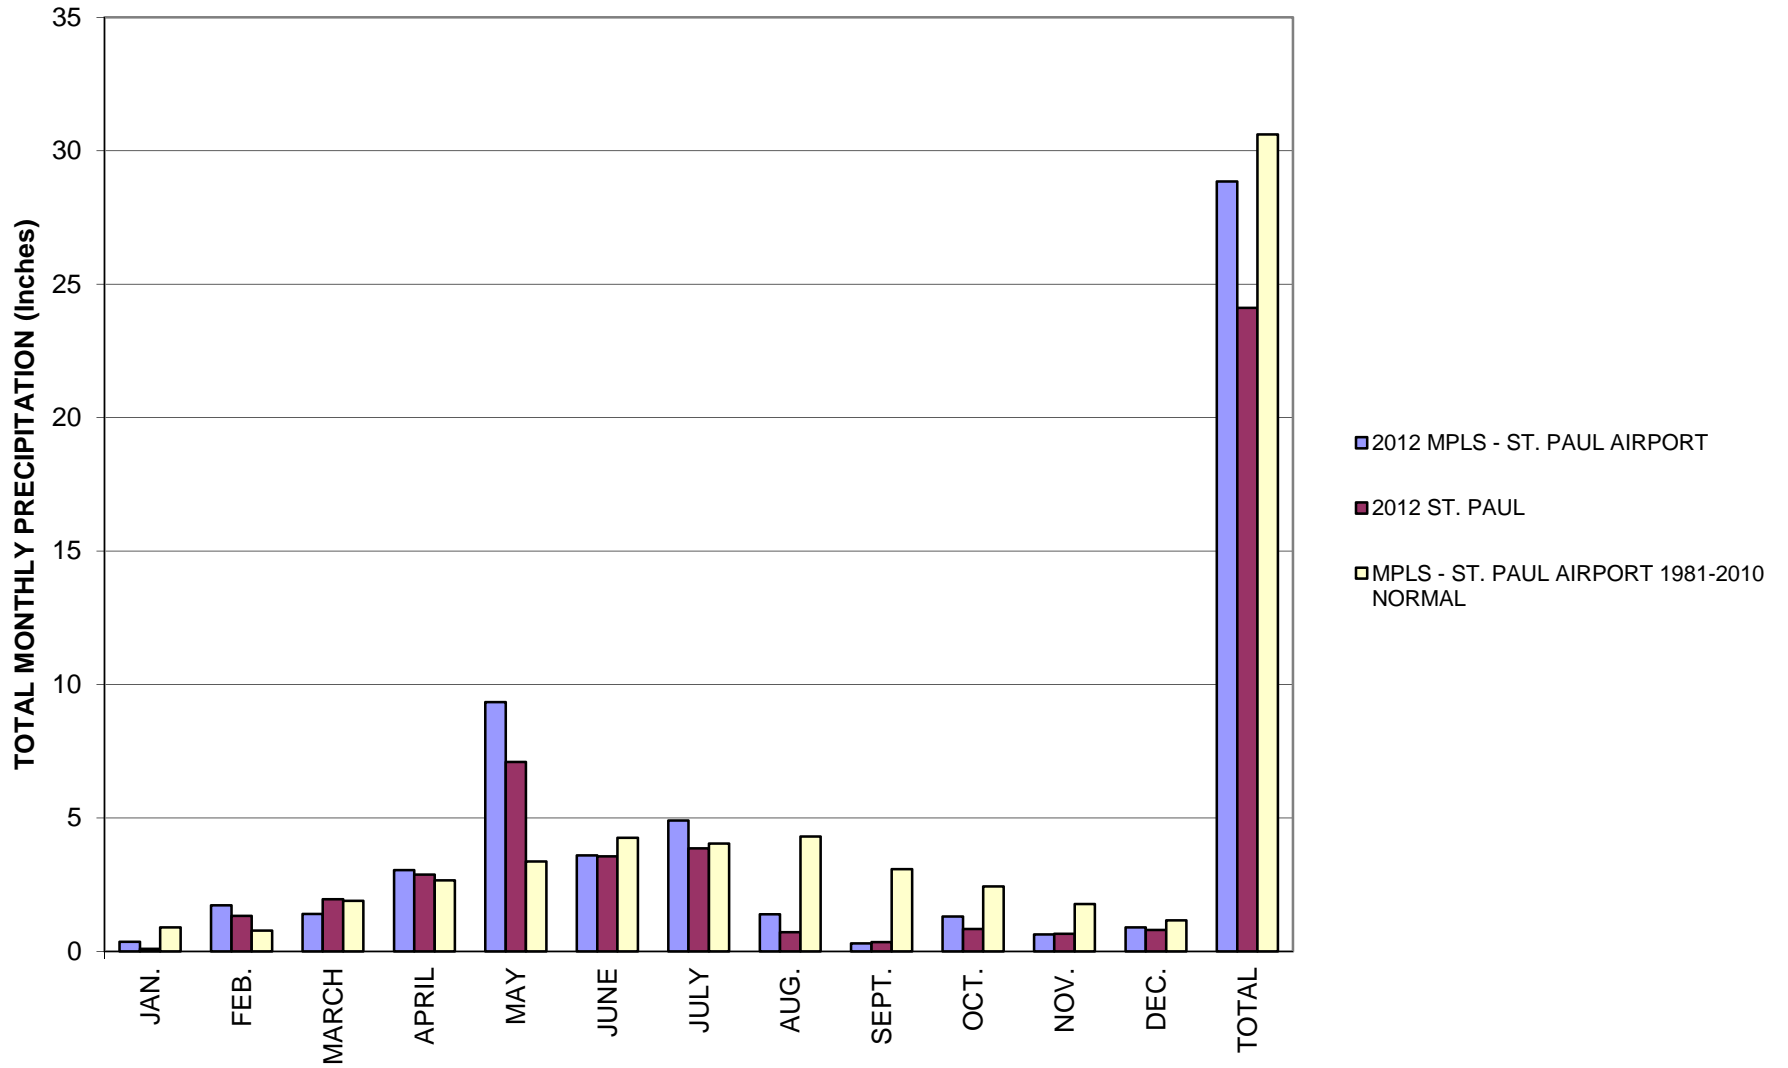

Appendix F
Precipitation Data

2012 MONTHLY PRECIPITATION DISTRIBUTION

2012 CUMULATIVE PRECIPITATION

**2012 MONTHLY PRECIPITATION DATA
CITIZEN MONITORING STATION AND MINNEAPOLIS-ST. PAUL AIRPORT NORMAL**