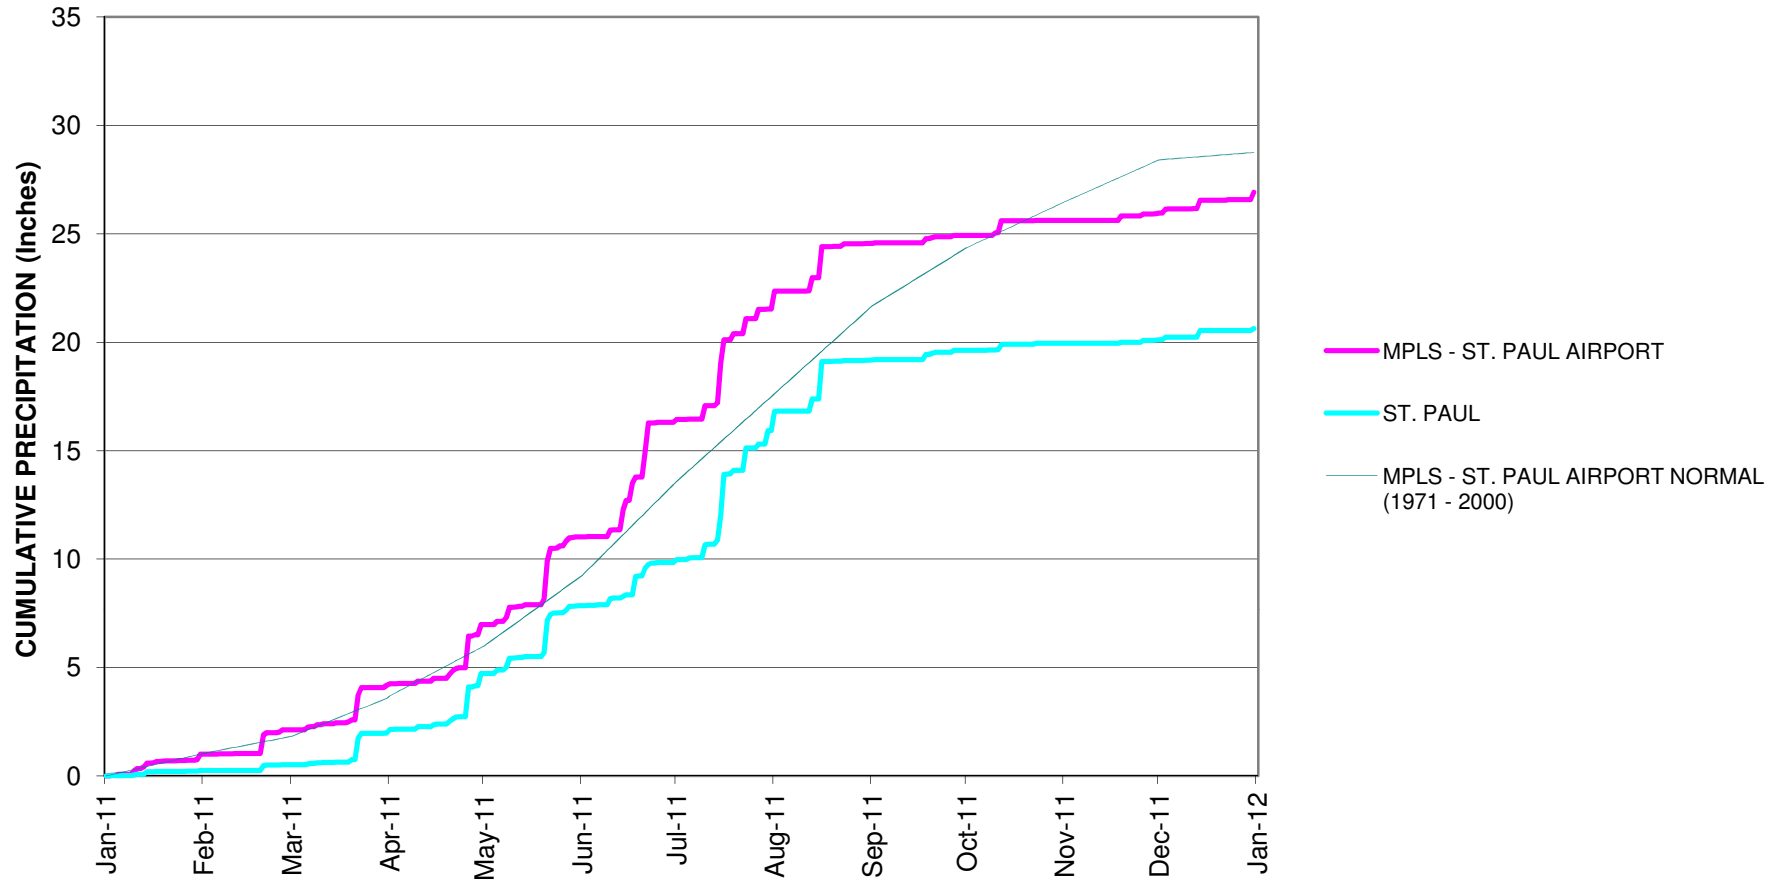

Appendix F

Precipitation Data

2011 CUMULATIVE PRECIPITATION

2011 MONTHLY PRECIPITATION DATA
CITIZEN MONITORING STATION AND MINNEAPOLIS-ST. PAUL AIRPORT NORMAL