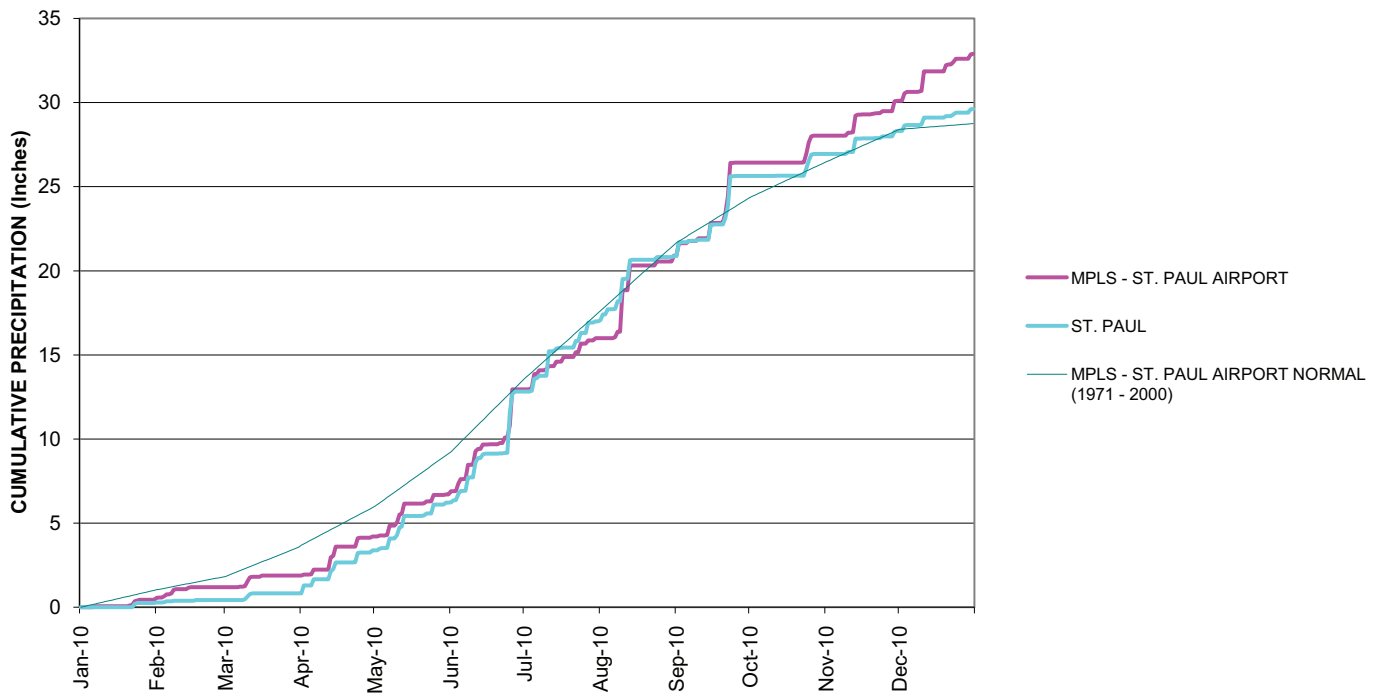

Appendix F
Precipitation Data

2010 MONTHLY PRECIPITATION DISTRIBUTION

2010 CUMULATIVE PRECIPITATION

2010 MONTHLY PRECIPITATION DATA
CITIZEN MONITORING STATION AND MINNEAPOLIS-ST. PAUL AIRPORT NORMAL