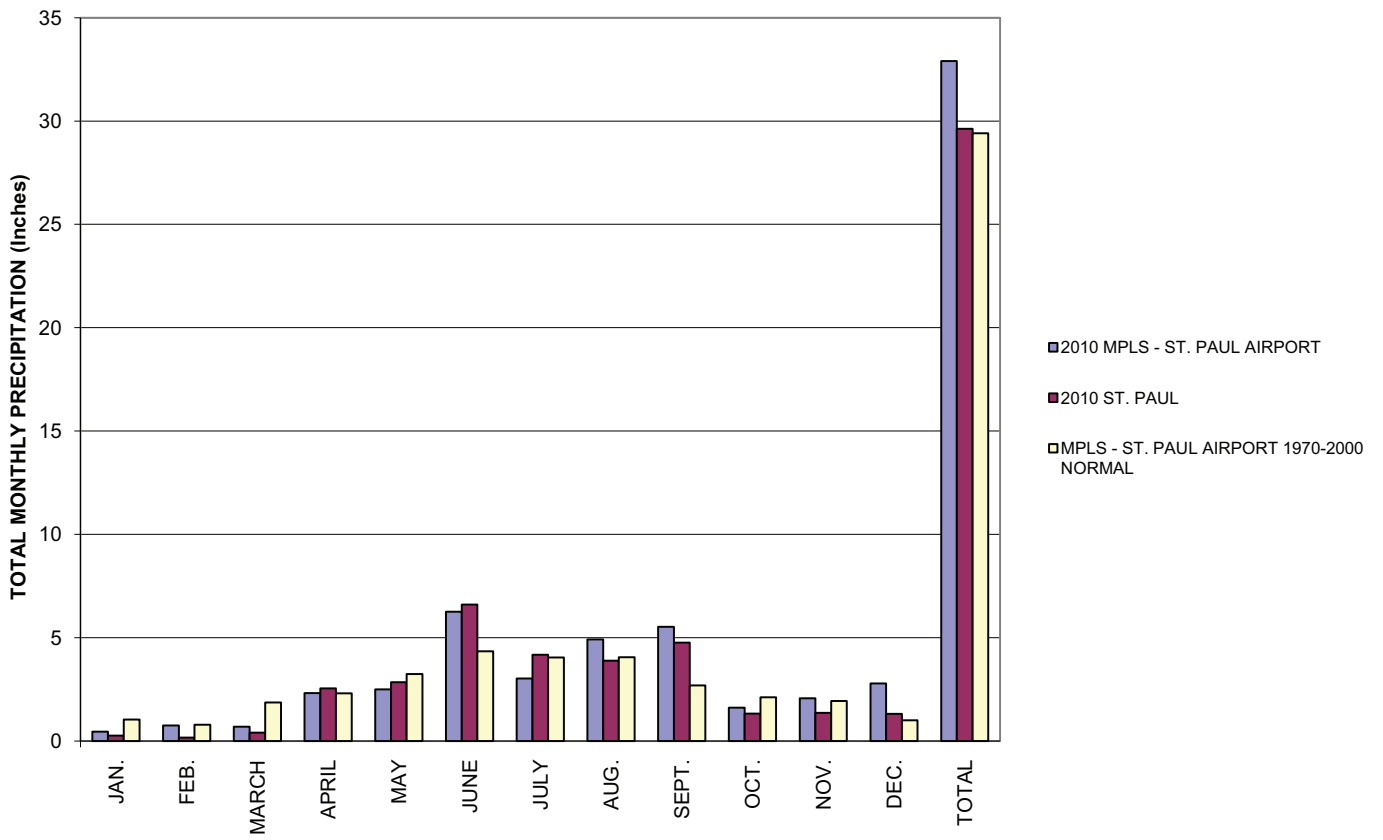

Appendix F
Precipitation Data

2010 MONTHLY PRECIPITATION DISTRIBUTION

2010 CUMULATIVE PRECIPITATION

2010 MONTHLY PRECIPITATION DATA
CITIZEN MONITORING STATION AND MINNEAPOLIS-ST. PAUL AIRPORT NORMAL