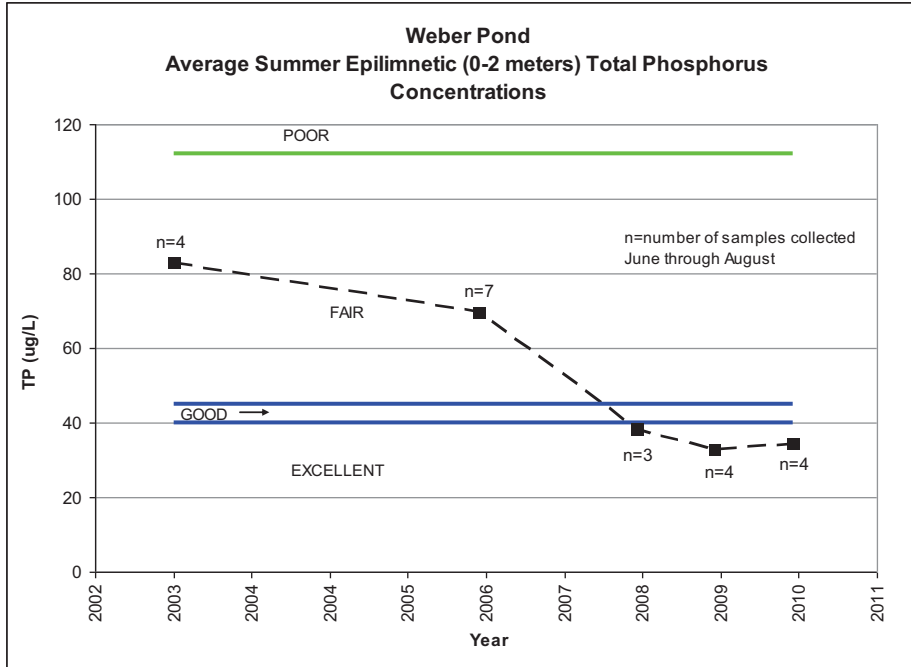

Weber Pond

**WEBER POND
SUMMER AVERAGE WATER CLARITY
Valley Branch Watershed District**

**WEBER POND
HISTORIC WATER QUALITY DATA
Valley Branch Watershed District**

**WEBER POND
HISTORIC WATER QUALITY DATA
Valley Branch Watershed District**