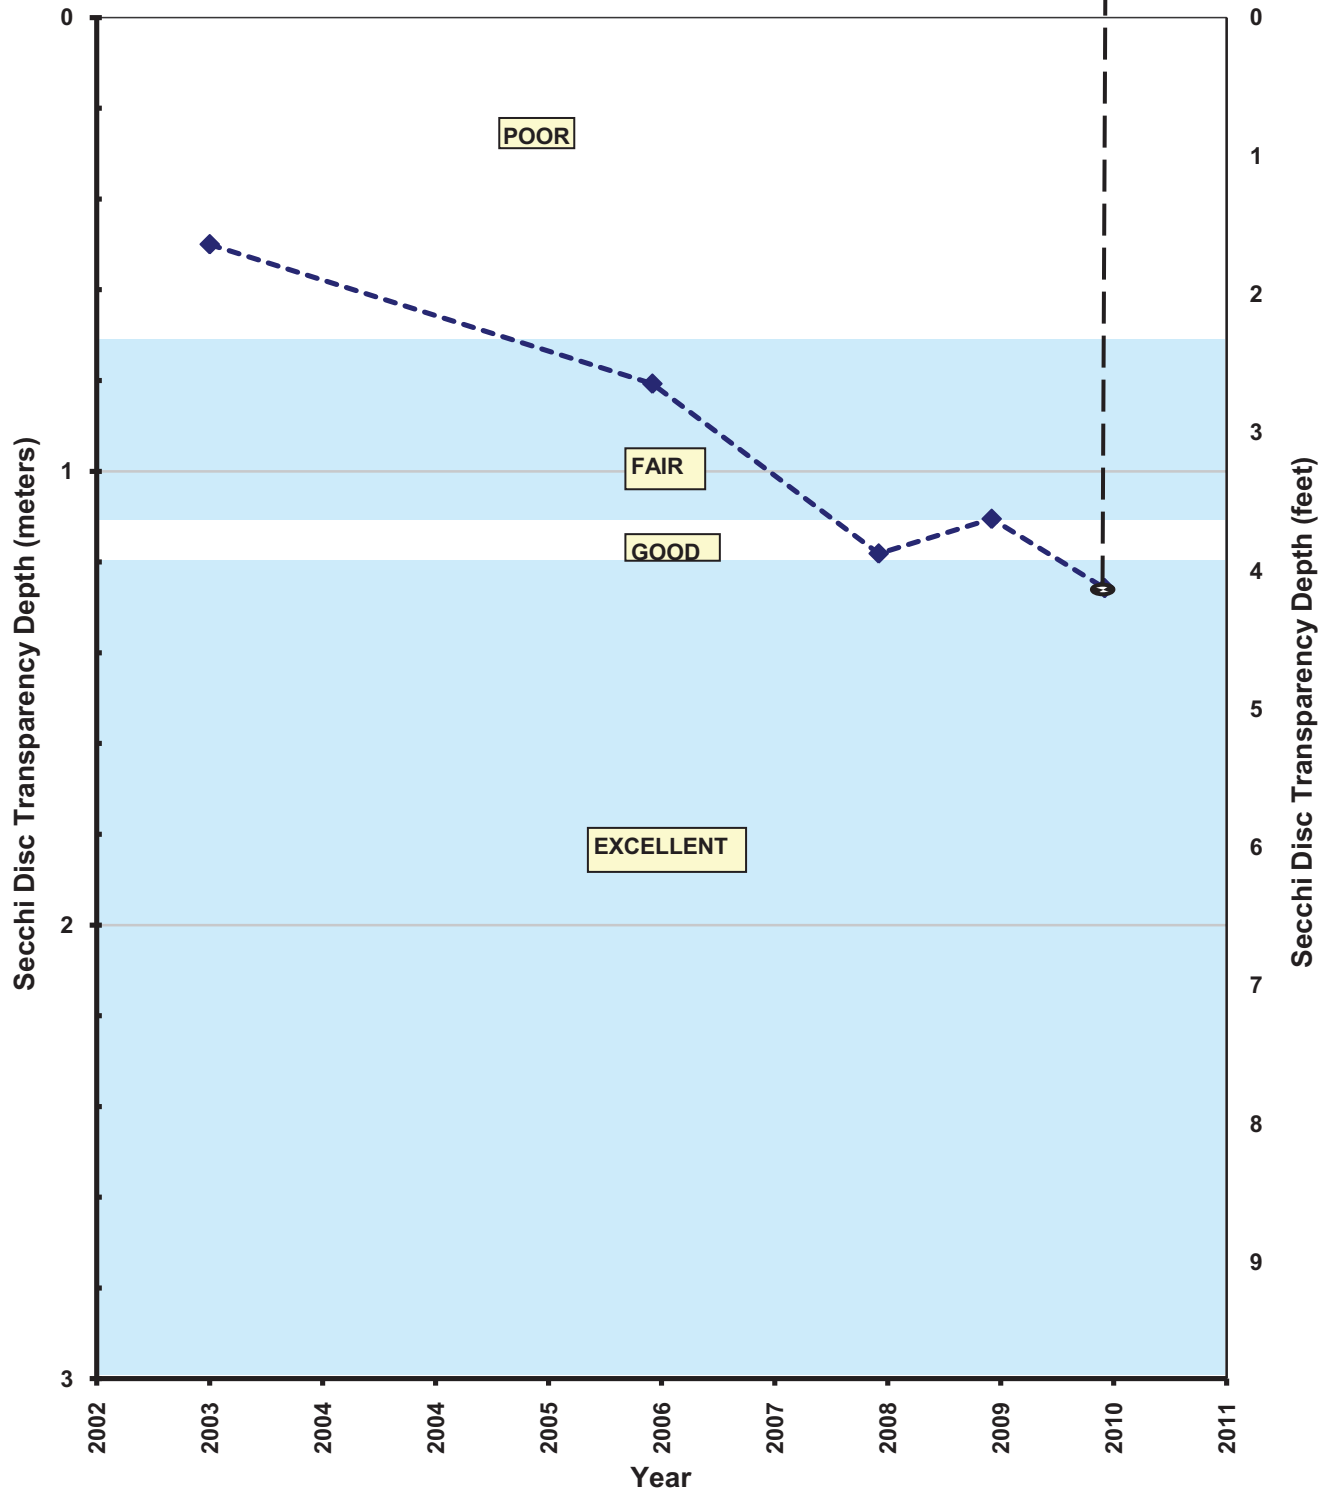

Weber Pond

**WEBER POND
SUMMER AVERAGE WATER CLARITY
Valley Branch Watershed District**

**WEBER POND
HISTORIC WATER QUALITY DATA
Valley Branch Watershed District**

**WEBER POND
HISTORIC WATER QUALITY DATA
Valley Branch Watershed District**