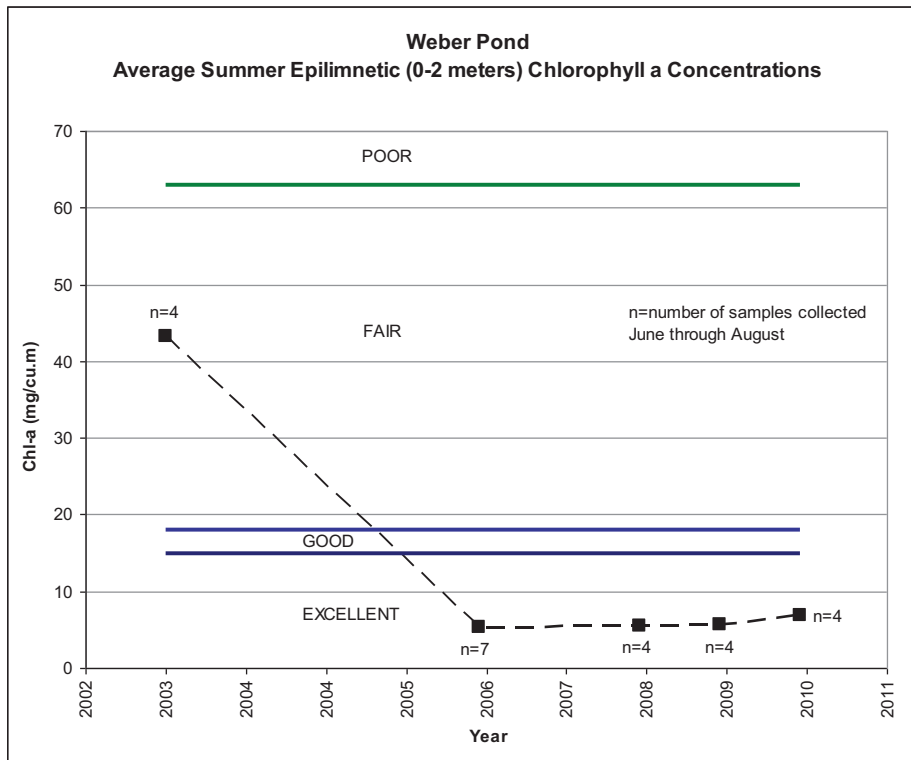

Weber Pond

**WEBER POND
SUMMER AVERAGE WATER CLARITY
Valley Branch Watershed District**

**WEBER POND
HISTORIC WATER QUALITY DATA
Valley Branch Watershed District**

**WEBER POND
HISTORIC WATER QUALITY DATA
Valley Branch Watershed District**