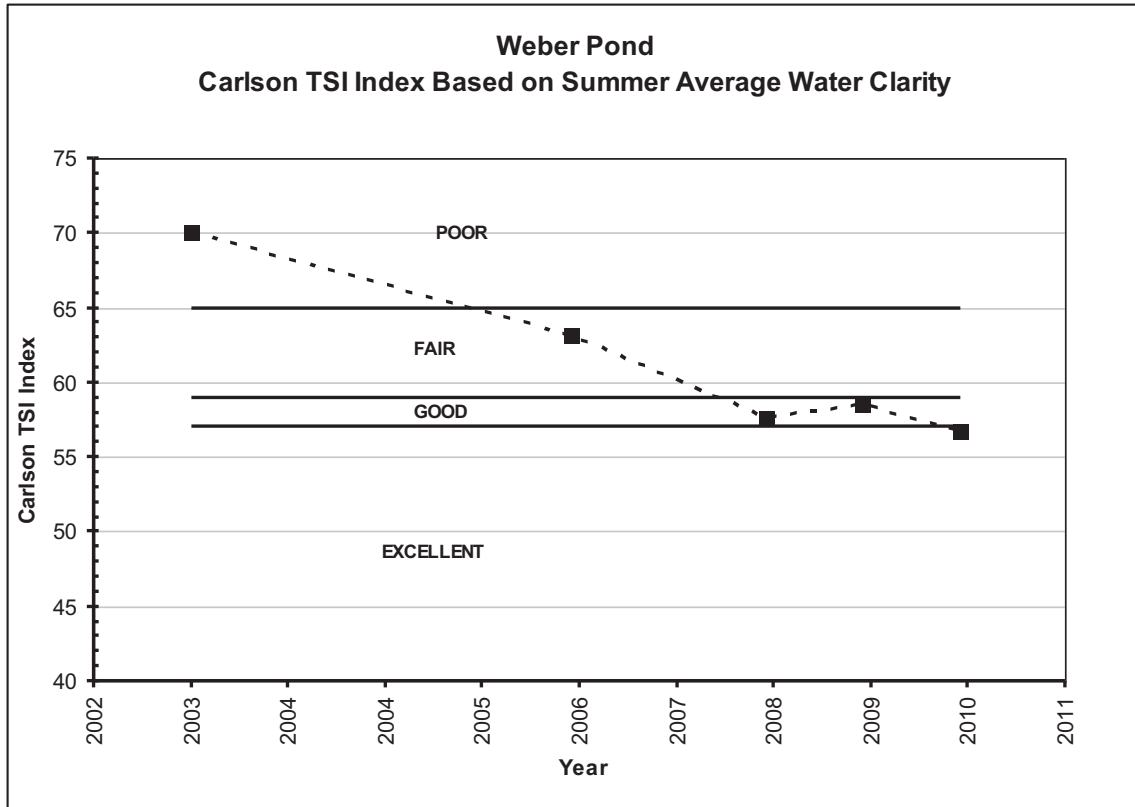

Weber Pond

**WEBER POND
SUMMER AVERAGE WATER CLARITY
Valley Branch Watershed District**

**WEBER POND
HISTORIC WATER QUALITY DATA
Valley Branch Watershed District**

**WEBER POND
HISTORIC WATER QUALITY DATA
Valley Branch Watershed District**