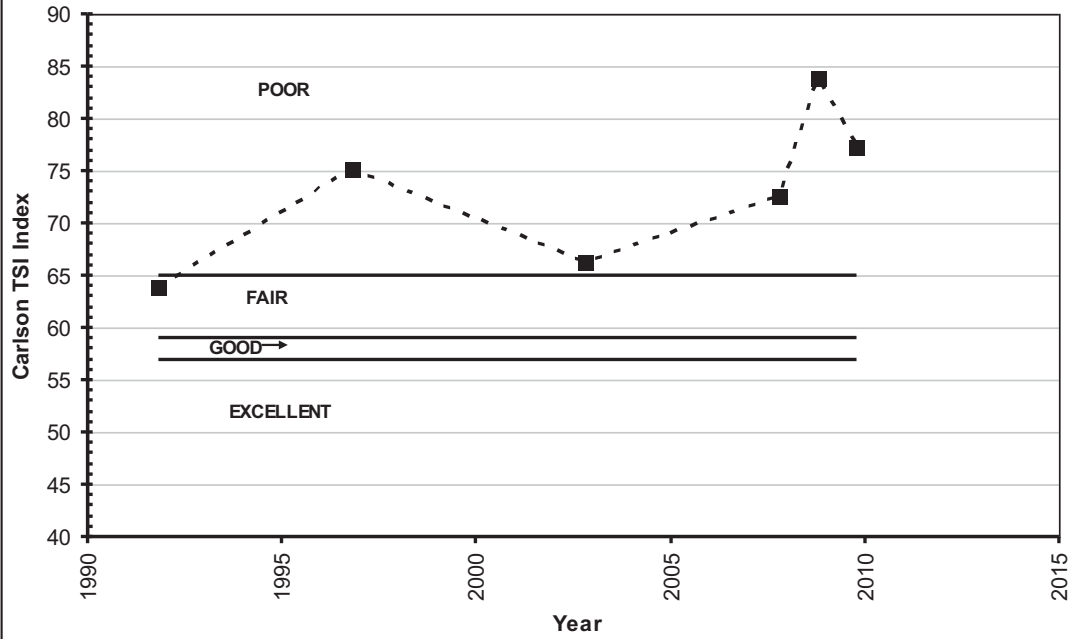

Rose Lake

ROSE LAKE - NORTH BASIN
SUMMER AVERAGE WATER CLARITY
Valley Branch Watershed District

**ROSE LAKE – NORTH BASIN
HISTORIC WATER QUALITY DATA
Valley Branch Watershed District**

**ROSE LAKE – NORTH BASIN
HISTORIC WATER QUALITY DATA
Valley Branch Watershed District**

ROSE LAKE - SOUTH BASIN
SUMMER AVERAGE WATER CLARITY
Valley Branch Watershed District

**ROSE LAKE – SOUTH BASIN
HISTORIC WATER QUALITY DATA
Valley Branch Watershed District**

**Rose Lake - South Basin
Carlson TSI Index Based on Summer Average Water Clarity**

**ROSE LAKE – SOUTH BASIN
HISTORIC WATER QUALITY DATA
Valley Branch Watershed District**