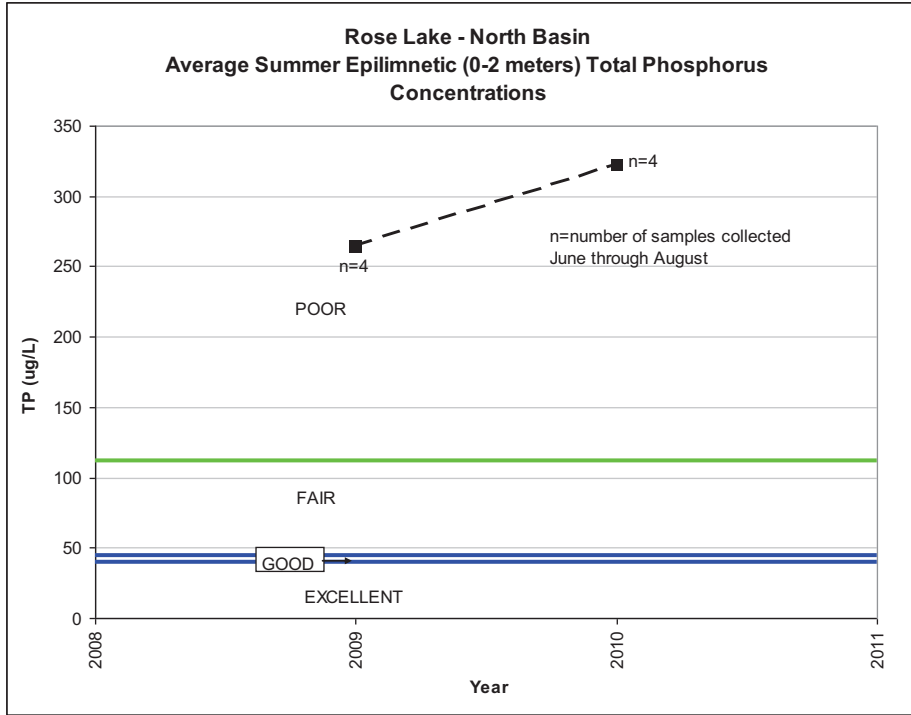

Rose Lake

ROSE LAKE - NORTH BASIN
SUMMER AVERAGE WATER CLARITY
Valley Branch Watershed District

**ROSE LAKE – NORTH BASIN
HISTORIC WATER QUALITY DATA
Valley Branch Watershed District**

**ROSE LAKE – NORTH BASIN
HISTORIC WATER QUALITY DATA
Valley Branch Watershed District**

ROSE LAKE - SOUTH BASIN
SUMMER AVERAGE WATER CLARITY
Valley Branch Watershed District

**ROSE LAKE – SOUTH BASIN
HISTORIC WATER QUALITY DATA
Valley Branch Watershed District**

**Rose Lake - South Basin
Carlson TSI Index Based on Summer Average Water Clarity**

**ROSE LAKE – SOUTH BASIN
HISTORIC WATER QUALITY DATA
Valley Branch Watershed District**