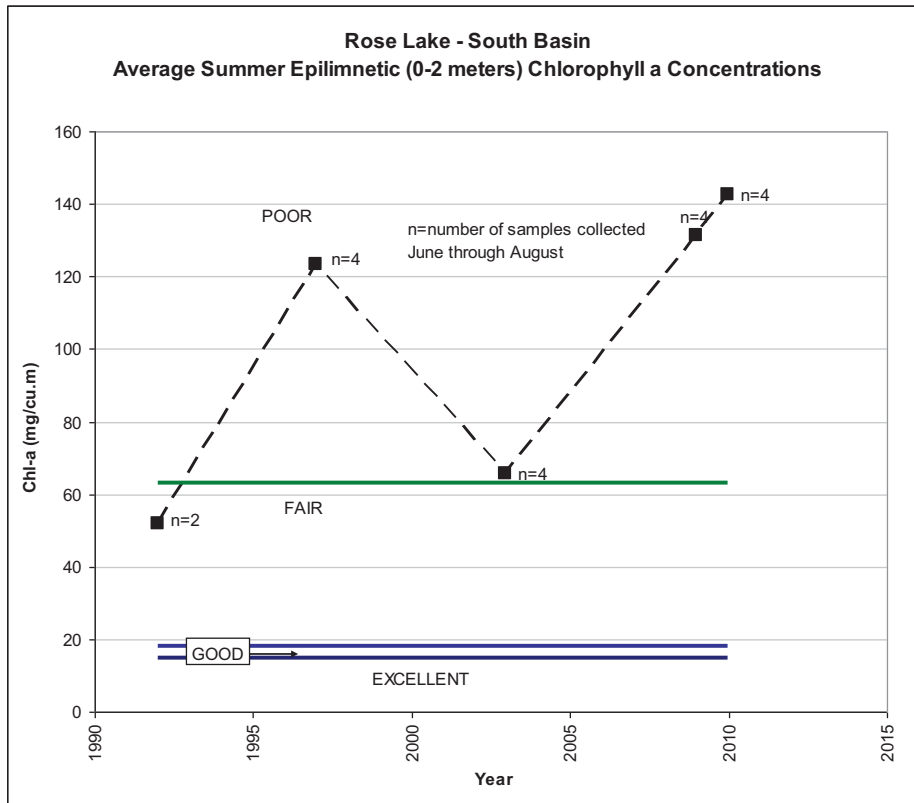

Rose Lake

ROSE LAKE - NORTH BASIN
SUMMER AVERAGE WATER CLARITY
Valley Branch Watershed District

**ROSE LAKE – NORTH BASIN
HISTORIC WATER QUALITY DATA
Valley Branch Watershed District**

**ROSE LAKE – NORTH BASIN
HISTORIC WATER QUALITY DATA
Valley Branch Watershed District**

ROSE LAKE - SOUTH BASIN
SUMMER AVERAGE WATER CLARITY
Valley Branch Watershed District

**ROSE LAKE – SOUTH BASIN
HISTORIC WATER QUALITY DATA
Valley Branch Watershed District**

**Rose Lake - South Basin
Carlson TSI Index Based on Summer Average Water Clarity**

**ROSE LAKE – SOUTH BASIN
HISTORIC WATER QUALITY DATA
Valley Branch Watershed District**