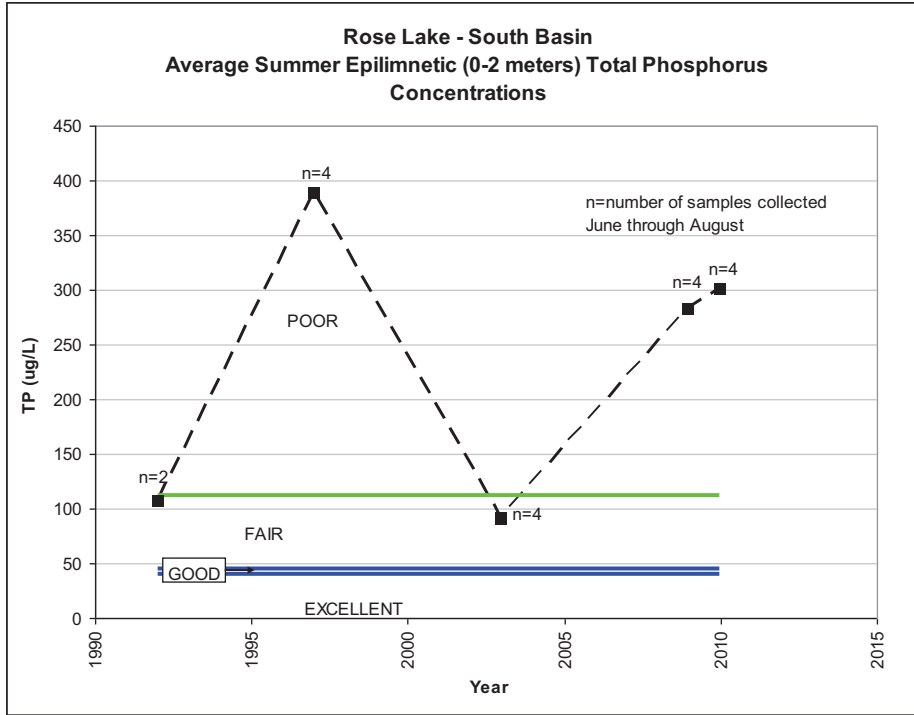

Rose Lake

ROSE LAKE - NORTH BASIN
SUMMER AVERAGE WATER CLARITY
Valley Branch Watershed District

**ROSE LAKE – NORTH BASIN
HISTORIC WATER QUALITY DATA
Valley Branch Watershed District**

**ROSE LAKE – NORTH BASIN
HISTORIC WATER QUALITY DATA
Valley Branch Watershed District**

ROSE LAKE - SOUTH BASIN
SUMMER AVERAGE WATER CLARITY
Valley Branch Watershed District

**ROSE LAKE – SOUTH BASIN
HISTORIC WATER QUALITY DATA
Valley Branch Watershed District**

**Rose Lake - South Basin
Carlson TSI Index Based on Summer Average Water Clarity**

**ROSE LAKE – SOUTH BASIN
HISTORIC WATER QUALITY DATA
Valley Branch Watershed District**