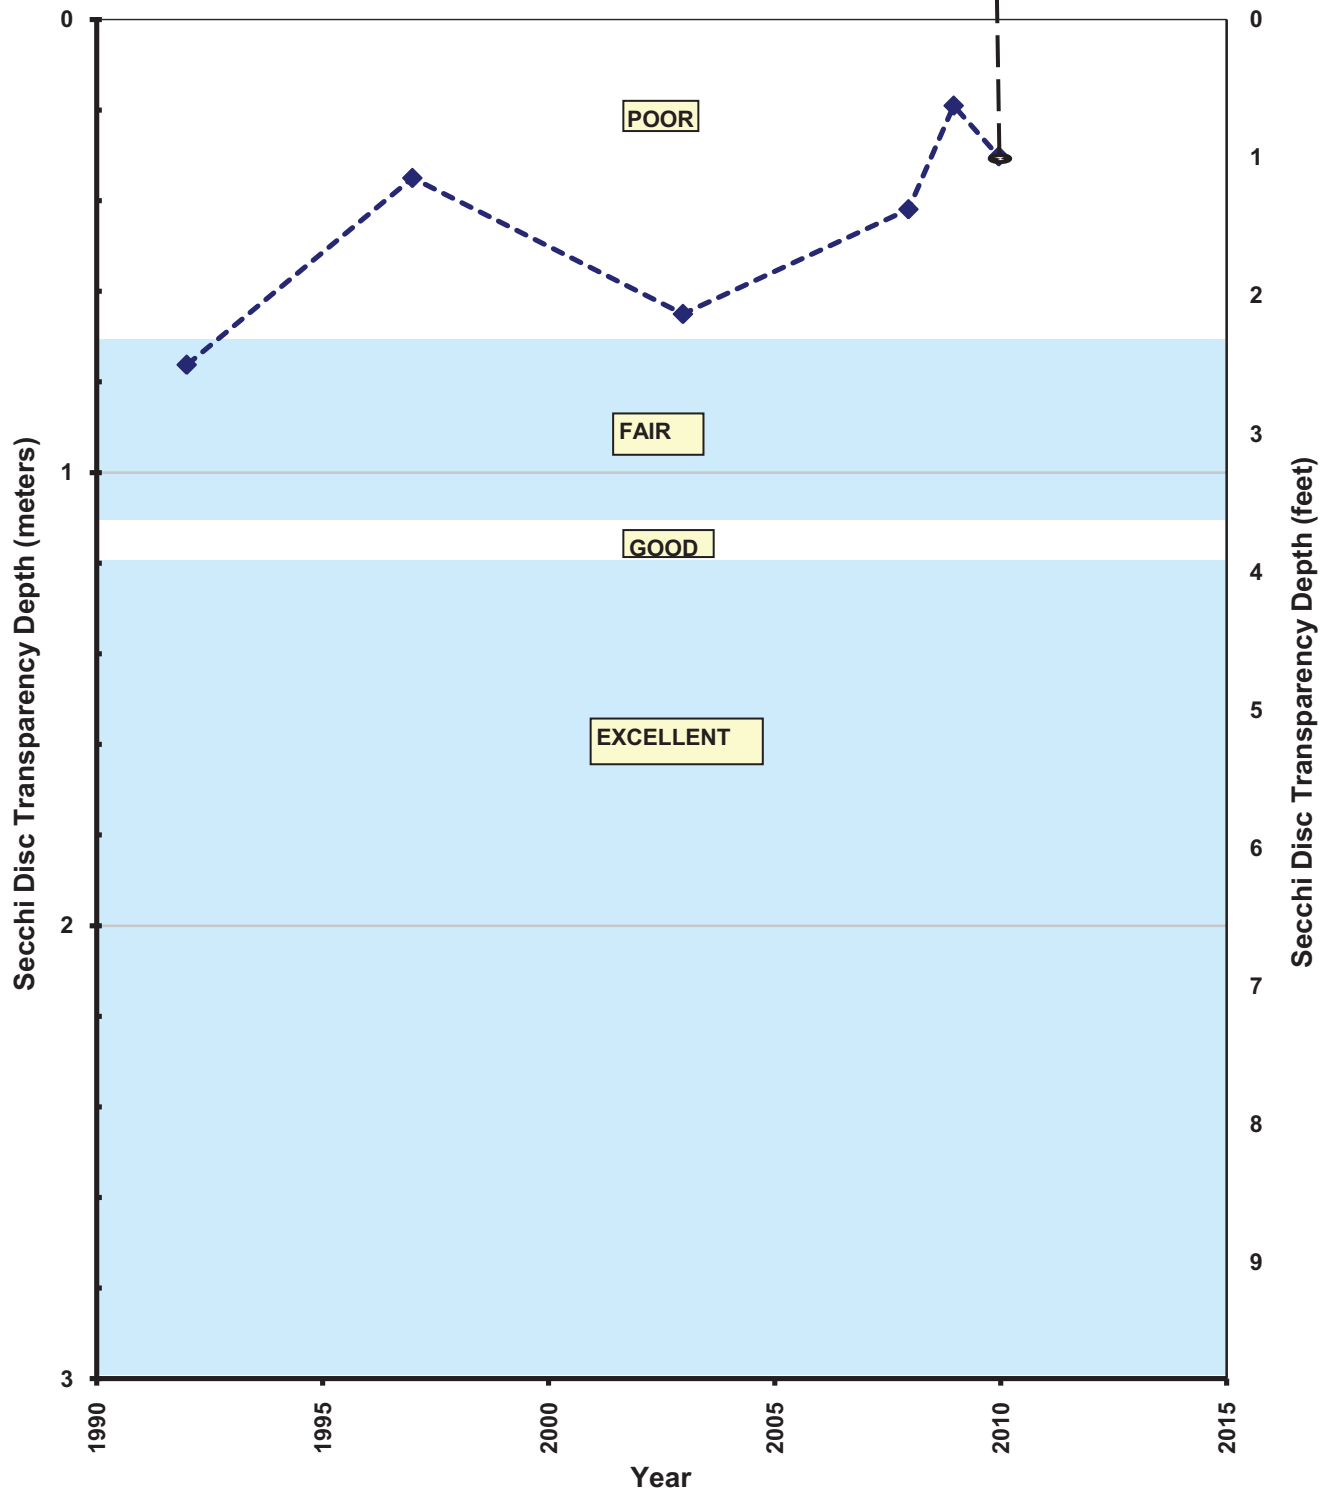

Rose Lake

ROSE LAKE - NORTH BASIN
SUMMER AVERAGE WATER CLARITY
Valley Branch Watershed District

**ROSE LAKE – NORTH BASIN
HISTORIC WATER QUALITY DATA
Valley Branch Watershed District**

**ROSE LAKE – NORTH BASIN
HISTORIC WATER QUALITY DATA
Valley Branch Watershed District**

ROSE LAKE - SOUTH BASIN
SUMMER AVERAGE WATER CLARITY
Valley Branch Watershed District

**ROSE LAKE – SOUTH BASIN
HISTORIC WATER QUALITY DATA
Valley Branch Watershed District**

**Rose Lake - South Basin
Carlson TSI Index Based on Summer Average Water Clarity**

**ROSE LAKE – SOUTH BASIN
HISTORIC WATER QUALITY DATA
Valley Branch Watershed District**