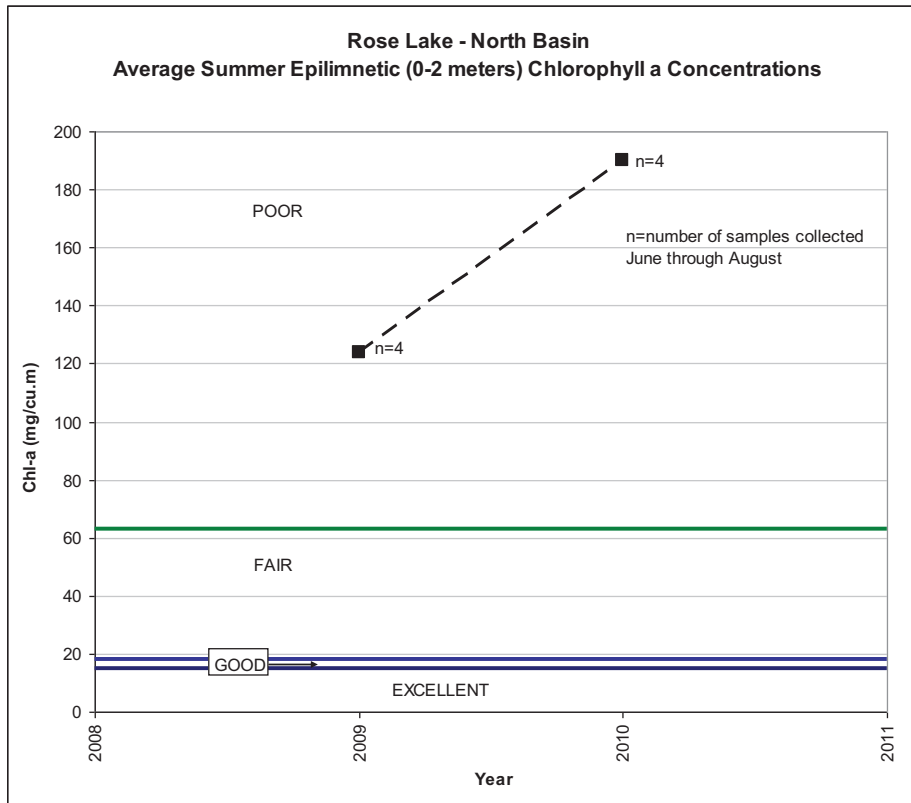

Rose Lake

ROSE LAKE - NORTH BASIN
SUMMER AVERAGE WATER CLARITY
Valley Branch Watershed District

**ROSE LAKE – NORTH BASIN
HISTORIC WATER QUALITY DATA
Valley Branch Watershed District**

**ROSE LAKE – NORTH BASIN
HISTORIC WATER QUALITY DATA
Valley Branch Watershed District**

ROSE LAKE - SOUTH BASIN
SUMMER AVERAGE WATER CLARITY
Valley Branch Watershed District

**ROSE LAKE – SOUTH BASIN
HISTORIC WATER QUALITY DATA
Valley Branch Watershed District**

**Rose Lake - South Basin
Carlson TSI Index Based on Summer Average Water Clarity**

**ROSE LAKE – SOUTH BASIN
HISTORIC WATER QUALITY DATA
Valley Branch Watershed District**