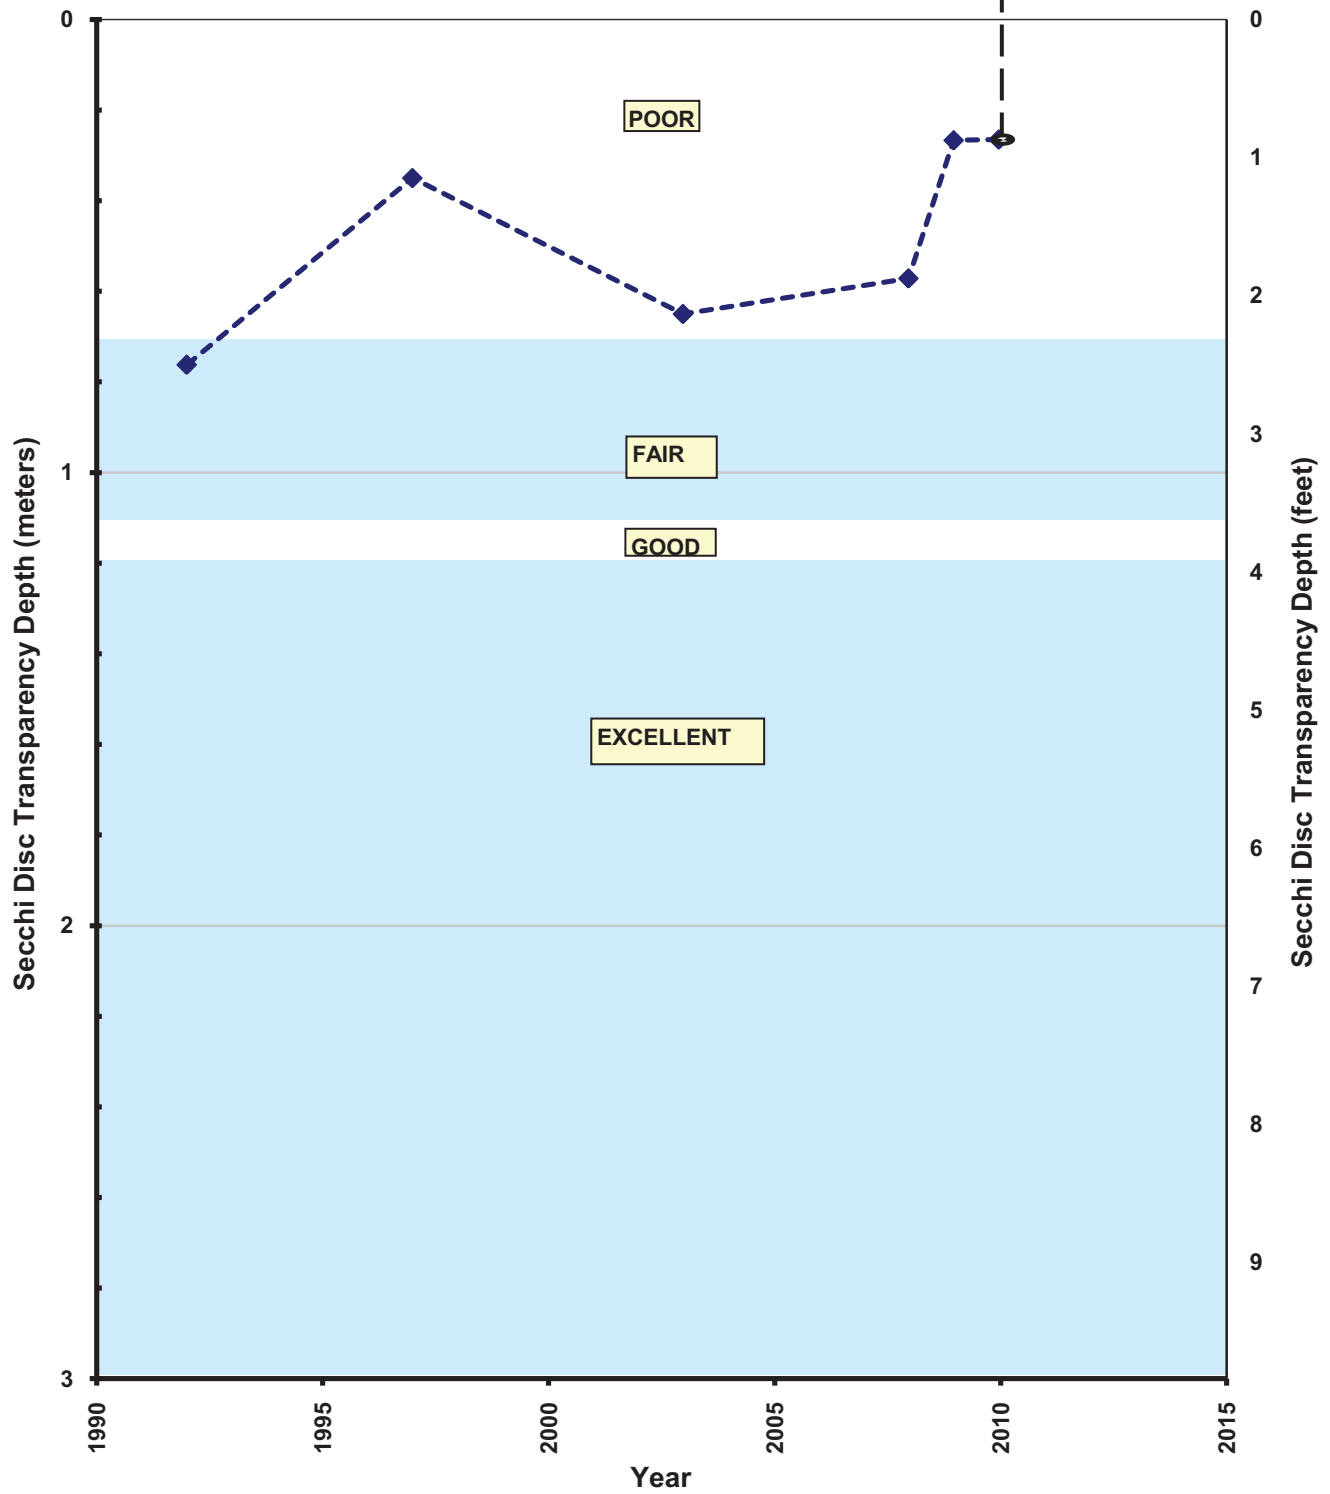

Rose Lake

ROSE LAKE - NORTH BASIN
SUMMER AVERAGE WATER CLARITY
Valley Branch Watershed District

**ROSE LAKE – NORTH BASIN
HISTORIC WATER QUALITY DATA
Valley Branch Watershed District**

**ROSE LAKE – NORTH BASIN
HISTORIC WATER QUALITY DATA
Valley Branch Watershed District**

ROSE LAKE - SOUTH BASIN
SUMMER AVERAGE WATER CLARITY
Valley Branch Watershed District

**ROSE LAKE – SOUTH BASIN
HISTORIC WATER QUALITY DATA
Valley Branch Watershed District**

**Rose Lake - South Basin
Carlson TSI Index Based on Summer Average Water Clarity**

**ROSE LAKE – SOUTH BASIN
HISTORIC WATER QUALITY DATA
Valley Branch Watershed District**