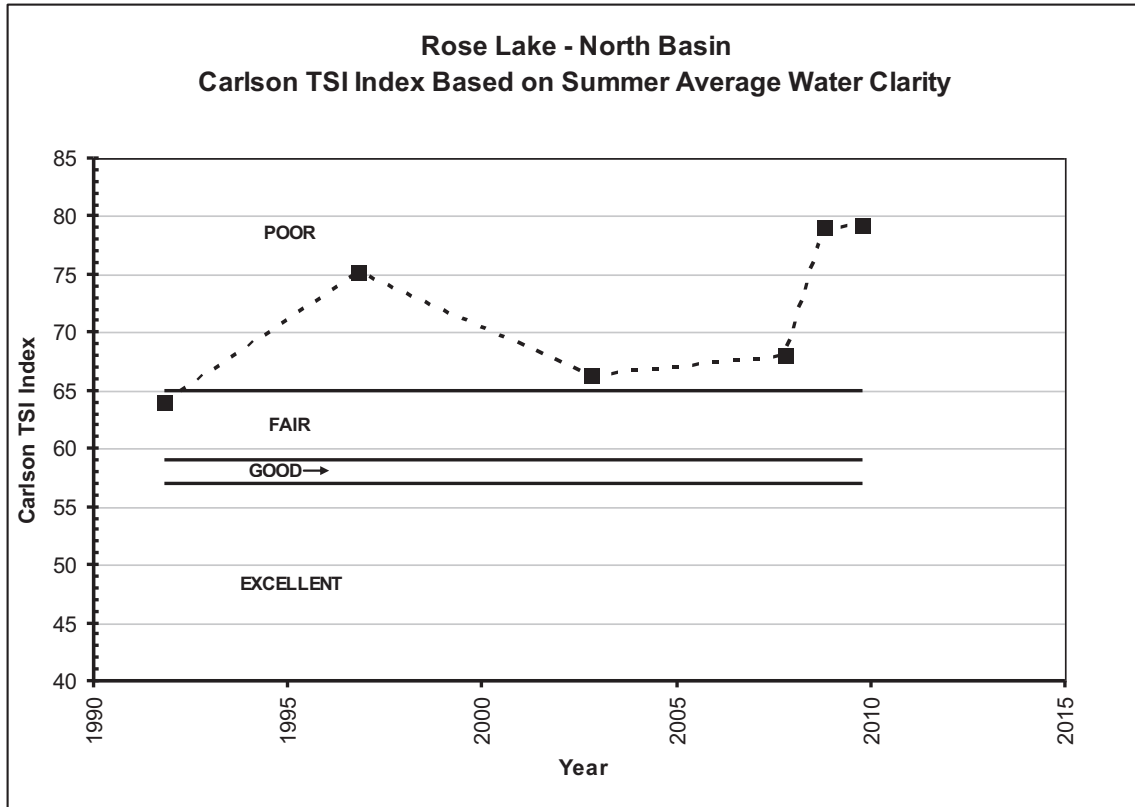

Rose Lake

ROSE LAKE - NORTH BASIN
SUMMER AVERAGE WATER CLARITY
Valley Branch Watershed District

**ROSE LAKE – NORTH BASIN
HISTORIC WATER QUALITY DATA
Valley Branch Watershed District**

**ROSE LAKE – NORTH BASIN
HISTORIC WATER QUALITY DATA
Valley Branch Watershed District**

ROSE LAKE - SOUTH BASIN
SUMMER AVERAGE WATER CLARITY
Valley Branch Watershed District

**ROSE LAKE – SOUTH BASIN
HISTORIC WATER QUALITY DATA
Valley Branch Watershed District**

**Rose Lake - South Basin
Carlson TSI Index Based on Summer Average Water Clarity**

**ROSE LAKE – SOUTH BASIN
HISTORIC WATER QUALITY DATA
Valley Branch Watershed District**