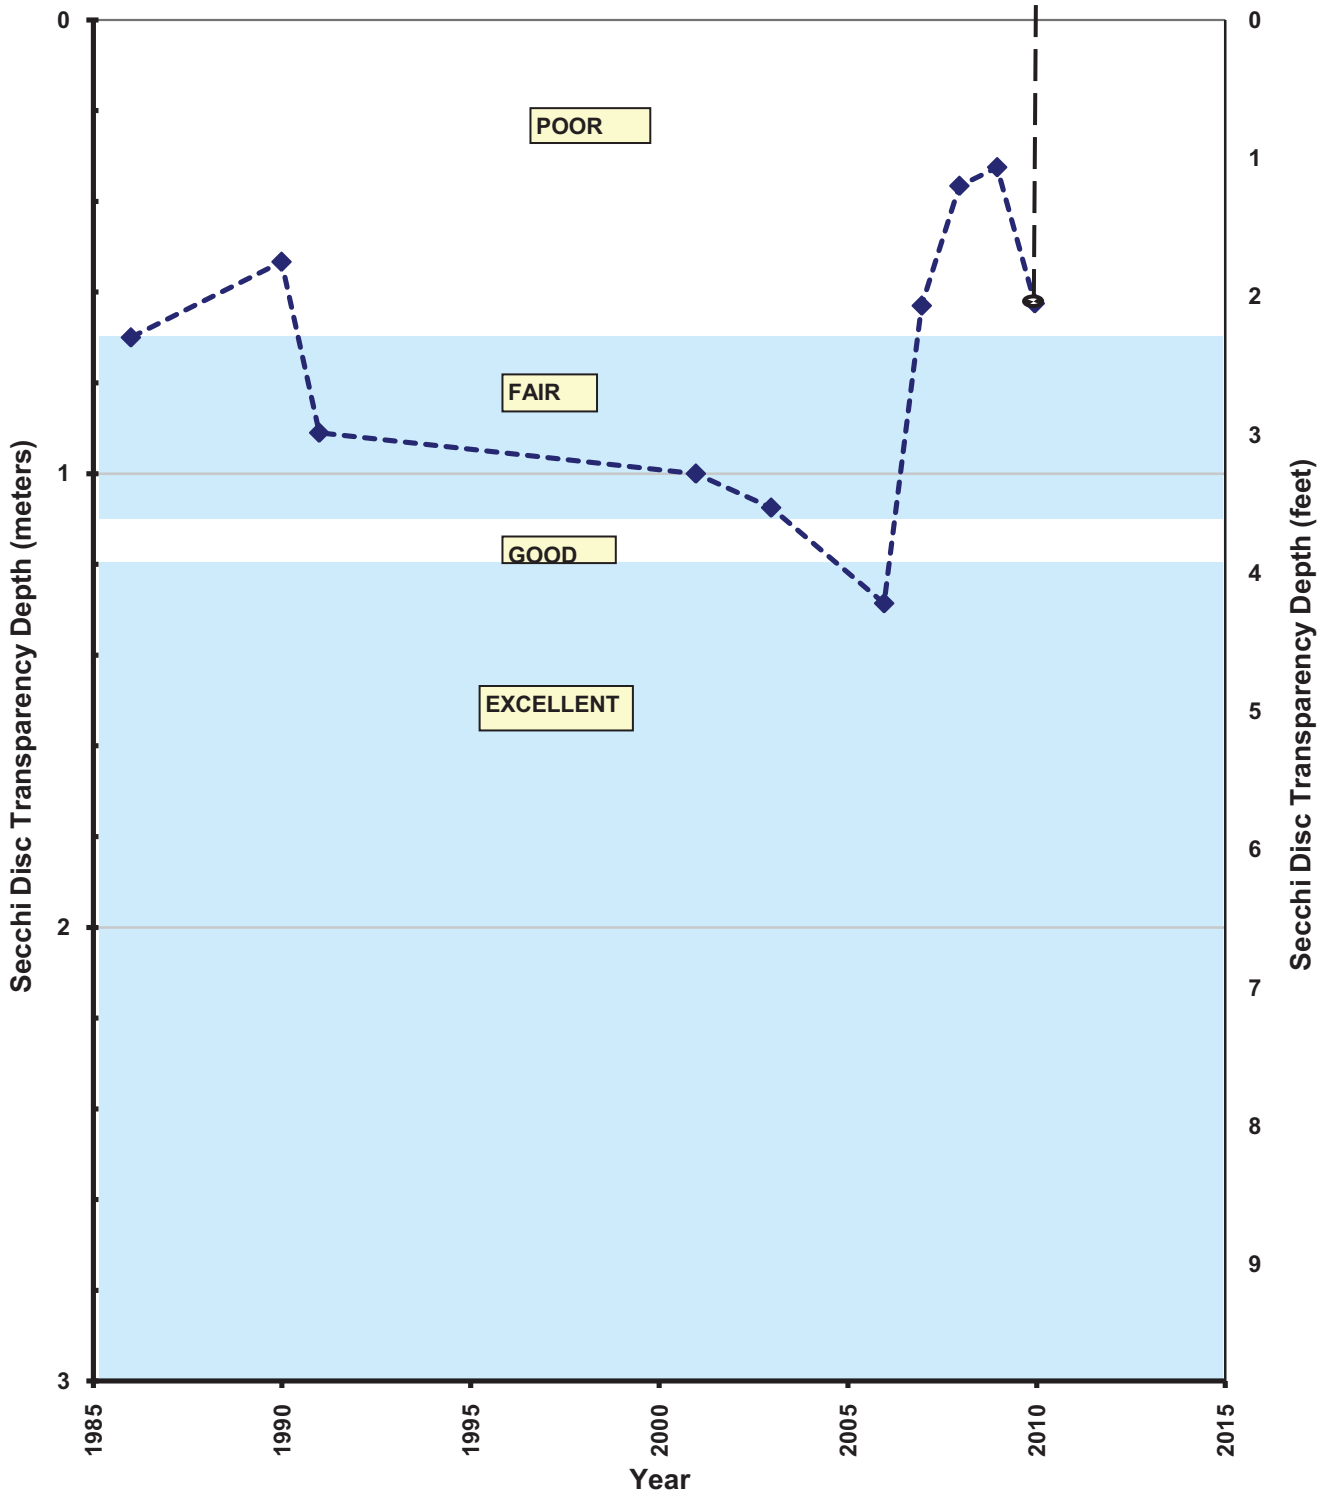

Rest Area Pond

**REST AREA POND
SUMMER AVERAGE WATER CLARITY
Valley Branch Watershed District**

**REST AREA POND
HISTORIC WATER QUALITY DATA
Valley Branch Watershed District**

**REST AREA POND
HISTORIC WATER QUALITY DATA
Valley Branch Watershed District**