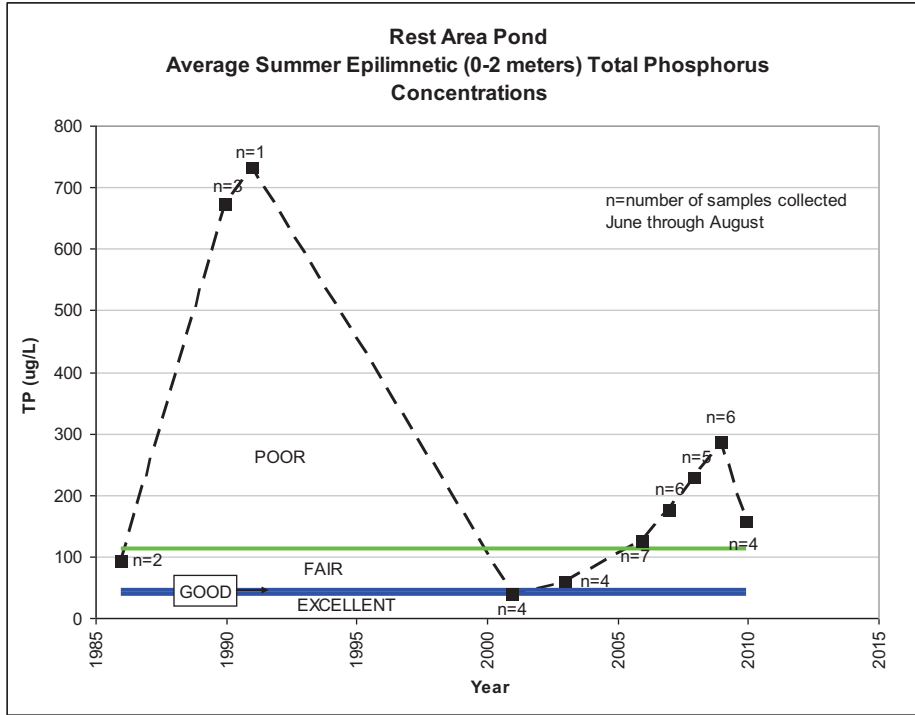

Rest Area Pond

**REST AREA POND
SUMMER AVERAGE WATER CLARITY
Valley Branch Watershed District**

**REST AREA POND
HISTORIC WATER QUALITY DATA
Valley Branch Watershed District**

**REST AREA POND
HISTORIC WATER QUALITY DATA
Valley Branch Watershed District**