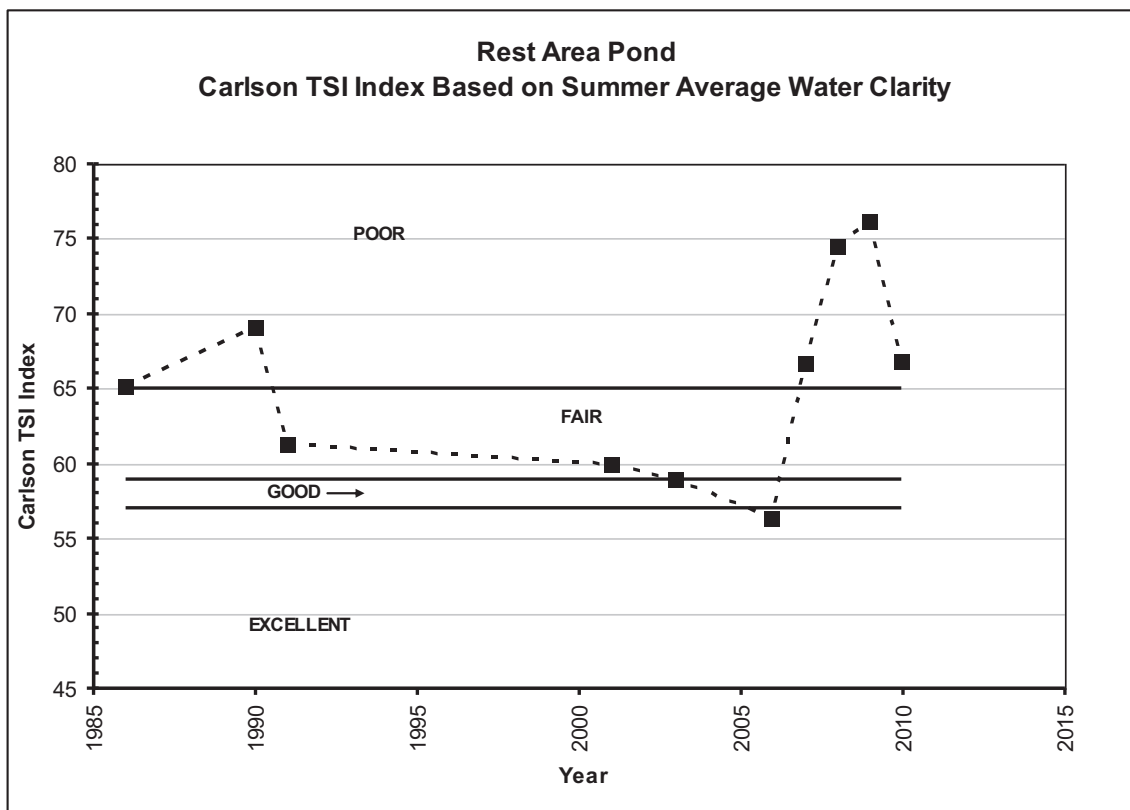

Rest Area Pond

**REST AREA POND
SUMMER AVERAGE WATER CLARITY
Valley Branch Watershed District**

**REST AREA POND
HISTORIC WATER QUALITY DATA
Valley Branch Watershed District**

**REST AREA POND
HISTORIC WATER QUALITY DATA
Valley Branch Watershed District**