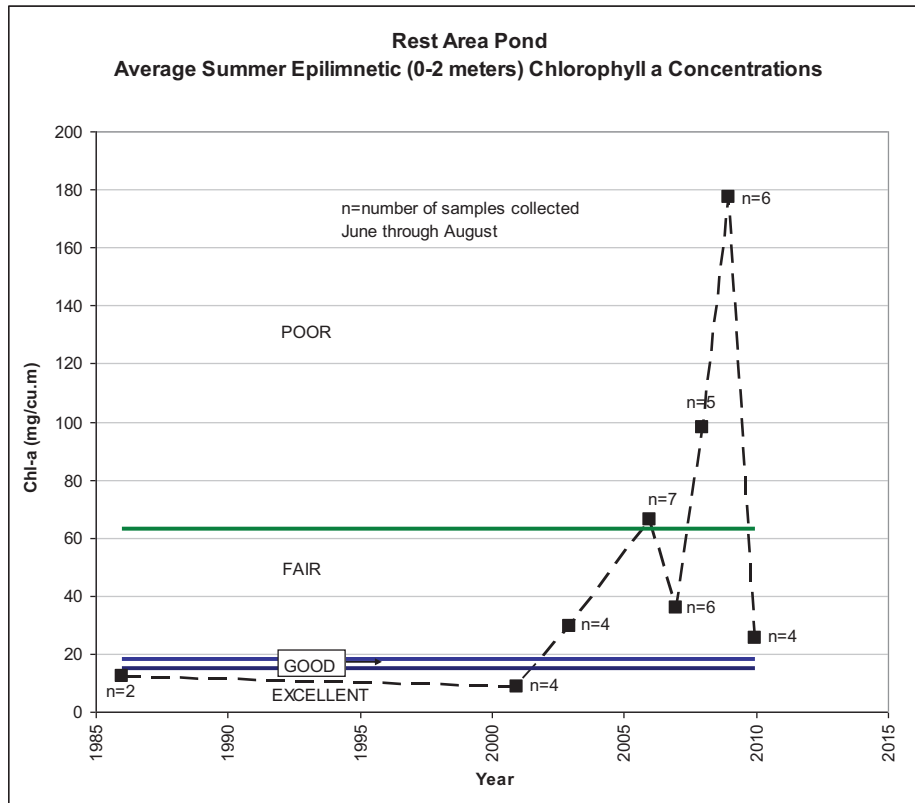

Rest Area Pond

**REST AREA POND
SUMMER AVERAGE WATER CLARITY
Valley Branch Watershed District**

**REST AREA POND
HISTORIC WATER QUALITY DATA
Valley Branch Watershed District**

**REST AREA POND
HISTORIC WATER QUALITY DATA
Valley Branch Watershed District**