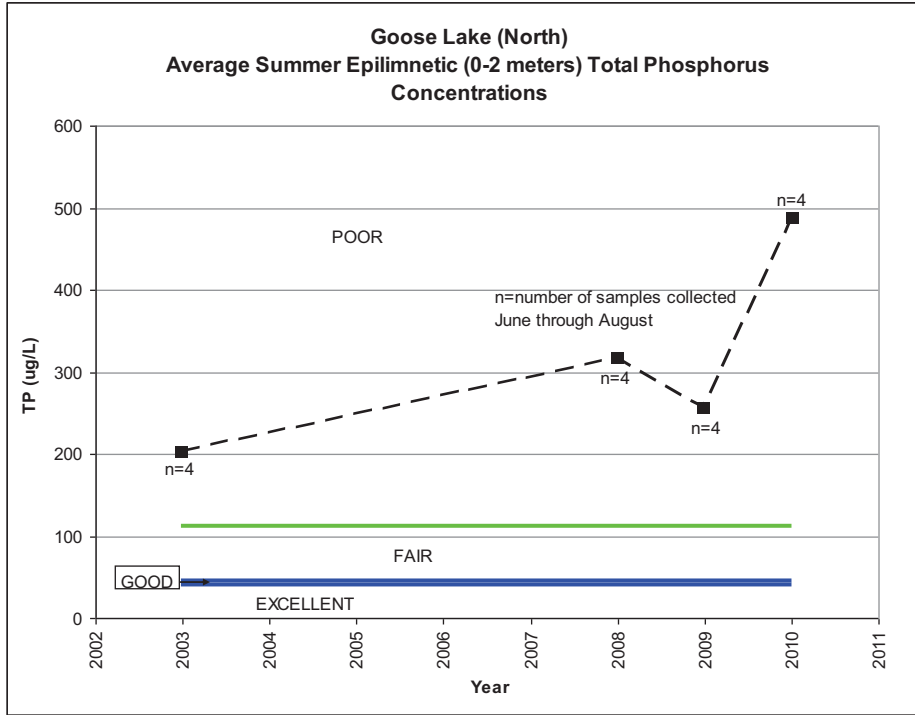

Goose Lake

GOOSE LAKE (NORTH)
SUMMER AVERAGE WATER CLARITY
Valley Branch Watershed District

**GOOSE LAKE (NORTH)
HISTORIC WATER QUALITY DATA
Valley Branch Watershed District**

**GOOSE LAKE (NORTH)
HISTORIC WATER QUALITY DATA
Valley Branch Watershed District**

GOOSE LAKE (SOUTH)
SUMMER AVERAGE WATER CLARITY
Valley Branch Watershed District

**GOOSE LAKE (SOUTH)
HISTORIC WATER QUALITY DATA
Valley Branch Watershed District**

**GOOSE LAKE (SOUTH)
HISTORIC WATER QUALITY DATA
Valley Branch Watershed District**