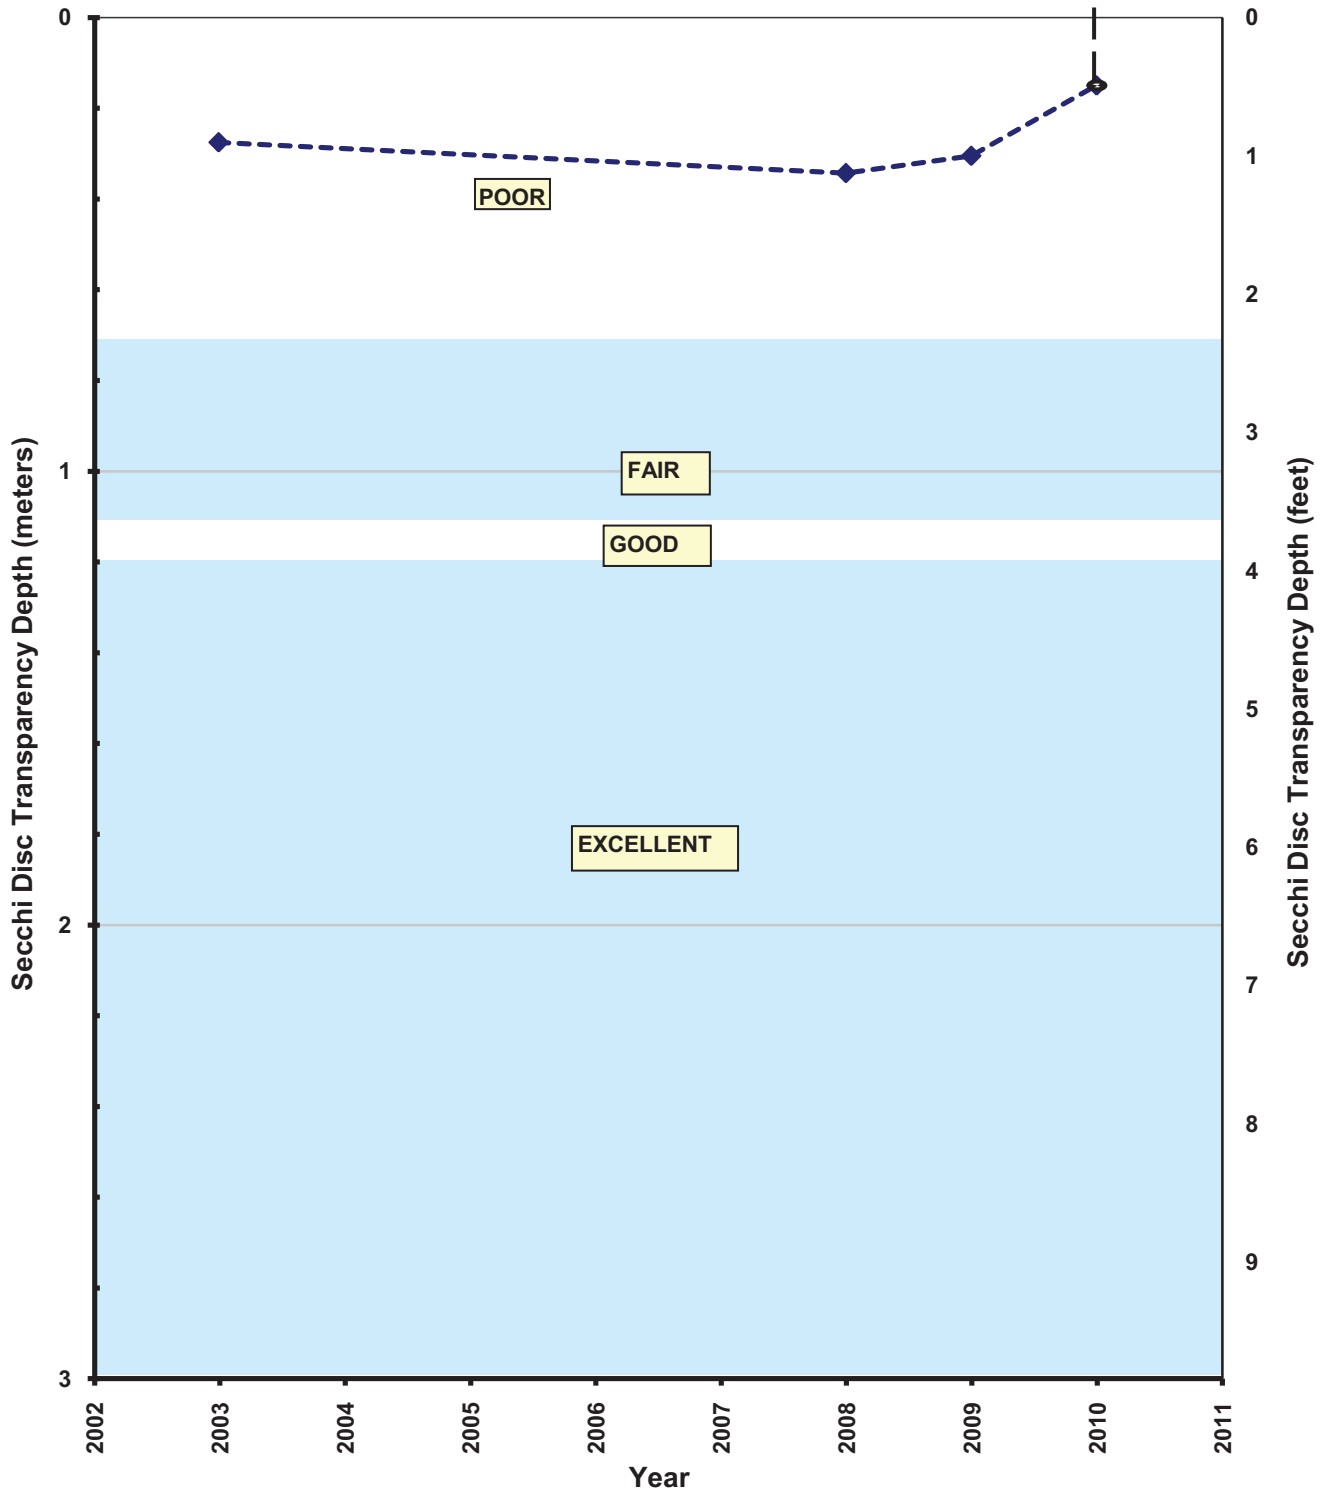

Goose Lake

GOOSE LAKE (NORTH)
SUMMER AVERAGE WATER CLARITY
Valley Branch Watershed District

**GOOSE LAKE (NORTH)
HISTORIC WATER QUALITY DATA
Valley Branch Watershed District**

**GOOSE LAKE (NORTH)
HISTORIC WATER QUALITY DATA
Valley Branch Watershed District**

GOOSE LAKE (SOUTH)
SUMMER AVERAGE WATER CLARITY
Valley Branch Watershed District

**GOOSE LAKE (SOUTH)
HISTORIC WATER QUALITY DATA
Valley Branch Watershed District**

**GOOSE LAKE (SOUTH)
HISTORIC WATER QUALITY DATA
Valley Branch Watershed District**