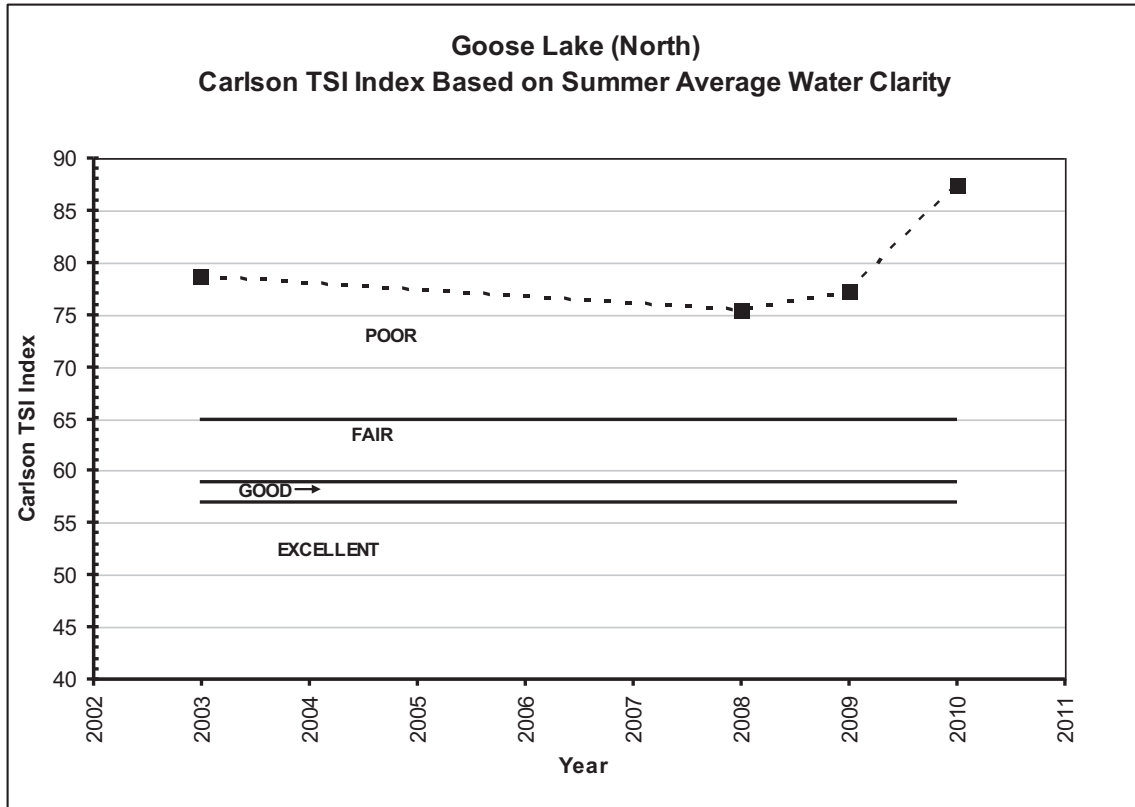

Goose Lake

GOOSE LAKE (NORTH)
SUMMER AVERAGE WATER CLARITY
Valley Branch Watershed District

**GOOSE LAKE (NORTH)
HISTORIC WATER QUALITY DATA
Valley Branch Watershed District**

**GOOSE LAKE (NORTH)
HISTORIC WATER QUALITY DATA
Valley Branch Watershed District**

GOOSE LAKE (SOUTH)
SUMMER AVERAGE WATER CLARITY
Valley Branch Watershed District

**GOOSE LAKE (SOUTH)
HISTORIC WATER QUALITY DATA
Valley Branch Watershed District**

**GOOSE LAKE (SOUTH)
HISTORIC WATER QUALITY DATA
Valley Branch Watershed District**