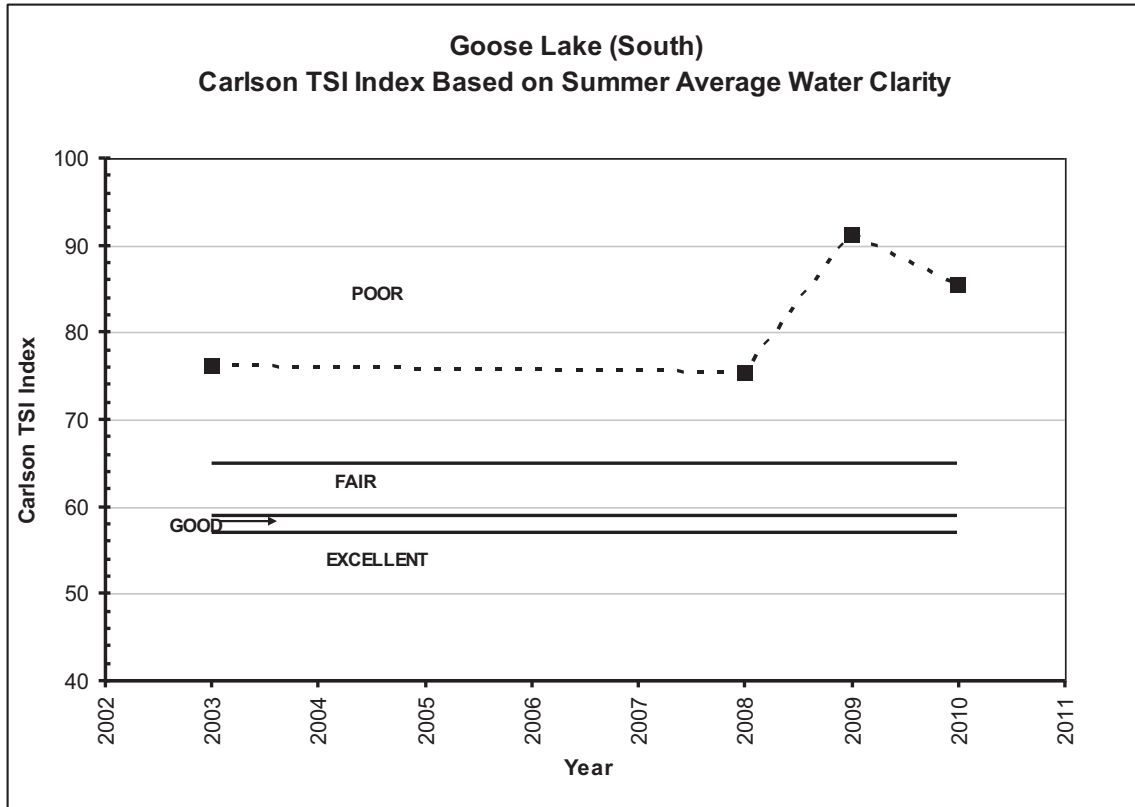

Goose Lake

GOOSE LAKE (NORTH)
SUMMER AVERAGE WATER CLARITY
Valley Branch Watershed District

**GOOSE LAKE (NORTH)
HISTORIC WATER QUALITY DATA
Valley Branch Watershed District**

**GOOSE LAKE (NORTH)
HISTORIC WATER QUALITY DATA
Valley Branch Watershed District**

GOOSE LAKE (SOUTH)
SUMMER AVERAGE WATER CLARITY
Valley Branch Watershed District

**GOOSE LAKE (SOUTH)
HISTORIC WATER QUALITY DATA
Valley Branch Watershed District**

**GOOSE LAKE (SOUTH)
HISTORIC WATER QUALITY DATA
Valley Branch Watershed District**