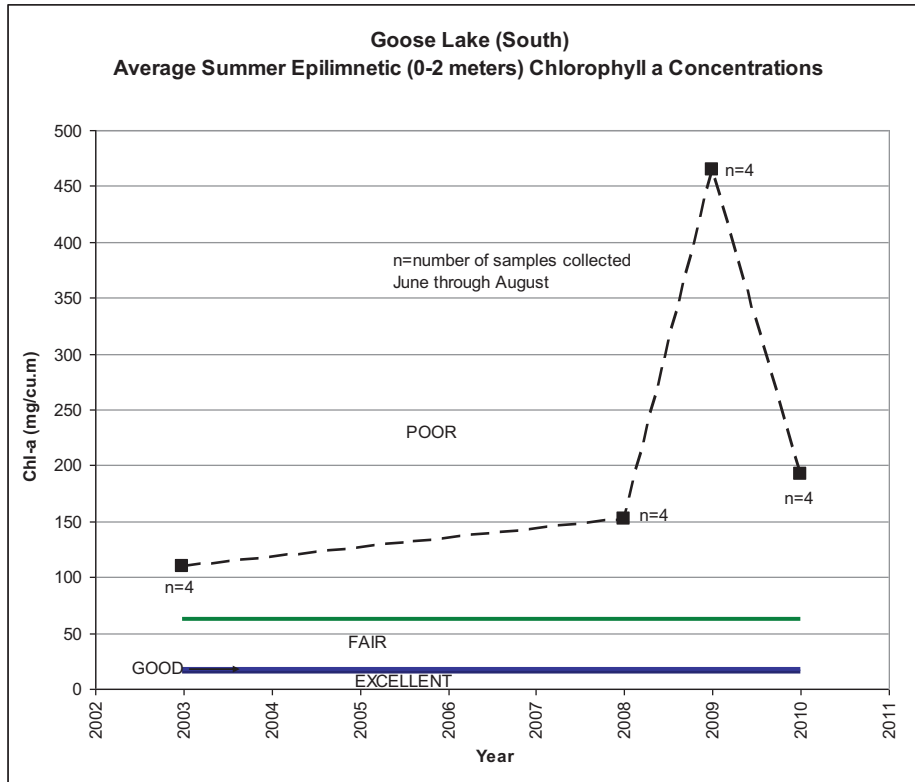

Goose Lake

GOOSE LAKE (NORTH)
SUMMER AVERAGE WATER CLARITY
Valley Branch Watershed District

**GOOSE LAKE (NORTH)
HISTORIC WATER QUALITY DATA
Valley Branch Watershed District**

**GOOSE LAKE (NORTH)
HISTORIC WATER QUALITY DATA
Valley Branch Watershed District**

GOOSE LAKE (SOUTH)
SUMMER AVERAGE WATER CLARITY
Valley Branch Watershed District

**GOOSE LAKE (SOUTH)
HISTORIC WATER QUALITY DATA
Valley Branch Watershed District**

**GOOSE LAKE (SOUTH)
HISTORIC WATER QUALITY DATA
Valley Branch Watershed District**