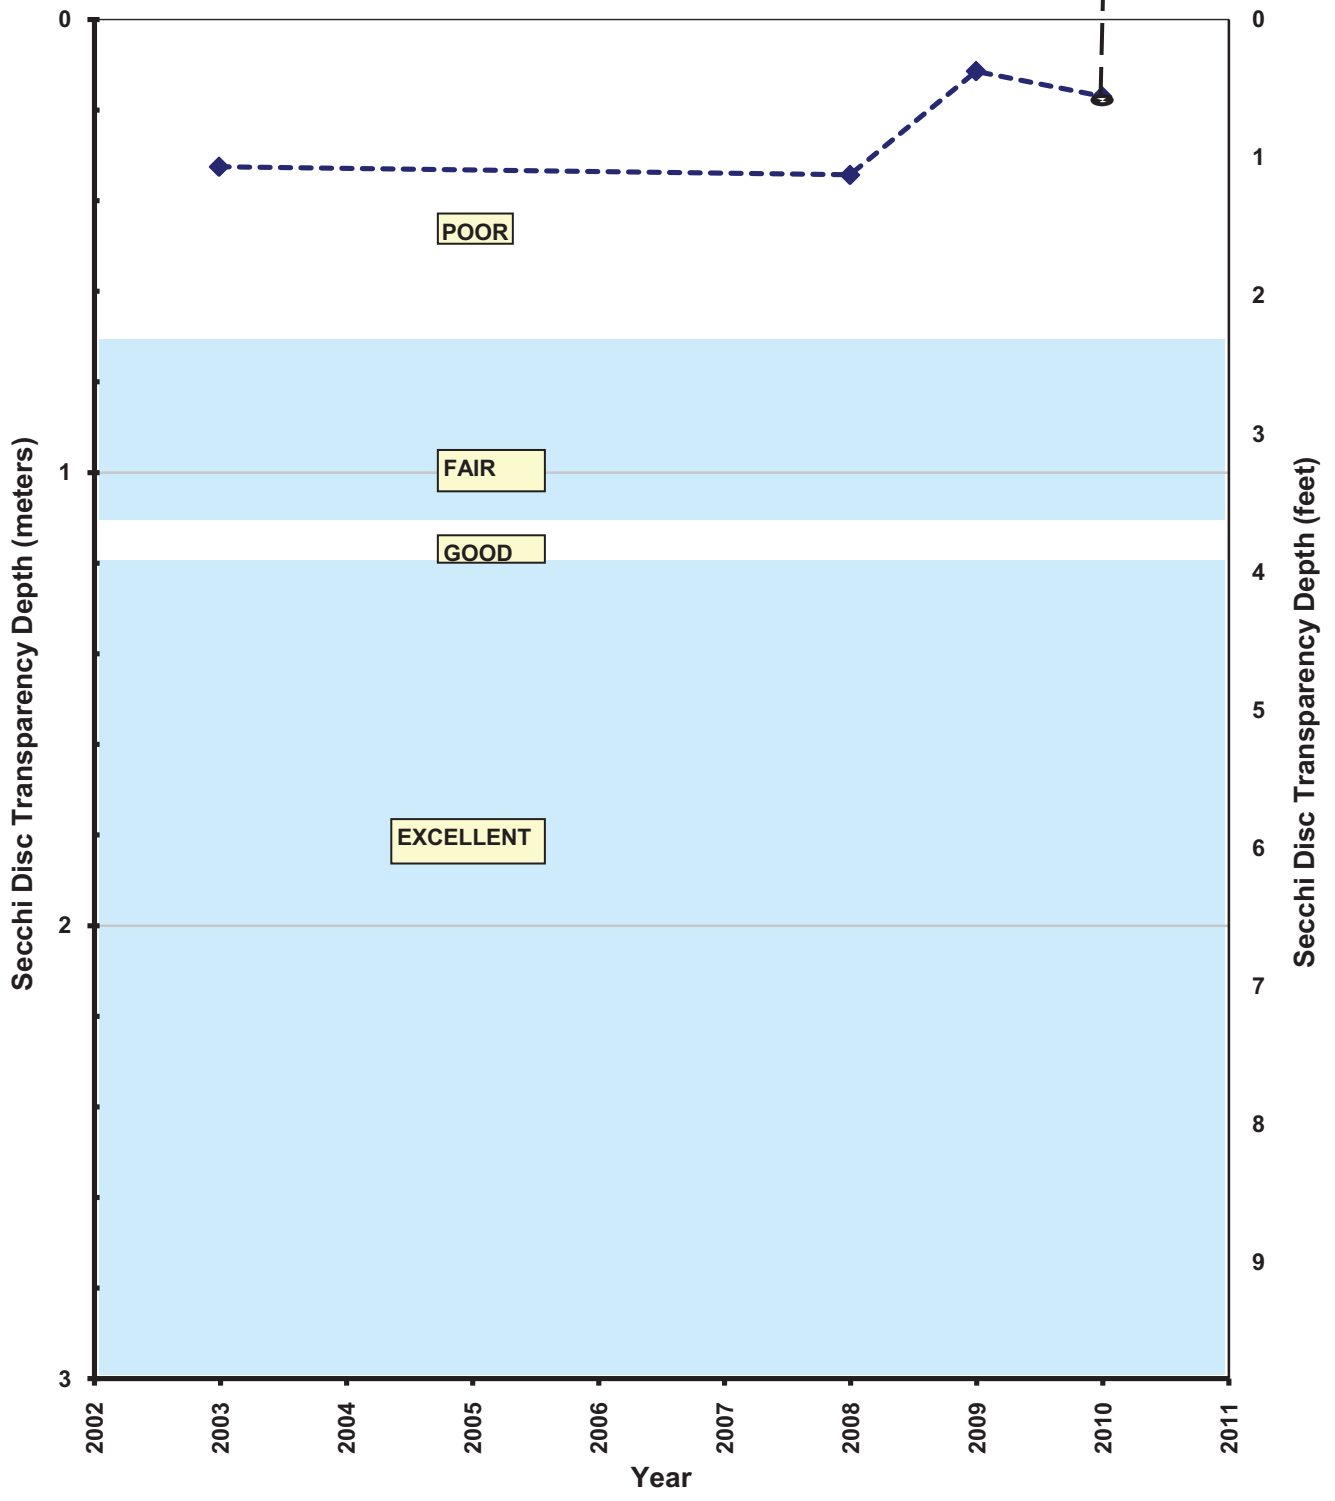

Goose Lake

GOOSE LAKE (NORTH)
SUMMER AVERAGE WATER CLARITY
Valley Branch Watershed District

**GOOSE LAKE (NORTH)
HISTORIC WATER QUALITY DATA
Valley Branch Watershed District**

**GOOSE LAKE (NORTH)
HISTORIC WATER QUALITY DATA
Valley Branch Watershed District**

GOOSE LAKE (SOUTH)
SUMMER AVERAGE WATER CLARITY
Valley Branch Watershed District

**GOOSE LAKE (SOUTH)
HISTORIC WATER QUALITY DATA
Valley Branch Watershed District**

**GOOSE LAKE (SOUTH)
HISTORIC WATER QUALITY DATA
Valley Branch Watershed District**