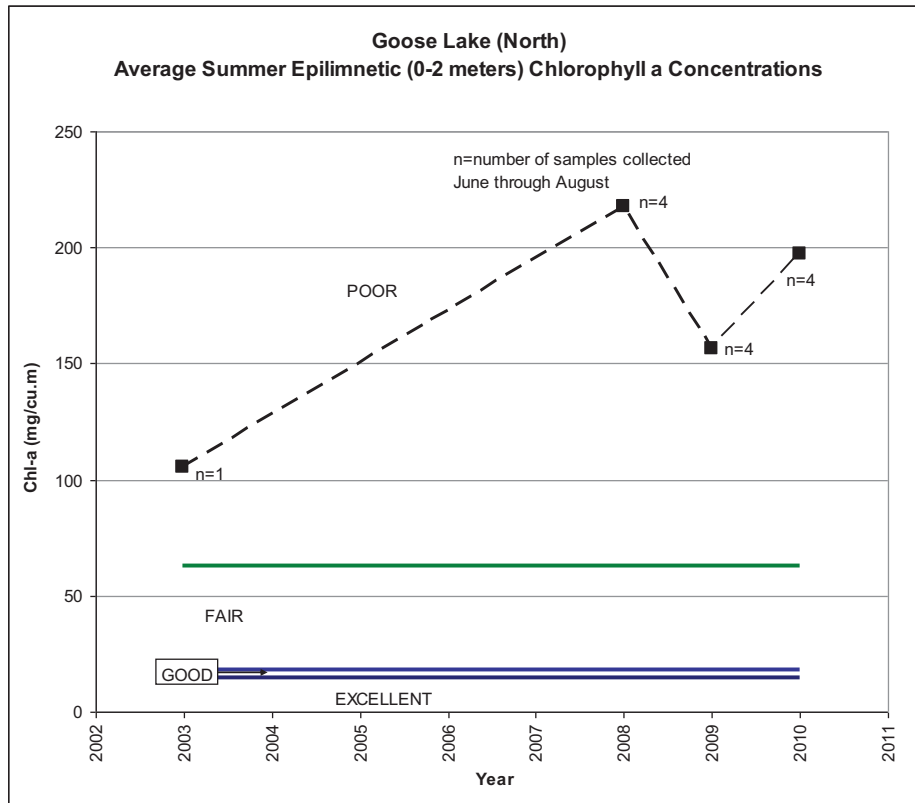

Goose Lake

GOOSE LAKE (NORTH)
SUMMER AVERAGE WATER CLARITY
Valley Branch Watershed District

**GOOSE LAKE (NORTH)
HISTORIC WATER QUALITY DATA
Valley Branch Watershed District**

**GOOSE LAKE (NORTH)
HISTORIC WATER QUALITY DATA
Valley Branch Watershed District**

GOOSE LAKE (SOUTH)
SUMMER AVERAGE WATER CLARITY
Valley Branch Watershed District

**GOOSE LAKE (SOUTH)
HISTORIC WATER QUALITY DATA
Valley Branch Watershed District**

**GOOSE LAKE (SOUTH)
HISTORIC WATER QUALITY DATA
Valley Branch Watershed District**