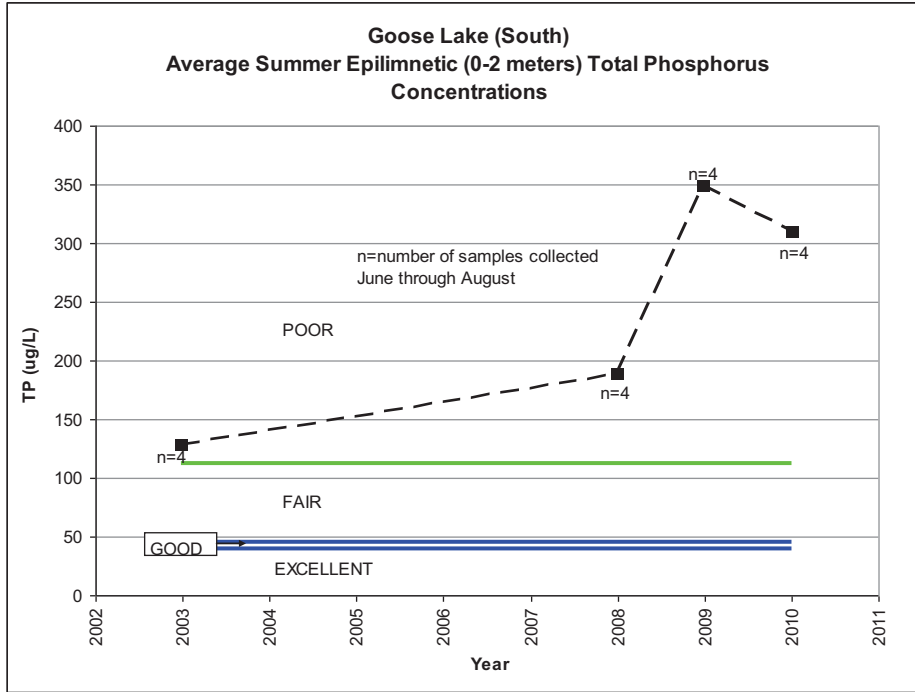

Goose Lake

GOOSE LAKE (NORTH)
SUMMER AVERAGE WATER CLARITY
Valley Branch Watershed District

**GOOSE LAKE (NORTH)
HISTORIC WATER QUALITY DATA
Valley Branch Watershed District**

**GOOSE LAKE (NORTH)
HISTORIC WATER QUALITY DATA
Valley Branch Watershed District**

GOOSE LAKE (SOUTH)
SUMMER AVERAGE WATER CLARITY
Valley Branch Watershed District

**GOOSE LAKE (SOUTH)
HISTORIC WATER QUALITY DATA
Valley Branch Watershed District**

**GOOSE LAKE (SOUTH)
HISTORIC WATER QUALITY DATA
Valley Branch Watershed District**