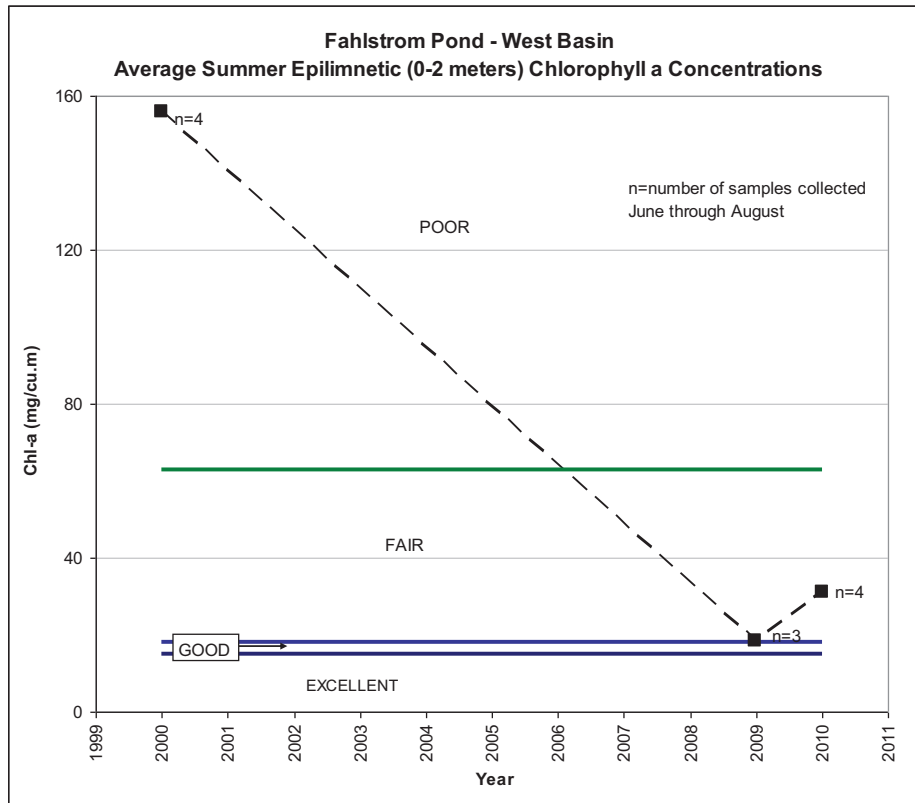

Fahlstrom Pond

Figure

FAHLSTROM POND - WEST BASIN
SUMMER AVERAGE WATER CLARITY
Valley Branch Watershed District

**FAHLSTROM POND – WEST BASIN
HISTORIC WATER QUALITY DATA
Valley Branch Watershed District**

Fahlstrom Pond - West Basin
Carlson TSI Index Based on Summer Average Water Clarity

**FAHLSTROM POND – WEST BASIN
HISTORIC WATER QUALITY DATA
Valley Branch Watershed District**

Figure

FAHLSTROM POND - EAST BASIN
SUMMER AVERAGE WATER CLARITY
Valley Branch Watershed District

**FAHLSTROM POND – EAST BASIN
HISTORIC WATER QUALITY DATA
Valley Branch Watershed District**

Fahlstrom Pond - East Basin
Carlson TSI Index Based on Summer Average Water Clarity

FAHLSTROM POND – EAST BASIN
HISTORIC WATER QUALITY DATA
Valley Branch Watershed District