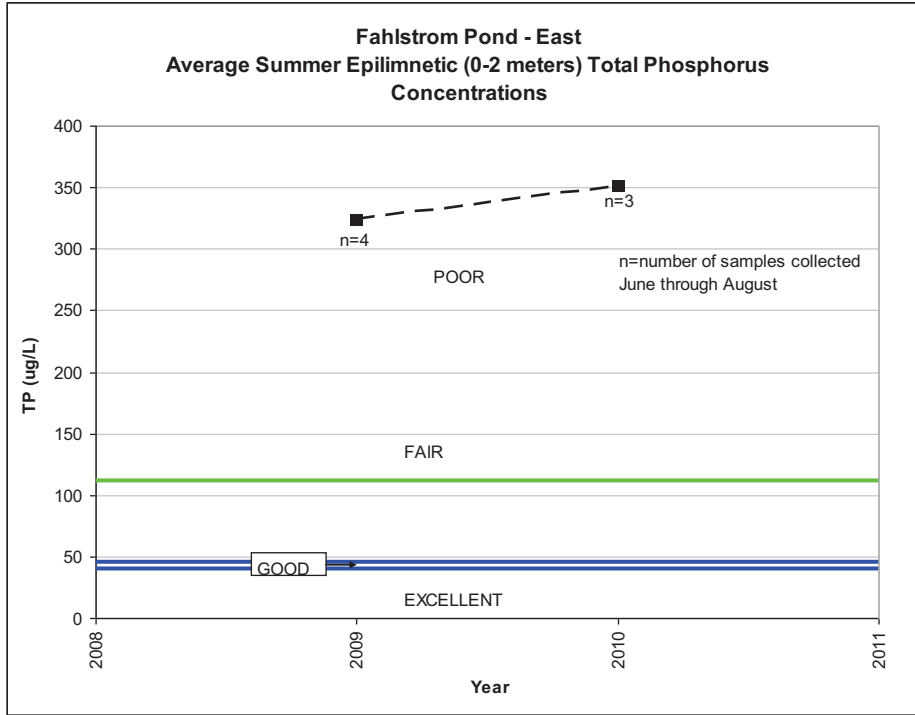

Fahlstrom Pond

Figure

FAHLSTROM POND - WEST BASIN
SUMMER AVERAGE WATER CLARITY
Valley Branch Watershed District

**FAHLSTROM POND – WEST BASIN
HISTORIC WATER QUALITY DATA
Valley Branch Watershed District**

Fahlstrom Pond - West Basin
Carlson TSI Index Based on Summer Average Water Clarity

**FAHLSTROM POND – WEST BASIN
HISTORIC WATER QUALITY DATA
Valley Branch Watershed District**

Figure

FAHLSTROM POND - EAST BASIN
SUMMER AVERAGE WATER CLARITY
Valley Branch Watershed District

**FAHLSTROM POND – EAST BASIN
HISTORIC WATER QUALITY DATA
Valley Branch Watershed District**

Fahlstrom Pond - East Basin
Carlson TSI Index Based on Summer Average Water Clarity

FAHLSTROM POND – EAST BASIN
HISTORIC WATER QUALITY DATA
Valley Branch Watershed District