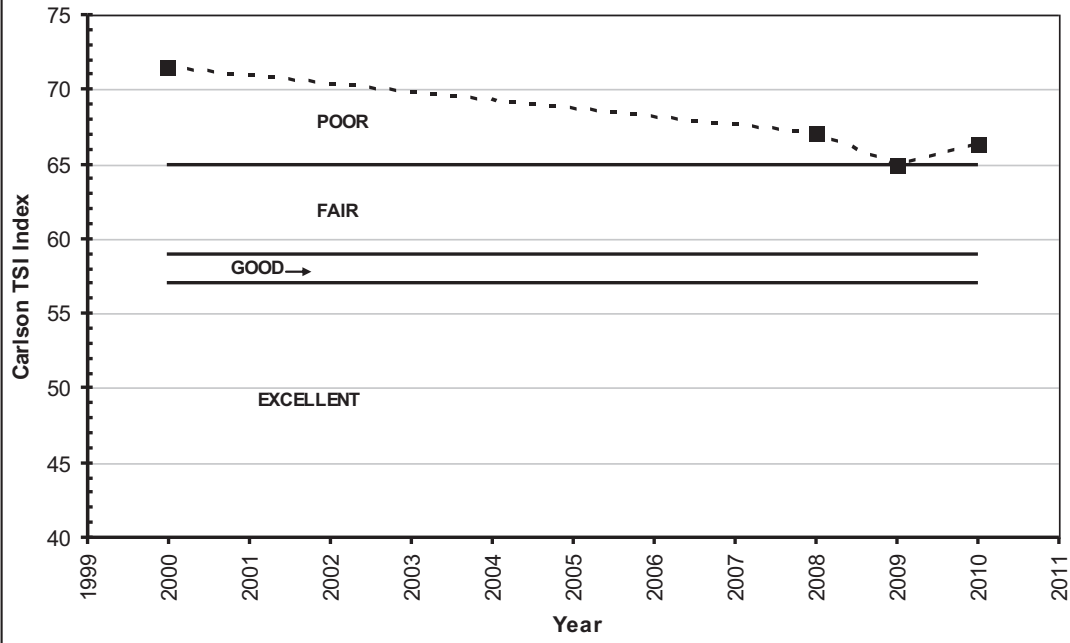

Fahlstrom Pond

Figure

FAHLSTROM POND - WEST BASIN
SUMMER AVERAGE WATER CLARITY
Valley Branch Watershed District

**FAHLSTROM POND – WEST BASIN
HISTORIC WATER QUALITY DATA
Valley Branch Watershed District**

Fahlstrom Pond - West Basin
Carlson TSI Index Based on Summer Average Water Clarity

**FAHLSTROM POND – WEST BASIN
HISTORIC WATER QUALITY DATA
Valley Branch Watershed District**

Figure

FAHLSTROM POND - EAST BASIN
SUMMER AVERAGE WATER CLARITY
Valley Branch Watershed District