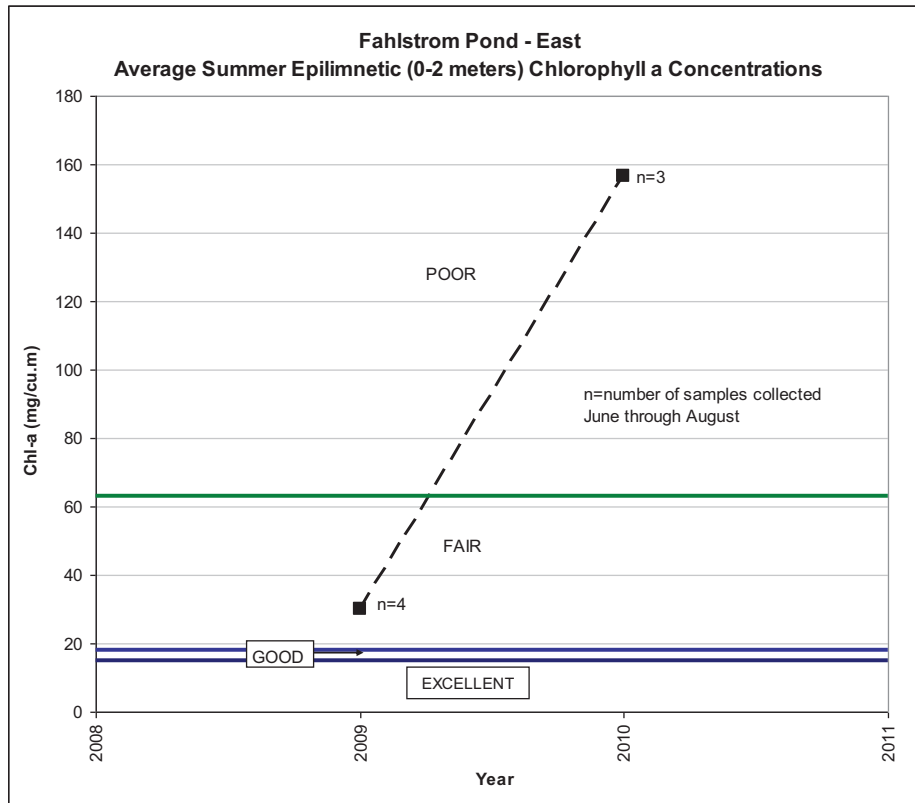

Fahlstrom Pond

Figure

FAHLSTROM POND - WEST BASIN
SUMMER AVERAGE WATER CLARITY
Valley Branch Watershed District

**FAHLSTROM POND – WEST BASIN
HISTORIC WATER QUALITY DATA
Valley Branch Watershed District**

Fahlstrom Pond - West Basin
Carlson TSI Index Based on Summer Average Water Clarity

**FAHLSTROM POND – WEST BASIN
HISTORIC WATER QUALITY DATA
Valley Branch Watershed District**

Figure

FAHLSTROM POND - EAST BASIN
SUMMER AVERAGE WATER CLARITY
Valley Branch Watershed District

**FAHLSTROM POND – EAST BASIN
HISTORIC WATER QUALITY DATA
Valley Branch Watershed District**

Fahlstrom Pond - East Basin
Carlson TSI Index Based on Summer Average Water Clarity

FAHLSTROM POND – EAST BASIN
HISTORIC WATER QUALITY DATA
Valley Branch Watershed District