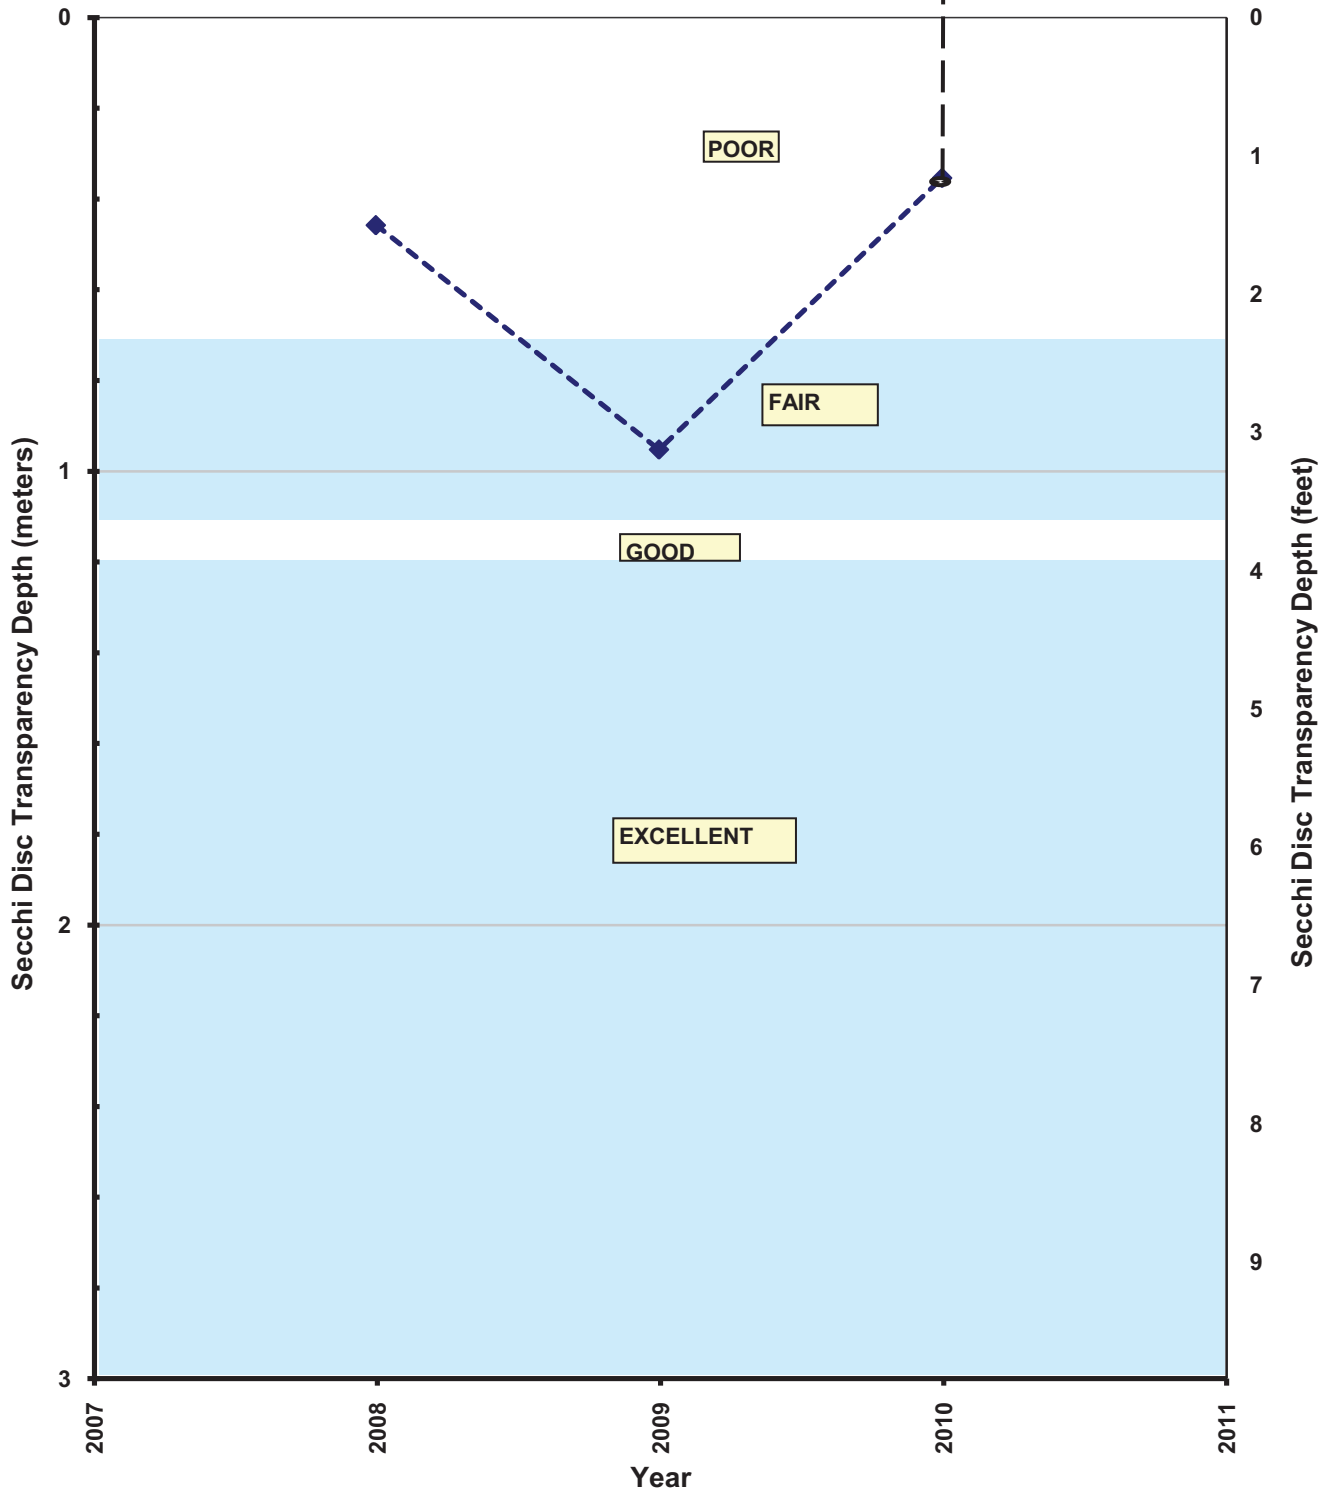

Fahlstrom Pond

Figure

FAHLSTROM POND - WEST BASIN
SUMMER AVERAGE WATER CLARITY
Valley Branch Watershed District

**FAHLSTROM POND – WEST BASIN
HISTORIC WATER QUALITY DATA
Valley Branch Watershed District**

Fahlstrom Pond - West Basin
Carlson TSI Index Based on Summer Average Water Clarity

**FAHLSTROM POND – WEST BASIN
HISTORIC WATER QUALITY DATA
Valley Branch Watershed District**

Figure

FAHLSTROM POND - EAST BASIN
SUMMER AVERAGE WATER CLARITY
Valley Branch Watershed District

**FAHLSTROM POND – EAST BASIN
HISTORIC WATER QUALITY DATA
Valley Branch Watershed District**

Fahlstrom Pond - East Basin
Carlson TSI Index Based on Summer Average Water Clarity

FAHLSTROM POND – EAST BASIN
HISTORIC WATER QUALITY DATA
Valley Branch Watershed District