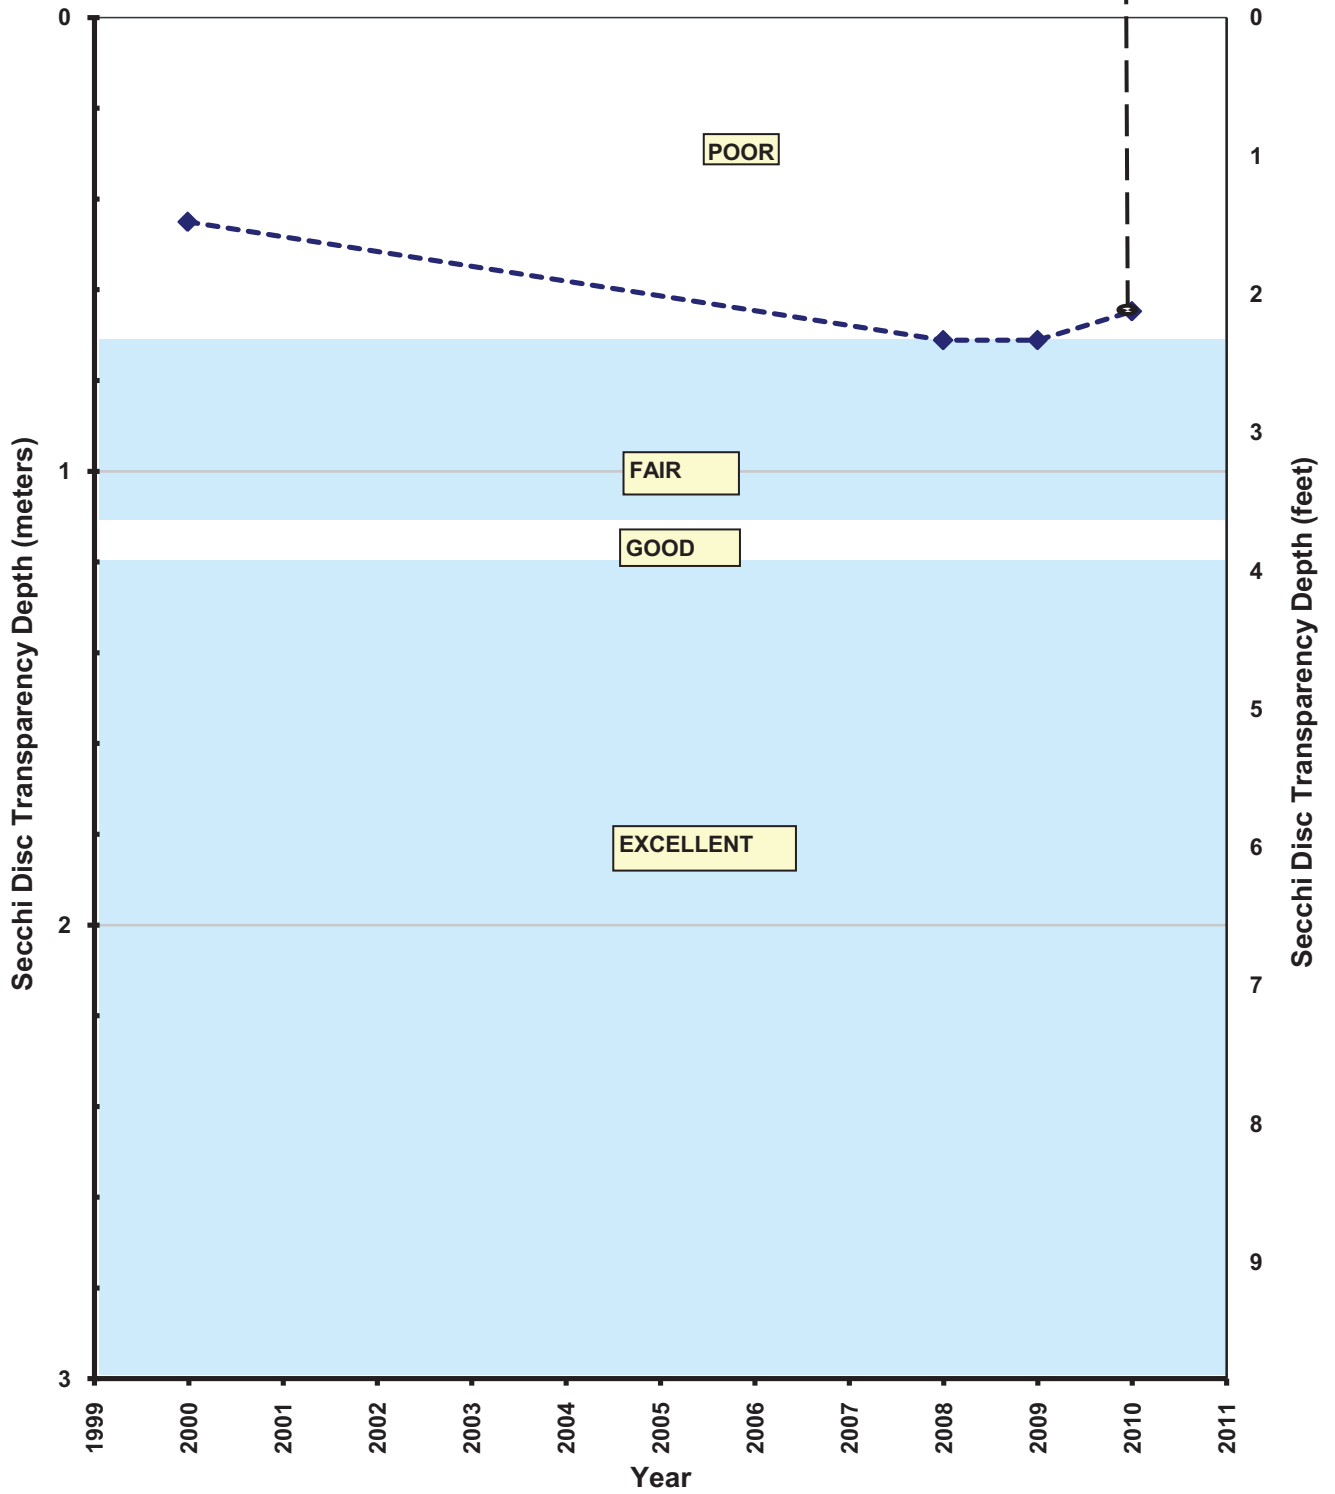

Fahlstrom Pond

Figure

FAHLSTROM POND - WEST BASIN
SUMMER AVERAGE WATER CLARITY
Valley Branch Watershed District

**FAHLSTROM POND – WEST BASIN
HISTORIC WATER QUALITY DATA
Valley Branch Watershed District**

Fahlstrom Pond - West Basin
Carlson TSI Index Based on Summer Average Water Clarity

**FAHLSTROM POND – WEST BASIN
HISTORIC WATER QUALITY DATA
Valley Branch Watershed District**

Figure

FAHLSTROM POND - EAST BASIN
SUMMER AVERAGE WATER CLARITY
Valley Branch Watershed District

**FAHLSTROM POND – EAST BASIN
HISTORIC WATER QUALITY DATA
Valley Branch Watershed District**

Fahlstrom Pond - East Basin
Carlson TSI Index Based on Summer Average Water Clarity

FAHLSTROM POND – EAST BASIN
HISTORIC WATER QUALITY DATA
Valley Branch Watershed District