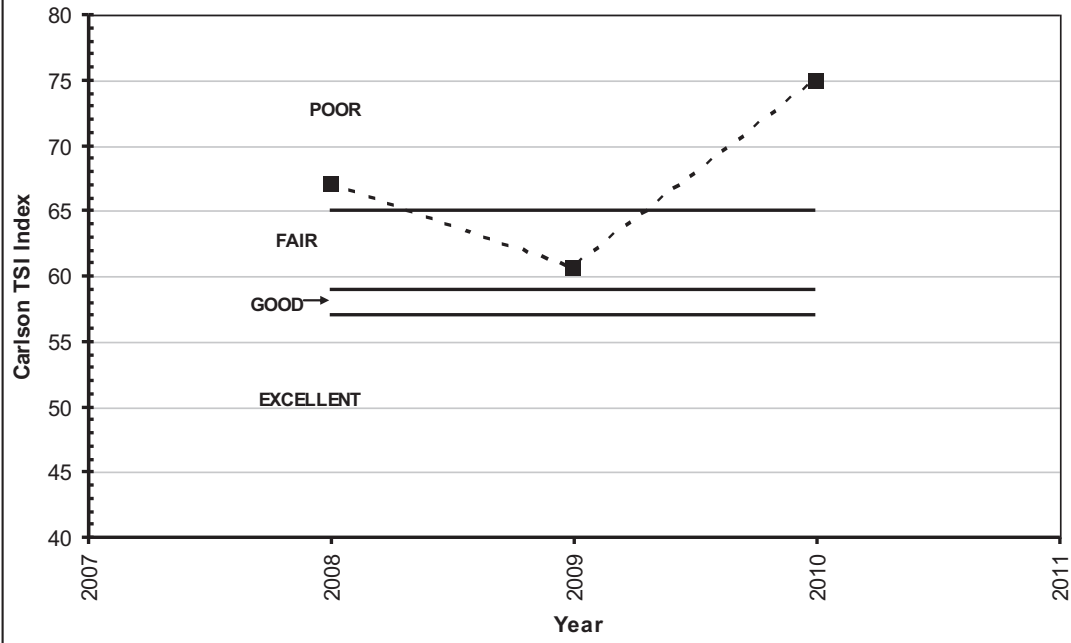

Fahlstrom Pond

Figure

FAHLSTROM POND - WEST BASIN
SUMMER AVERAGE WATER CLARITY
Valley Branch Watershed District

**FAHLSTROM POND – WEST BASIN
HISTORIC WATER QUALITY DATA
Valley Branch Watershed District**

Fahlstrom Pond - West Basin
Carlson TSI Index Based on Summer Average Water Clarity

**FAHLSTROM POND – WEST BASIN
HISTORIC WATER QUALITY DATA
Valley Branch Watershed District**

Figure

FAHLSTROM POND - EAST BASIN
SUMMER AVERAGE WATER CLARITY
Valley Branch Watershed District

**FAHLSTROM POND – EAST BASIN
HISTORIC WATER QUALITY DATA
Valley Branch Watershed District**

Fahlstrom Pond - East Basin
Carlson TSI Index Based on Summer Average Water Clarity

FAHLSTROM POND – EAST BASIN
HISTORIC WATER QUALITY DATA
Valley Branch Watershed District