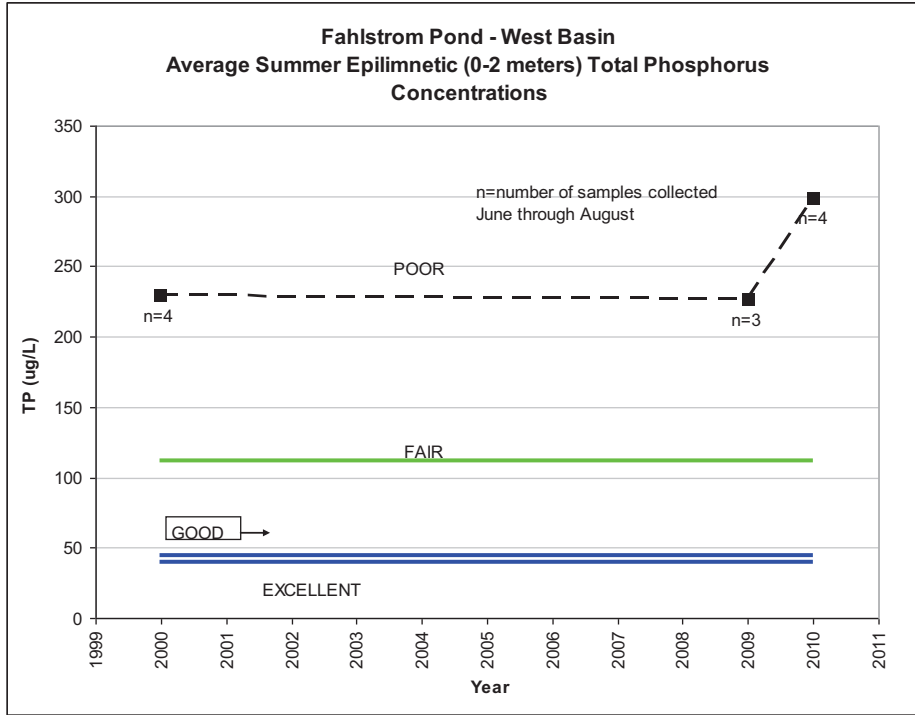

Fahlstrom Pond

Figure

FAHLSTROM POND - WEST BASIN
SUMMER AVERAGE WATER CLARITY
Valley Branch Watershed District

**FAHLSTROM POND – WEST BASIN
HISTORIC WATER QUALITY DATA
Valley Branch Watershed District**

Fahlstrom Pond - West Basin
Carlson TSI Index Based on Summer Average Water Clarity

**FAHLSTROM POND – WEST BASIN
HISTORIC WATER QUALITY DATA
Valley Branch Watershed District**

Figure

FAHLSTROM POND - EAST BASIN
SUMMER AVERAGE WATER CLARITY
Valley Branch Watershed District

**FAHLSTROM POND – EAST BASIN
HISTORIC WATER QUALITY DATA
Valley Branch Watershed District**

Fahlstrom Pond - East Basin
Carlson TSI Index Based on Summer Average Water Clarity

FAHLSTROM POND – EAST BASIN
HISTORIC WATER QUALITY DATA
Valley Branch Watershed District