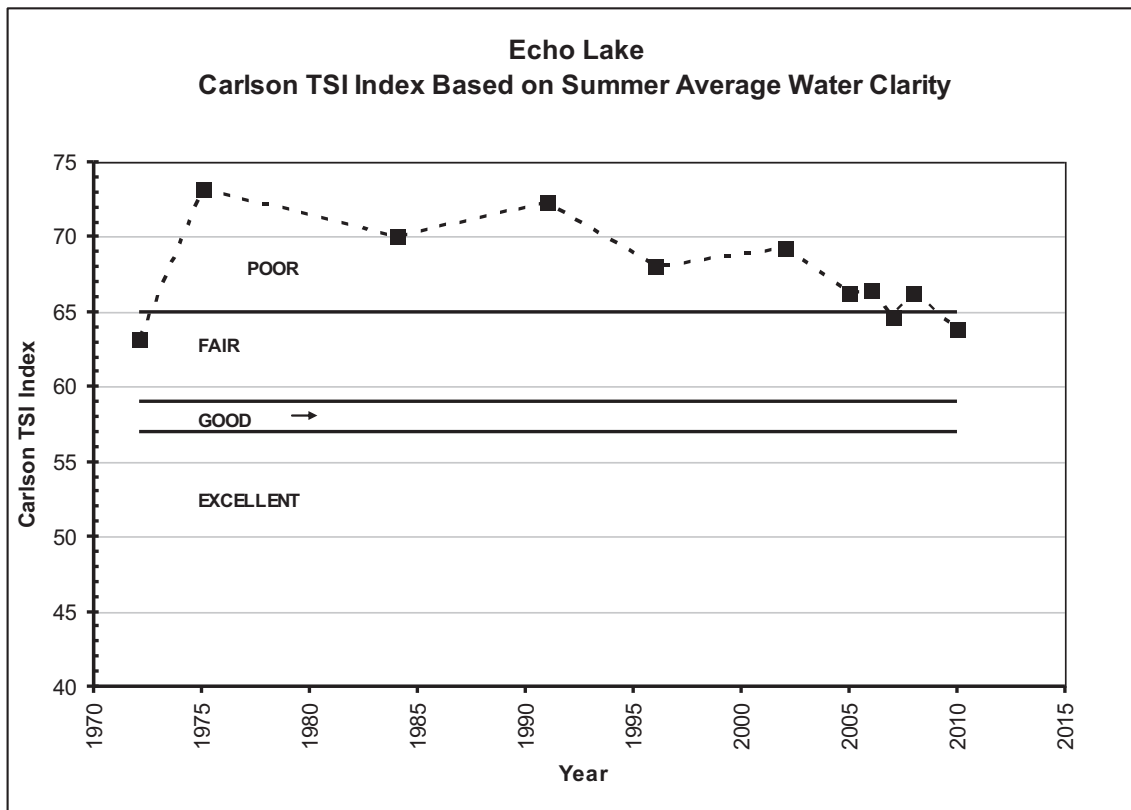

Echo Lake

**ECHO LAKE
SUMMER AVERAGE WATER CLARITY
Valley Branch Watershed District**

**ECHO LAKE
HISTORIC WATER QUALITY DATA
Valley Branch Watershed District**

**ECHO LAKE
HISTORIC WATER QUALITY DATA
Valley Branch Watershed District**