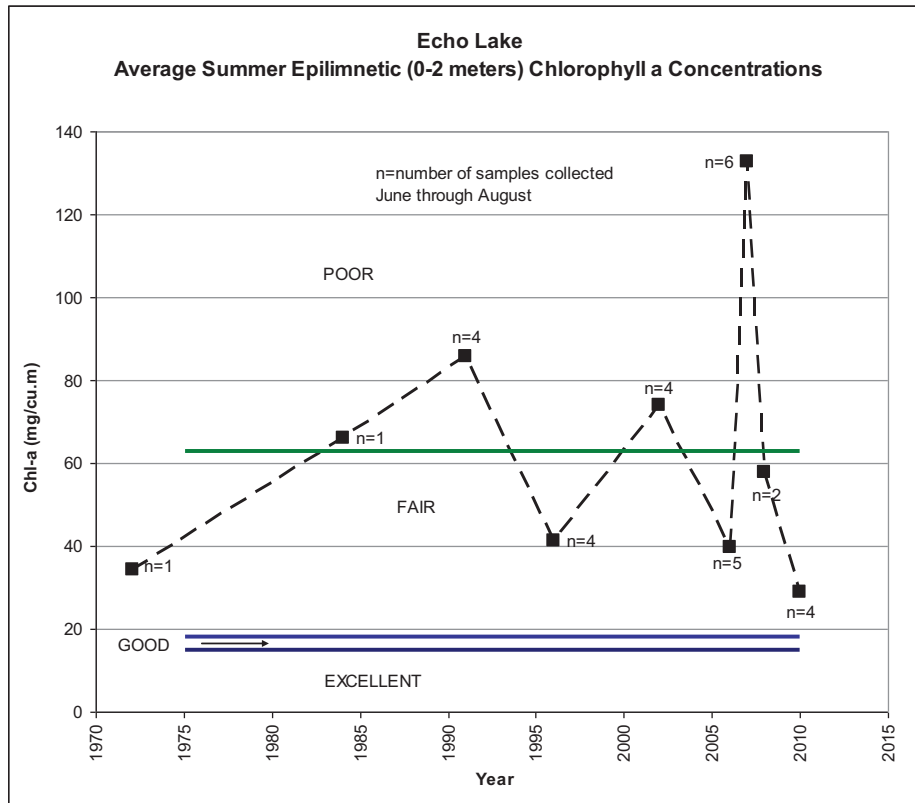

Echo Lake

**ECHO LAKE
SUMMER AVERAGE WATER CLARITY
Valley Branch Watershed District**

**ECHO LAKE
HISTORIC WATER QUALITY DATA
Valley Branch Watershed District**

**ECHO LAKE
HISTORIC WATER QUALITY DATA
Valley Branch Watershed District**