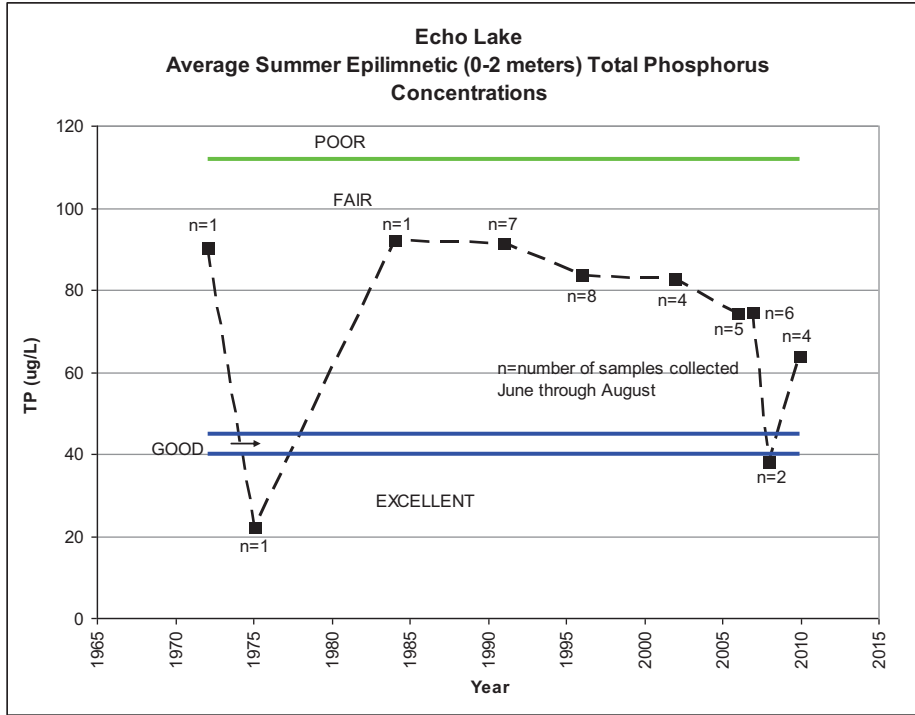

Echo Lake

**ECHO LAKE
SUMMER AVERAGE WATER CLARITY
Valley Branch Watershed District**

**ECHO LAKE
HISTORIC WATER QUALITY DATA
Valley Branch Watershed District**

**ECHO LAKE
HISTORIC WATER QUALITY DATA
Valley Branch Watershed District**