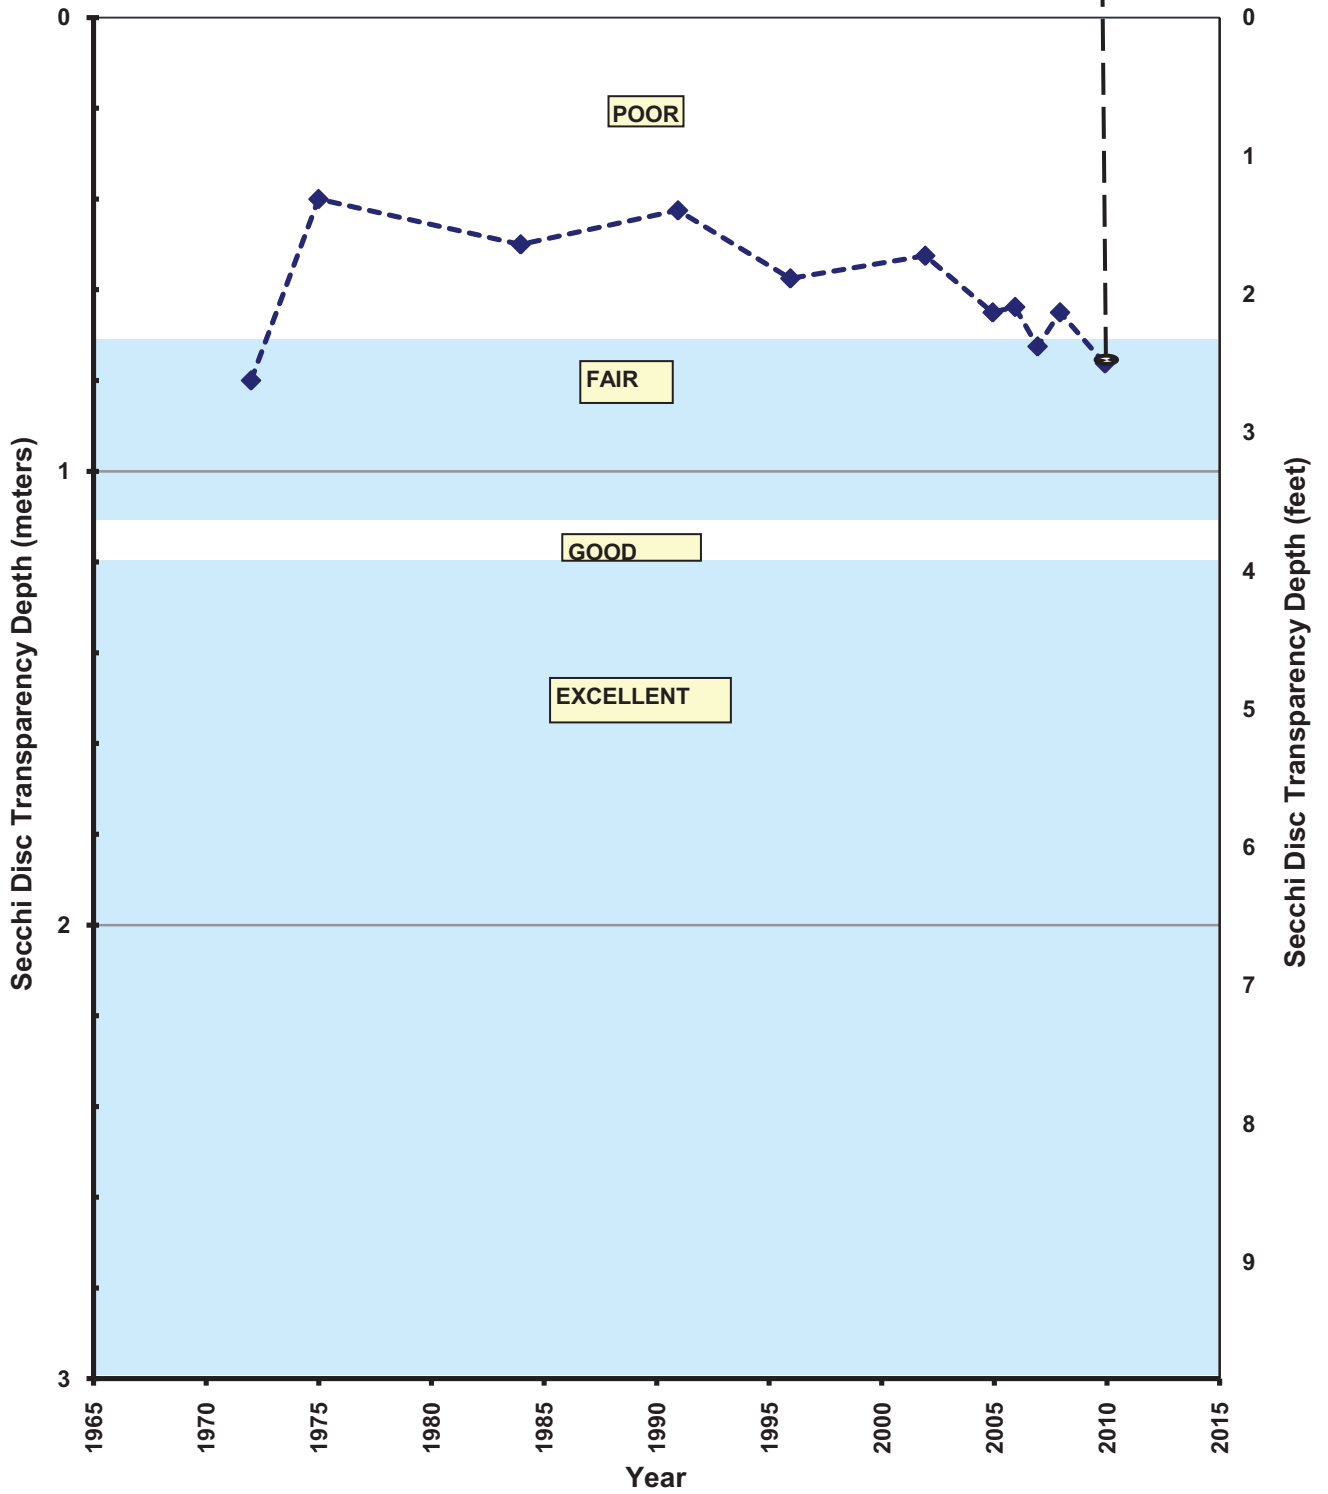

Echo Lake

**ECHO LAKE
SUMMER AVERAGE WATER CLARITY
Valley Branch Watershed District**

**ECHO LAKE
HISTORIC WATER QUALITY DATA
Valley Branch Watershed District**

**ECHO LAKE
HISTORIC WATER QUALITY DATA
Valley Branch Watershed District**