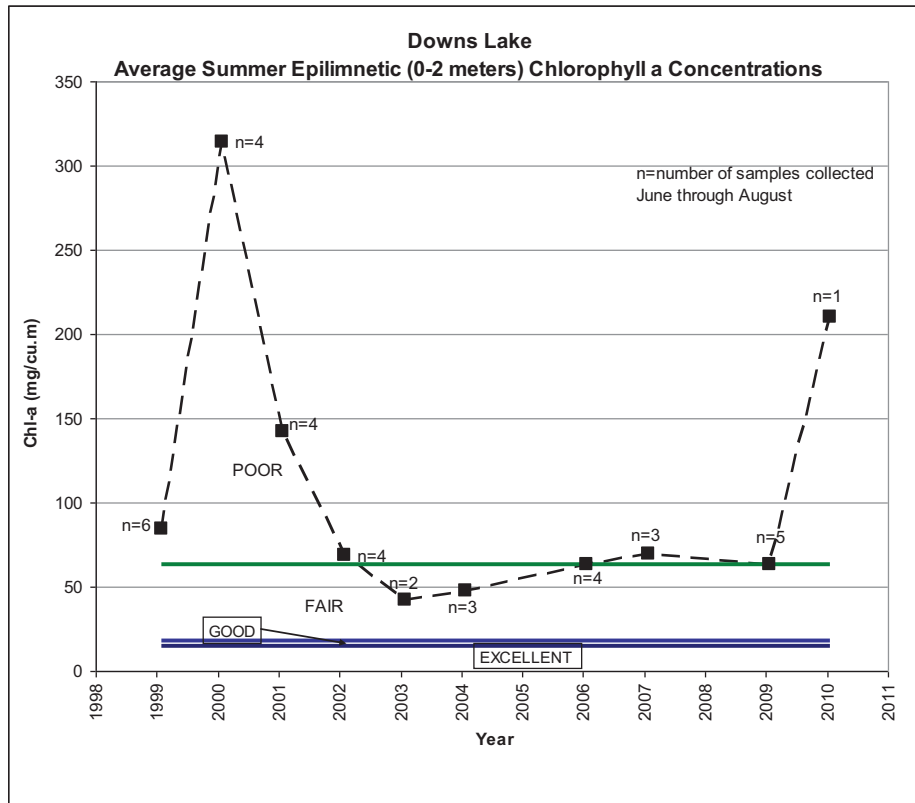

Downs Lake

**DOWNS LAKE
SUMMER AVERAGE WATER CLARITY
Valley Branch Watershed District**

**DOWNES LAKE
HISTORIC WATER QUALITY DATA
Valley Branch Watershed District**

**DOWNES LAKE
HISTORIC WATER QUALITY DATA
Valley Branch Watershed District**