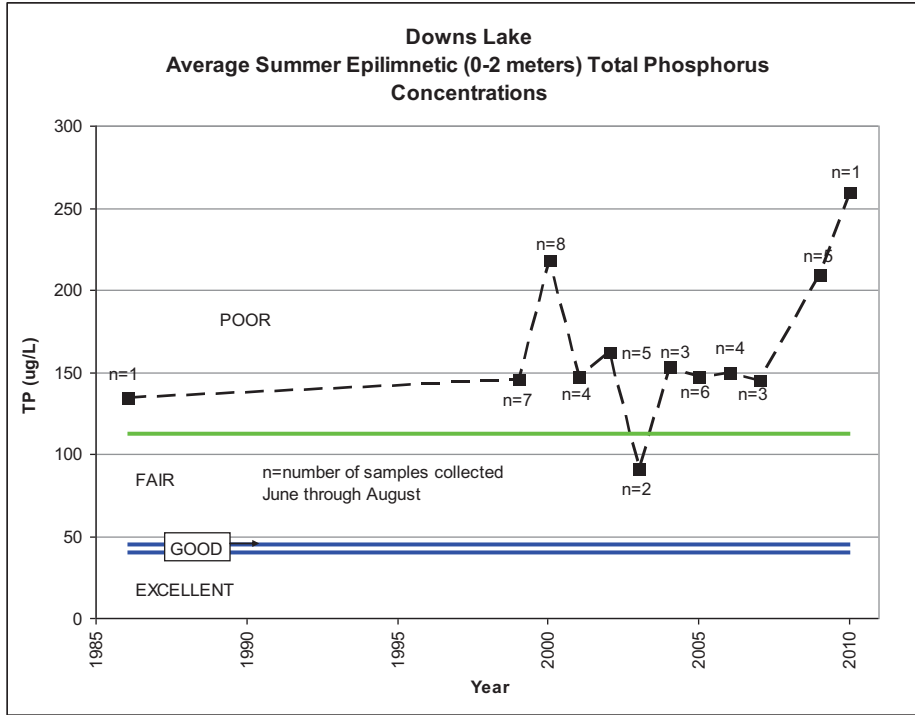

Downs Lake

**DOWNS LAKE
SUMMER AVERAGE WATER CLARITY
Valley Branch Watershed District**

**DOWNES LAKE
HISTORIC WATER QUALITY DATA
Valley Branch Watershed District**

**DOWNES LAKE
HISTORIC WATER QUALITY DATA
Valley Branch Watershed District**