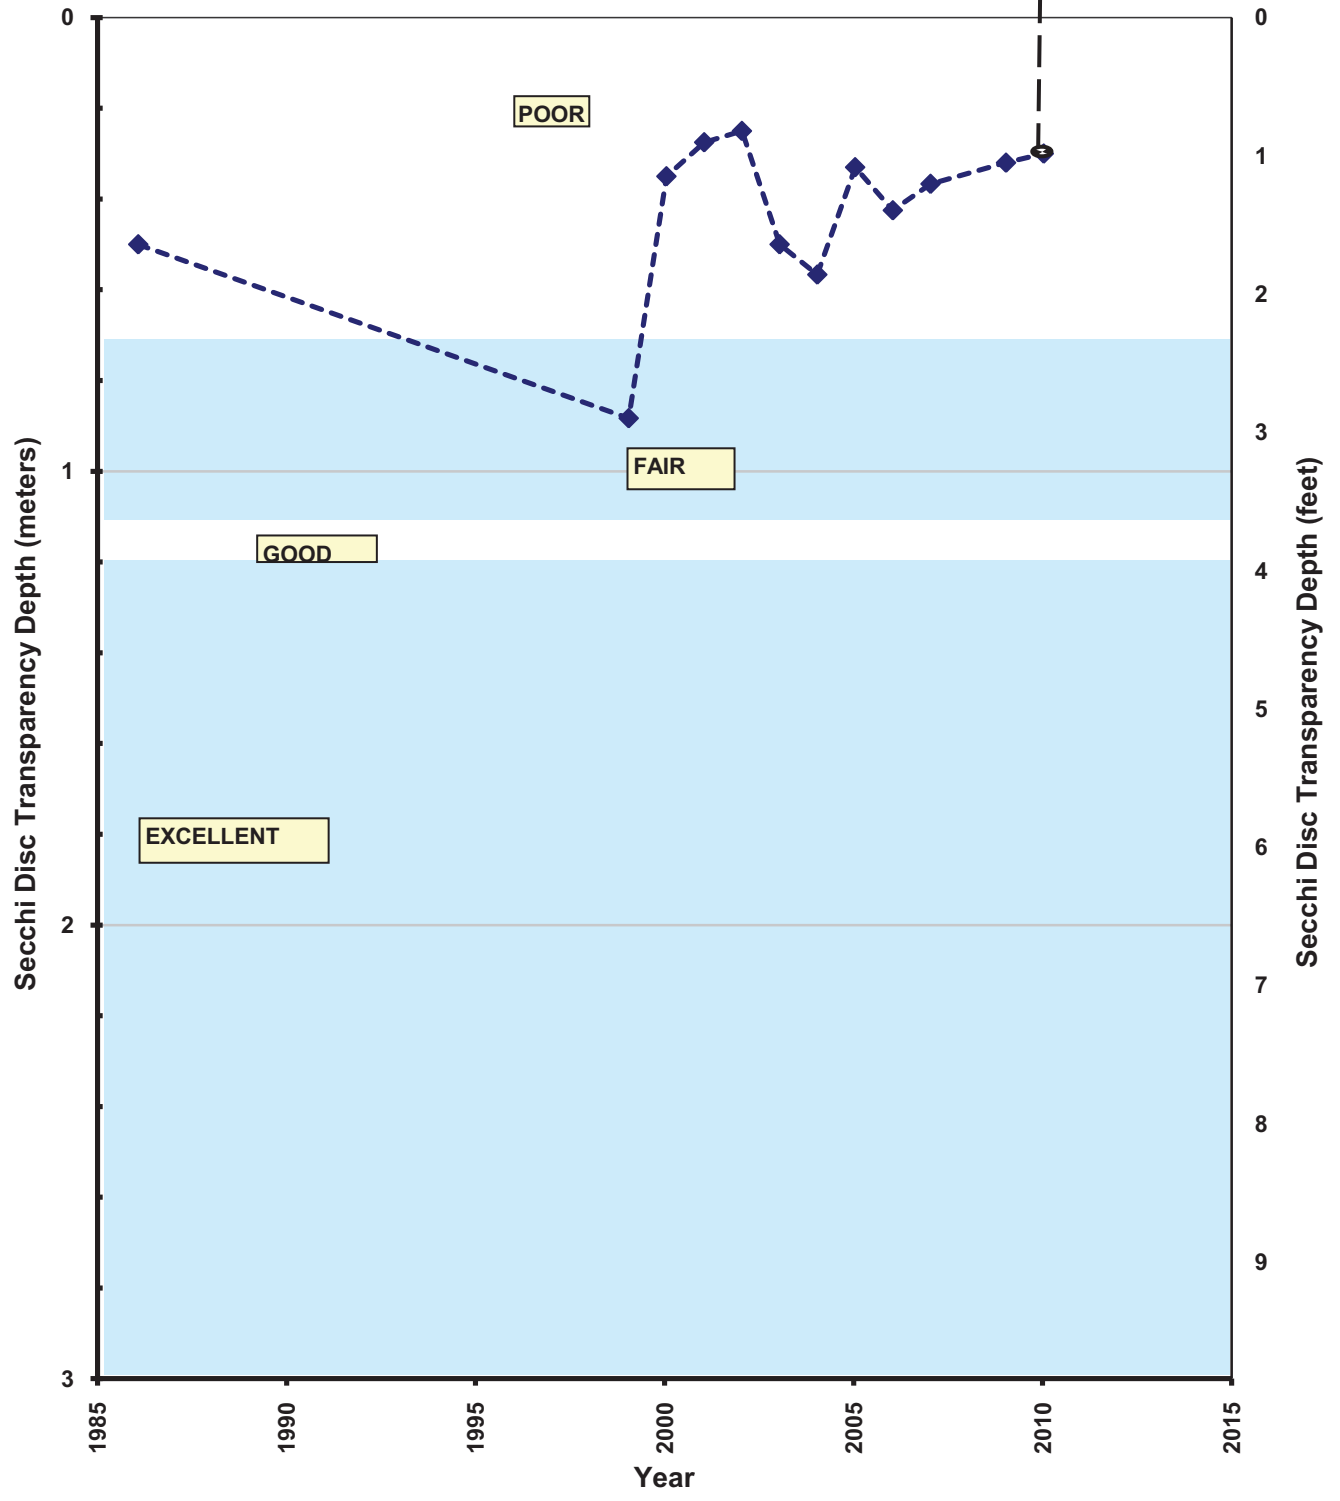

Downs Lake

**DOWNS LAKE
SUMMER AVERAGE WATER CLARITY
Valley Branch Watershed District**

**DOWNES LAKE
HISTORIC WATER QUALITY DATA
Valley Branch Watershed District**

**DOWNES LAKE
HISTORIC WATER QUALITY DATA
Valley Branch Watershed District**