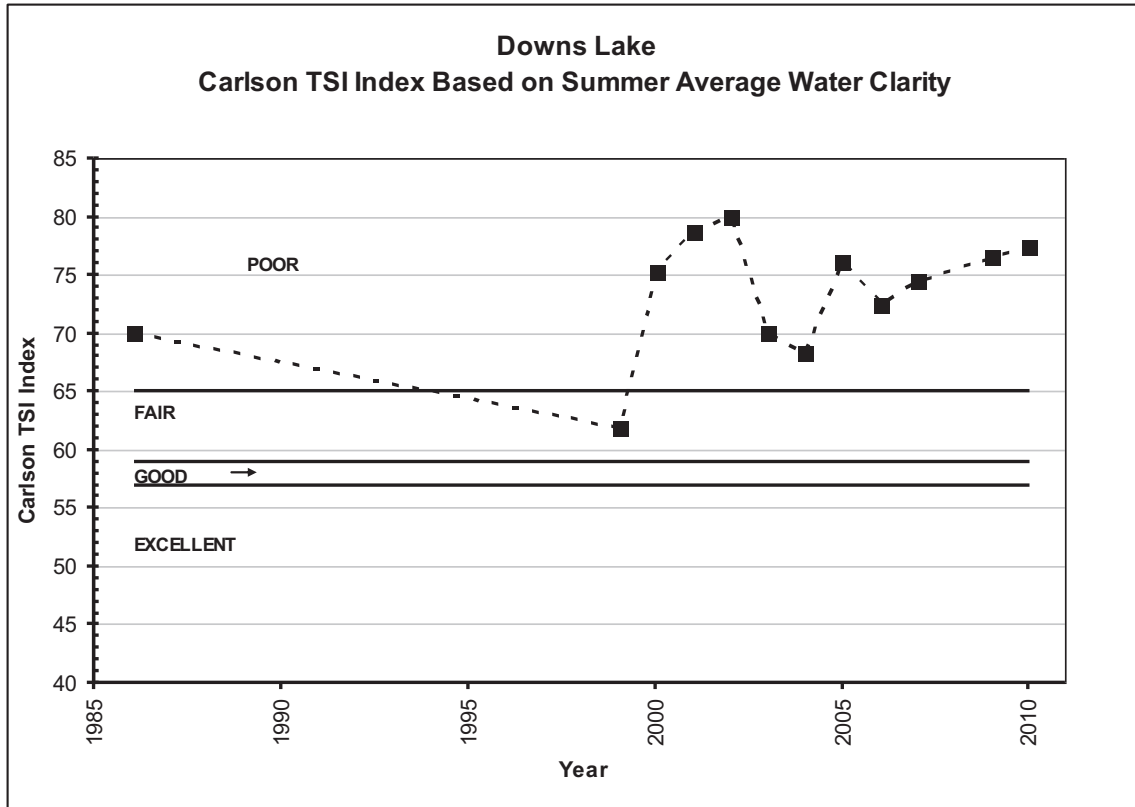

Downs Lake

**DOWNS LAKE
SUMMER AVERAGE WATER CLARITY
Valley Branch Watershed District**

**DOWNES LAKE
HISTORIC WATER QUALITY DATA
Valley Branch Watershed District**

**DOWNES LAKE
HISTORIC WATER QUALITY DATA
Valley Branch Watershed District**