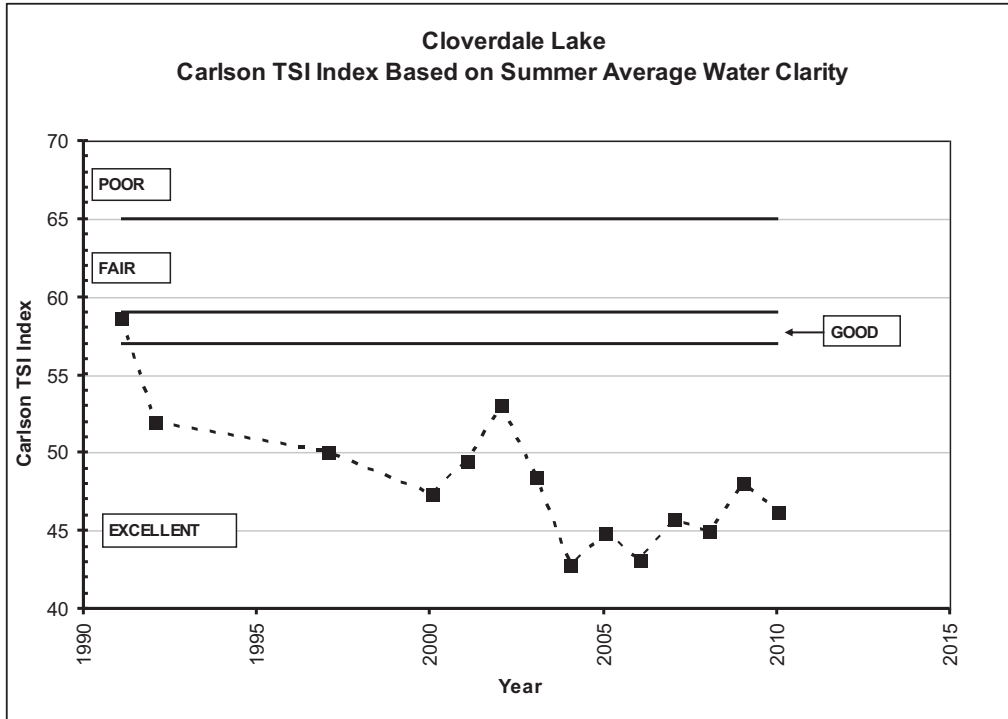

Cloverdale Lake

CLOVERDALE LAKE
SUMMER AVERAGE WATER CLARITY
Valley Branch Watershed District

**CLOVERDALE LAKE
HISTORIC WATER QUALITY DATA
Valley Branch Watershed District**

**CLOVERDALE LAKE
HISTORIC WATER QUALITY DATA
Valley Branch Watershed District**