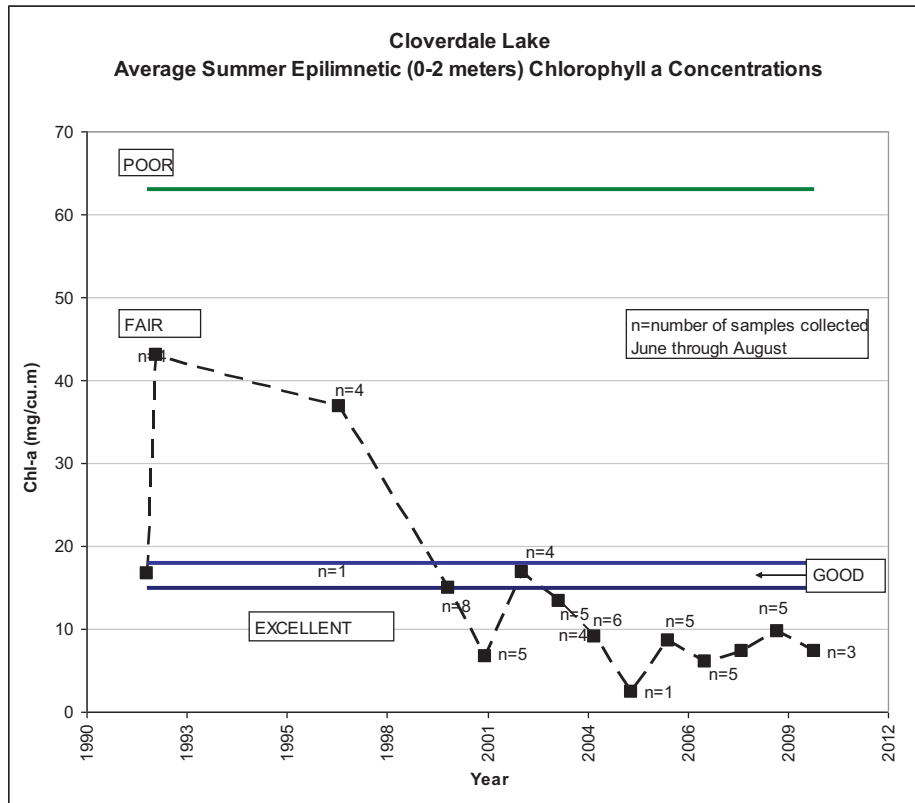

Cloverdale Lake

CLOVERDALE LAKE
SUMMER AVERAGE WATER CLARITY
Valley Branch Watershed District

**CLOVERDALE LAKE
HISTORIC WATER QUALITY DATA
Valley Branch Watershed District**

**CLOVERDALE LAKE
HISTORIC WATER QUALITY DATA
Valley Branch Watershed District**