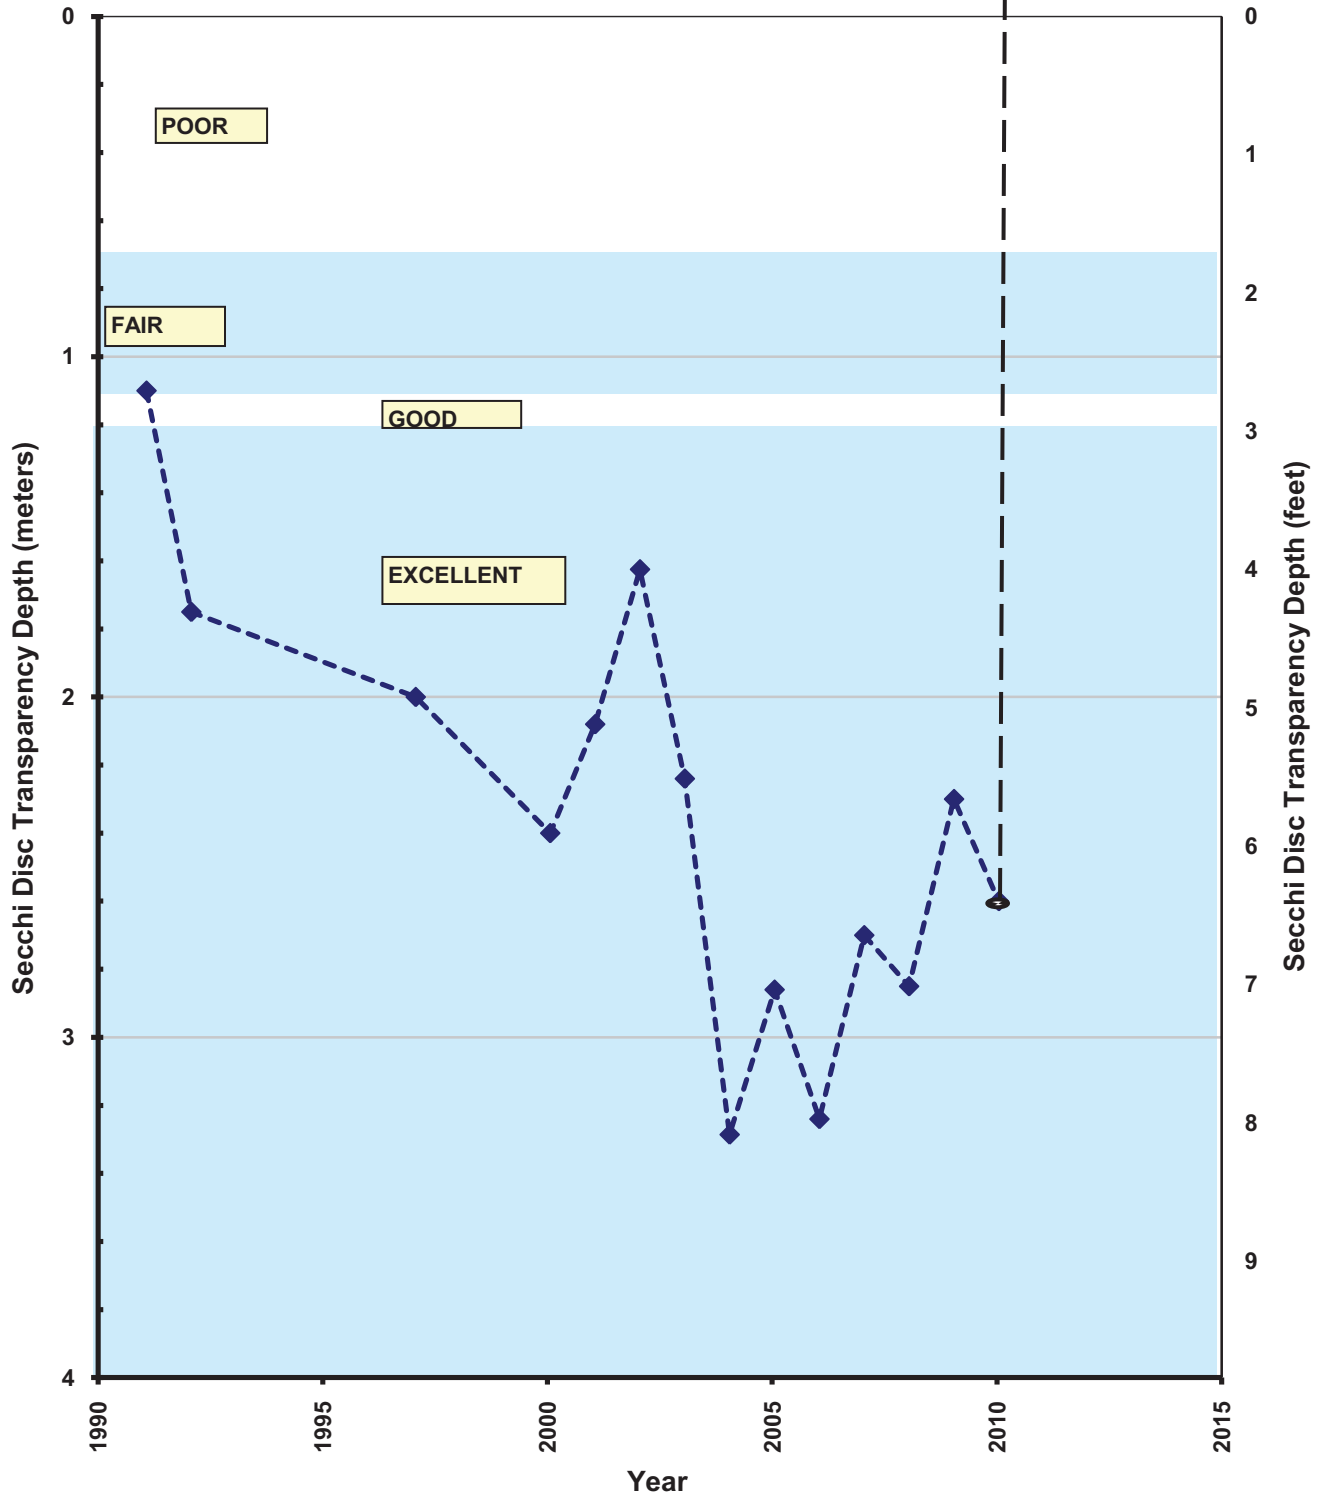

Cloverdale Lake

CLOVERDALE LAKE
SUMMER AVERAGE WATER CLARITY
Valley Branch Watershed District

**CLOVERDALE LAKE
HISTORIC WATER QUALITY DATA
Valley Branch Watershed District**

**CLOVERDALE LAKE
HISTORIC WATER QUALITY DATA
Valley Branch Watershed District**