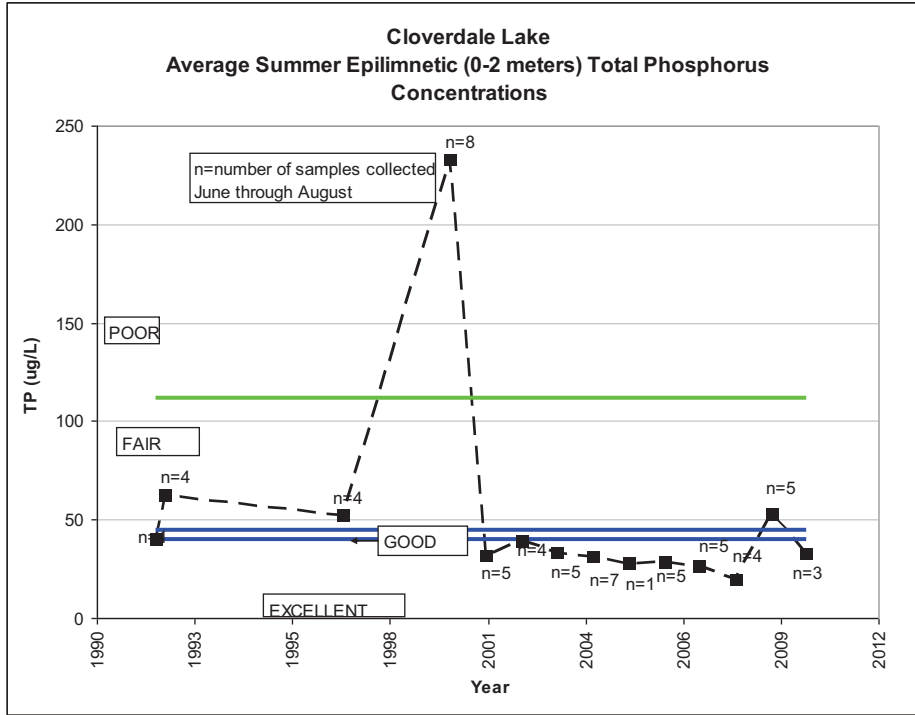

Cloverdale Lake

CLOVERDALE LAKE
SUMMER AVERAGE WATER CLARITY
Valley Branch Watershed District

**CLOVERDALE LAKE
HISTORIC WATER QUALITY DATA
Valley Branch Watershed District**

**CLOVERDALE LAKE
HISTORIC WATER QUALITY DATA
Valley Branch Watershed District**