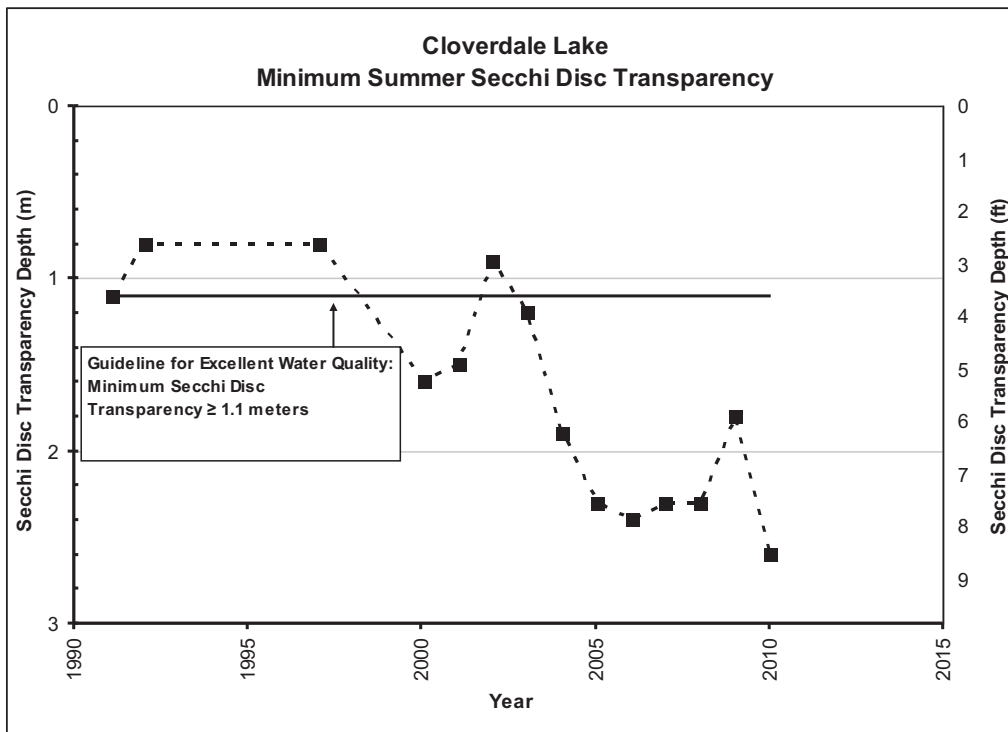

Cloverdale Lake

CLOVERDALE LAKE
SUMMER AVERAGE WATER CLARITY
Valley Branch Watershed District

**CLOVERDALE LAKE
HISTORIC WATER QUALITY DATA
Valley Branch Watershed District**

**CLOVERDALE LAKE
HISTORIC WATER QUALITY DATA
Valley Branch Watershed District**