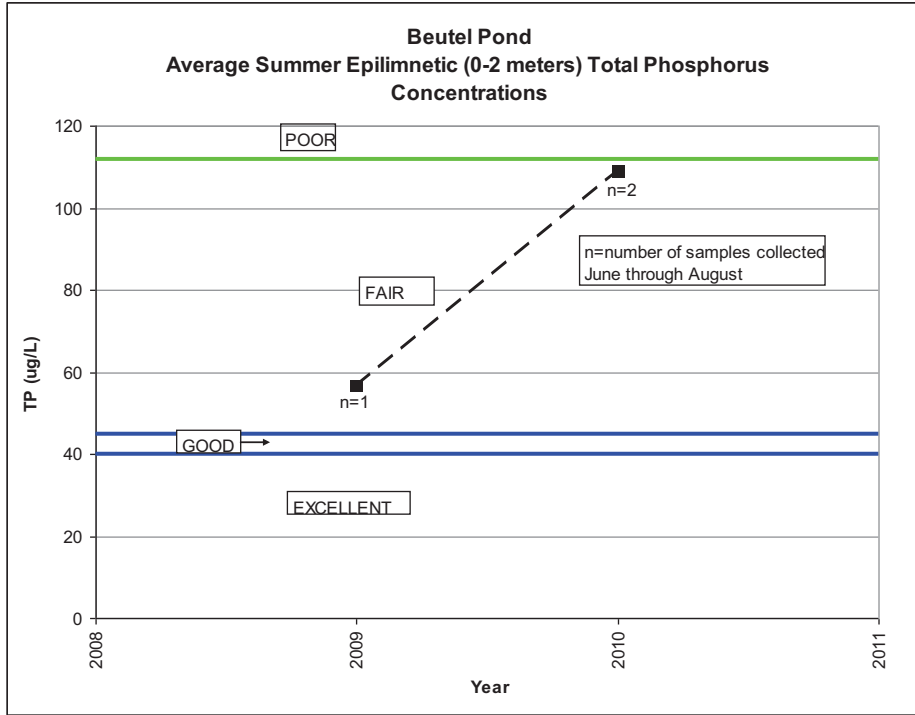

**Beutel Pond**

Figure

BEUTEL POND  
 SUMMER AVERAGE WATER CLARITY  
 Valley Branch Watershed District

**BEUTEL POND  
HISTORIC WATER QUALITY DATA  
Valley Branch Watershed District**

**BEUTEL POND  
HISTORIC WATER QUALITY DATA  
Valley Branch Watershed District**