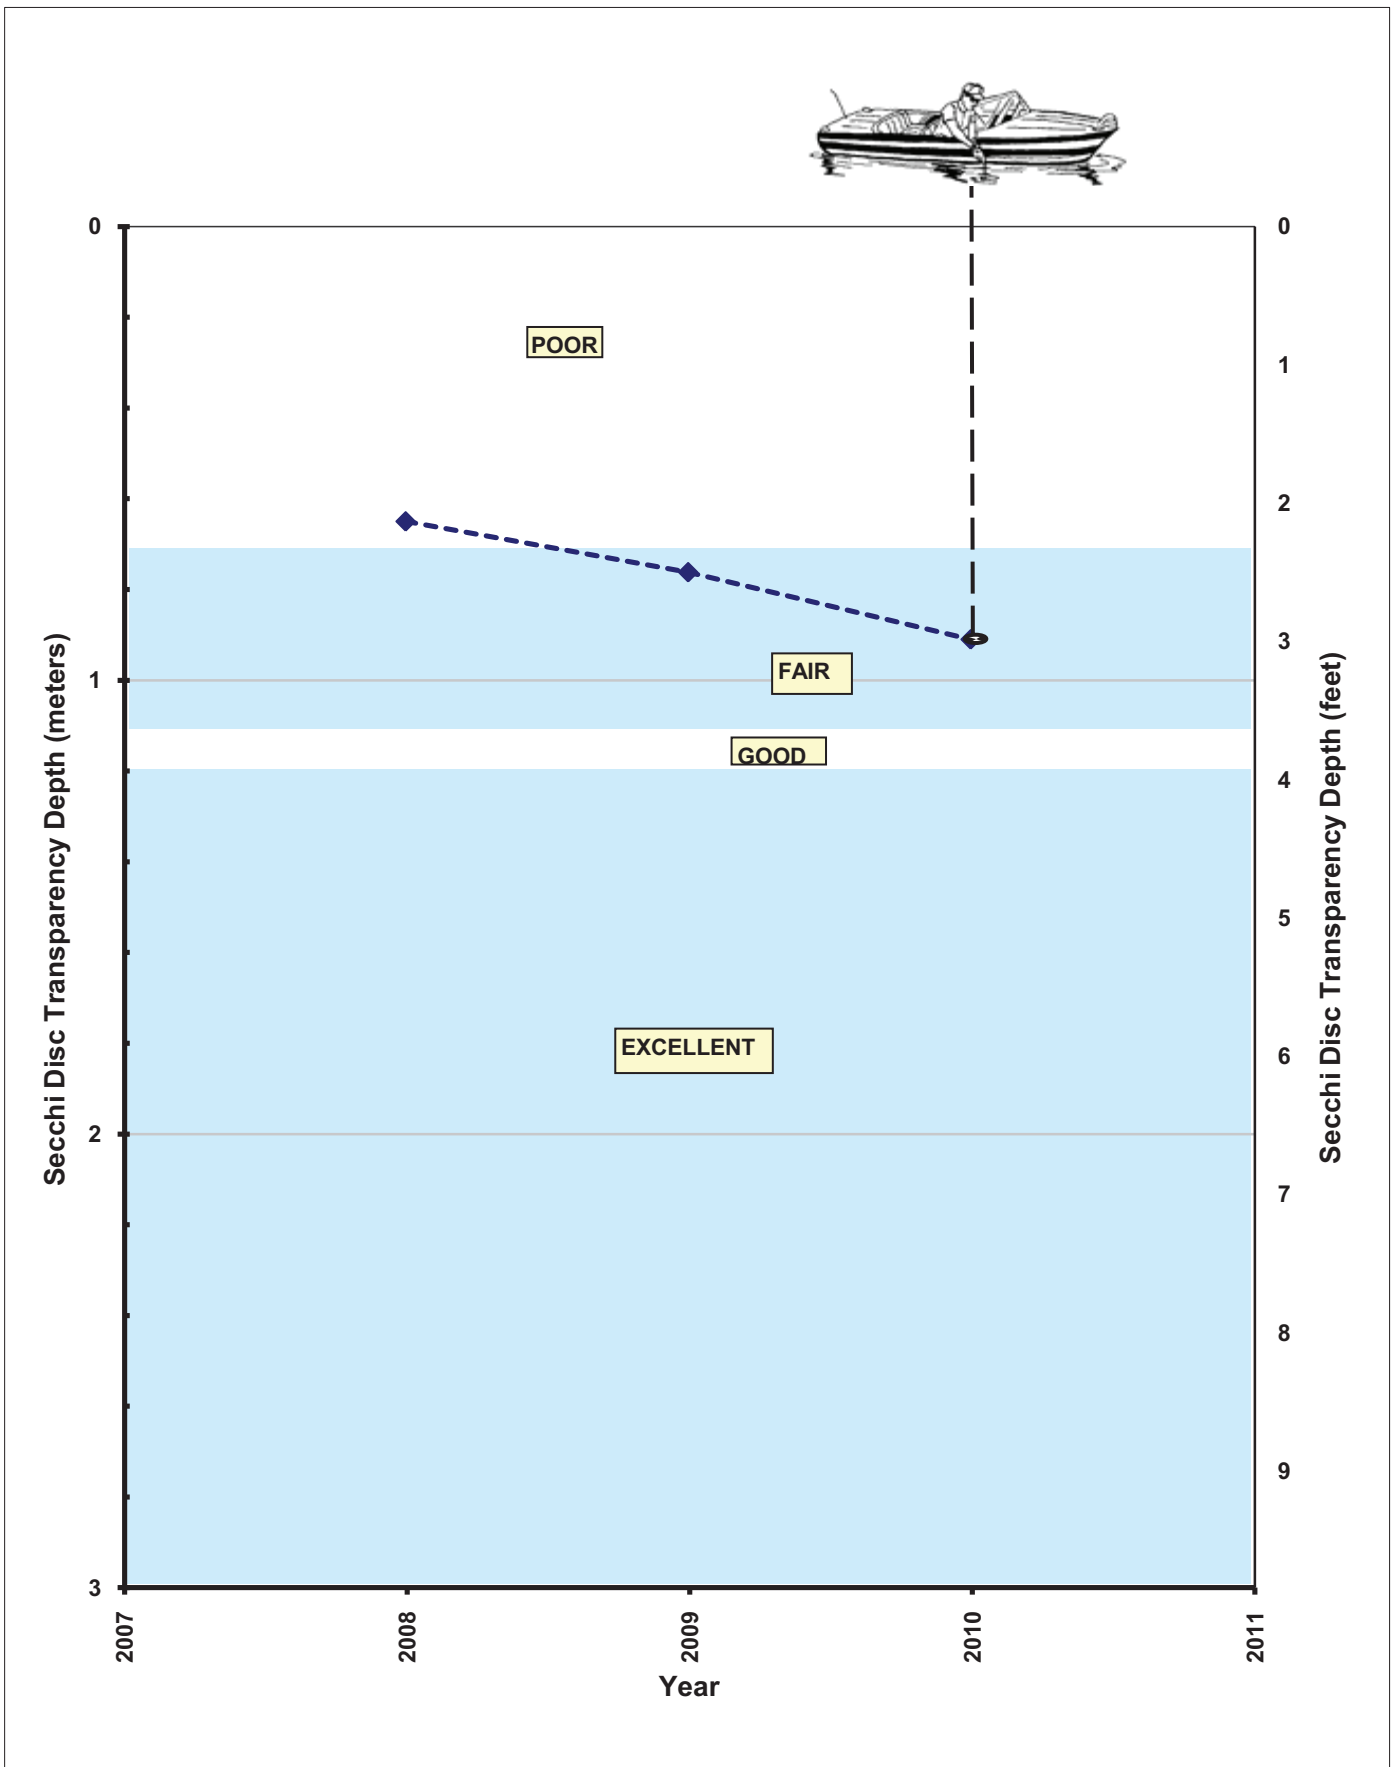

**Beutel Pond**

Figure

BEUTEL POND  
 SUMMER AVERAGE WATER CLARITY  
 Valley Branch Watershed District

**BEUTEL POND  
HISTORIC WATER QUALITY DATA  
Valley Branch Watershed District**

**BEUTEL POND  
HISTORIC WATER QUALITY DATA  
Valley Branch Watershed District**