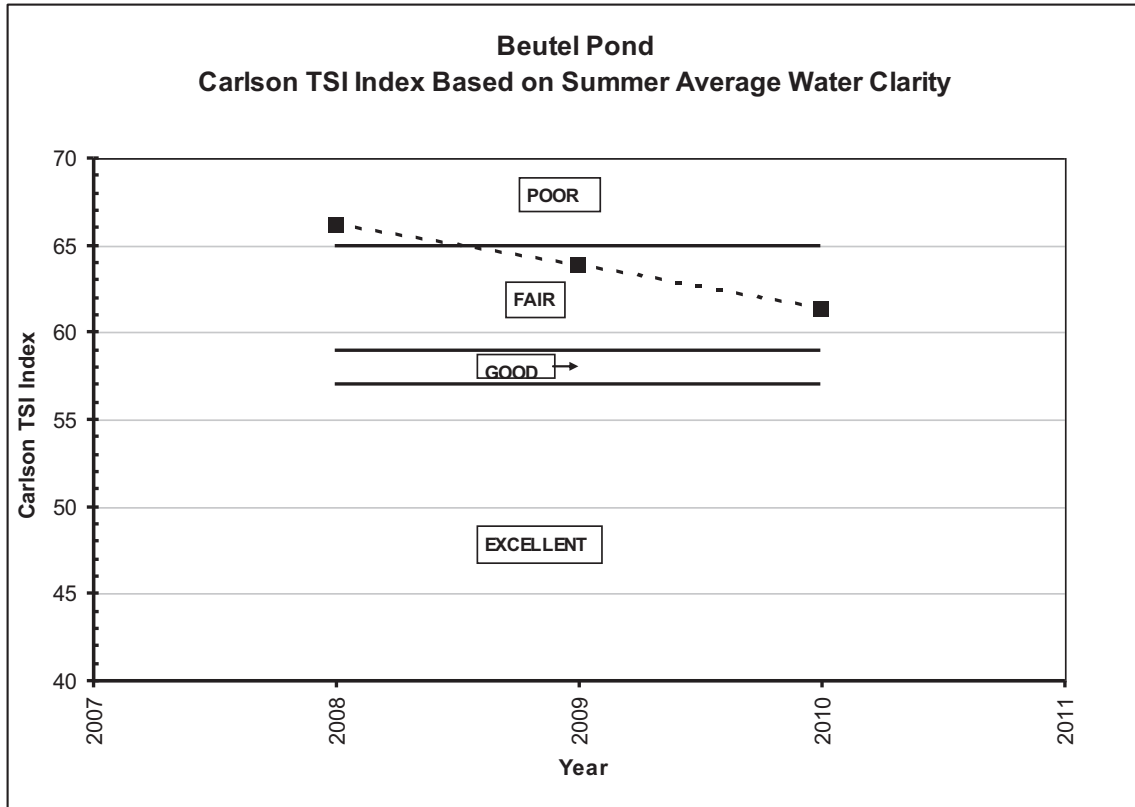

**Beutel Pond**

Figure

BEUTEL POND  
 SUMMER AVERAGE WATER CLARITY  
 Valley Branch Watershed District

**BEUTEL POND  
HISTORIC WATER QUALITY DATA  
Valley Branch Watershed District**

**BEUTEL POND  
HISTORIC WATER QUALITY DATA  
Valley Branch Watershed District**