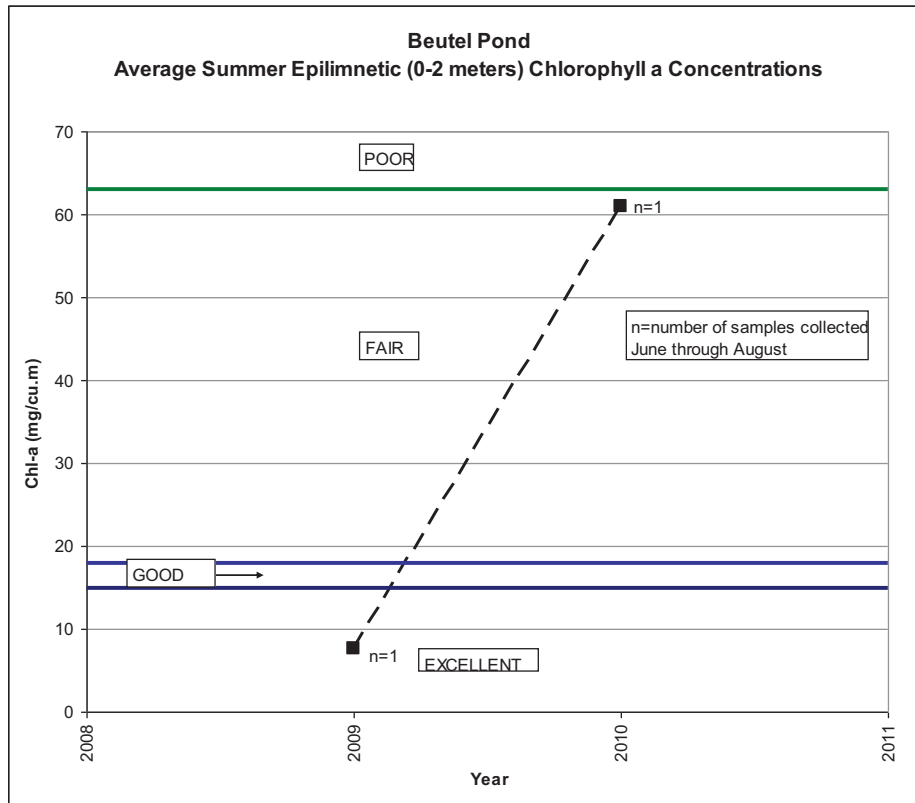

**Beutel Pond**

Figure

BEUTEL POND  
 SUMMER AVERAGE WATER CLARITY  
 Valley Branch Watershed District

**BEUTEL POND  
HISTORIC WATER QUALITY DATA  
Valley Branch Watershed District**

**BEUTEL POND  
HISTORIC WATER QUALITY DATA  
Valley Branch Watershed District**