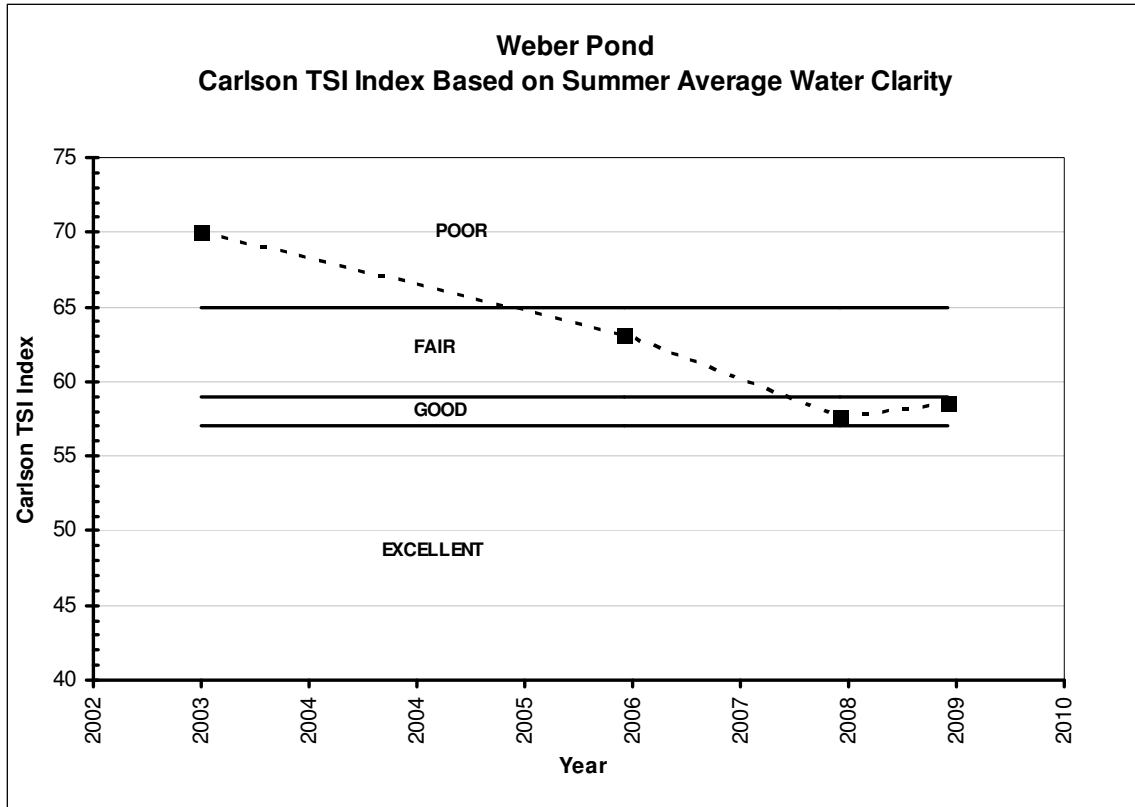

**WEBER POND  
HISTORIC WATER QUALITY DATA  
Valley Branch Watershed District**

**WEBER POND  
HISTORIC WATER QUALITY DATA  
Valley Branch Watershed District**