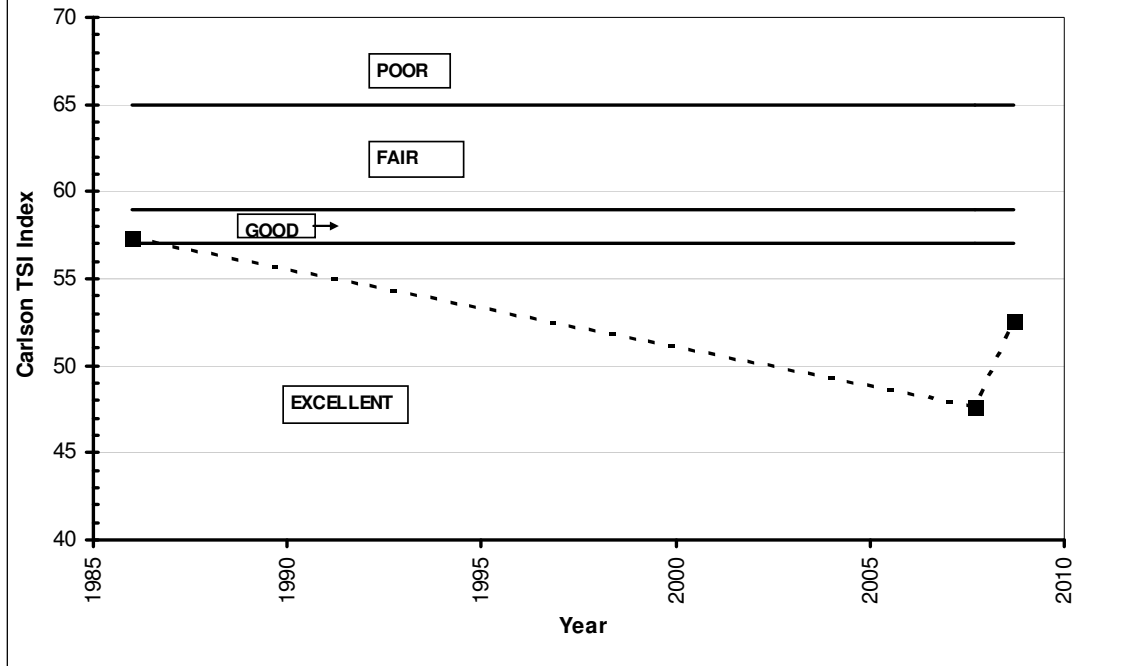

**WEST LAKELAND STORAGE SITE –
NORTH POND
HISTORIC WATER QUALITY DATA
Valley Branch Watershed District**

**West Lakeland Storage Site - North Pond
Carlson TSI Index Based on Summer Average Water Clarity**