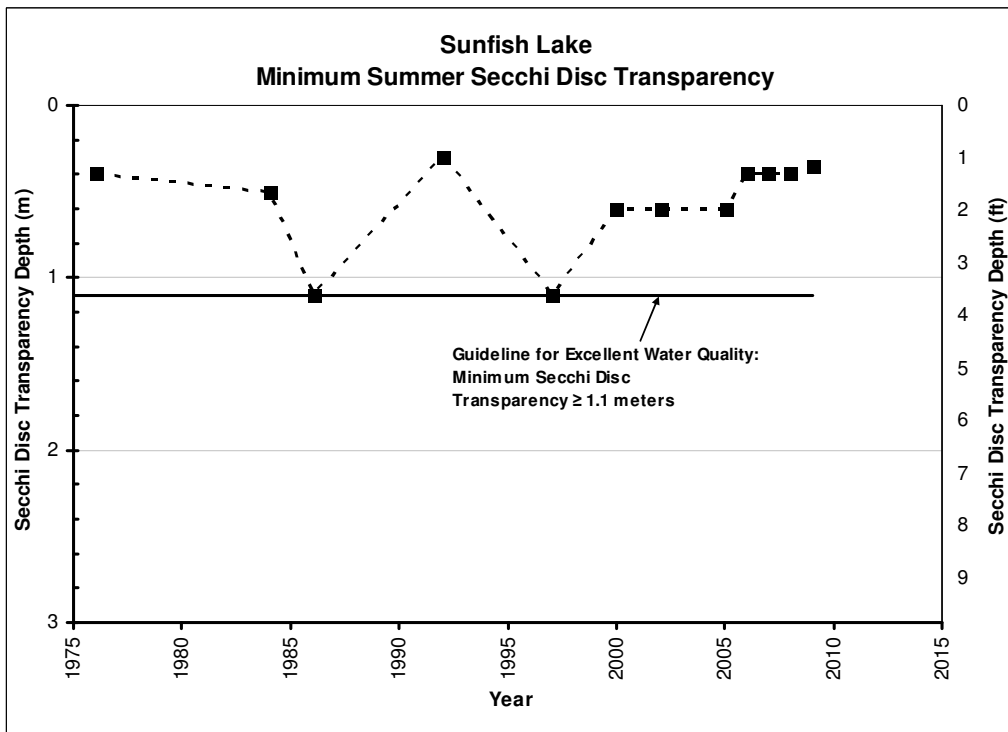

**SUNFISH LAKE
HISTORIC WATER QUALITY DATA
Valley Branch Watershed District**

SUNFISH LAKE HISTORIC WATER QUALITY DATA Valley Branch Watershed District