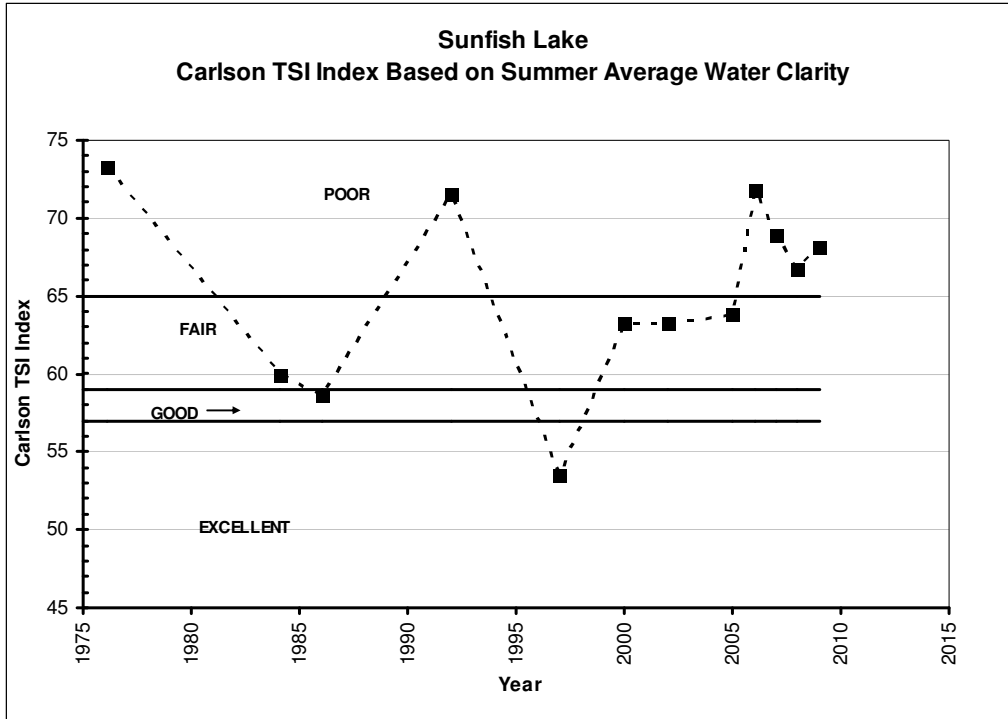

**SUNFISH LAKE
HISTORIC WATER QUALITY DATA
Valley Branch Watershed District**

SUNFISH LAKE HISTORIC WATER QUALITY DATA Valley Branch Watershed District