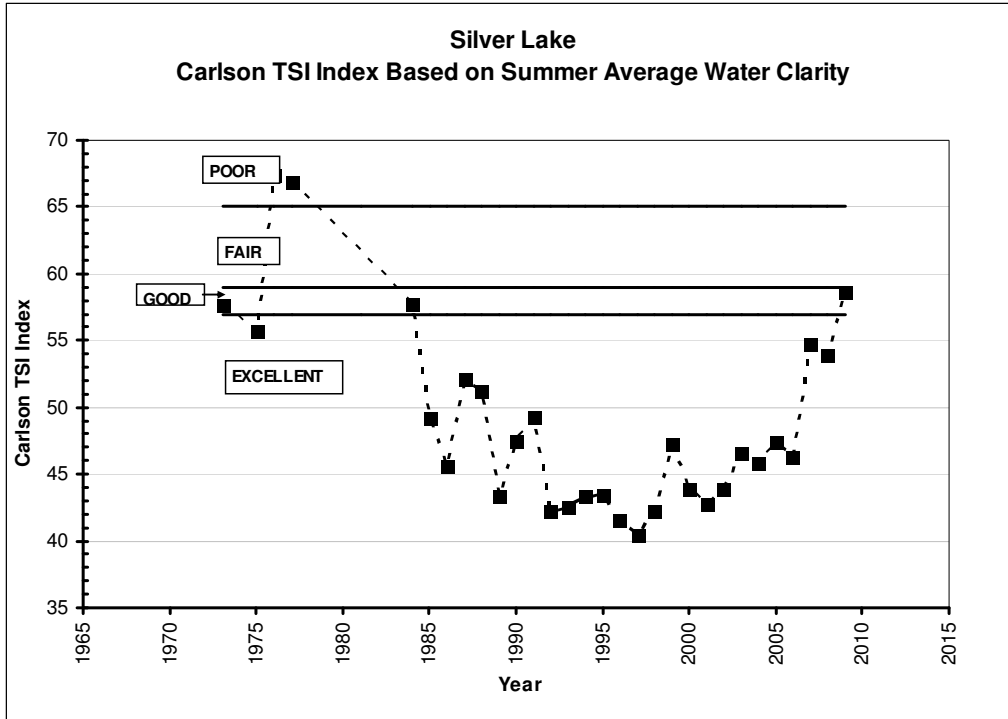

**SILVER LAKE
HISTORIC WATER QUALITY DATA
Valley Branch Watershed District**

**SILVER LAKE
HISTORIC WATER QUALITY DATA
Valley Branch Watershed District**