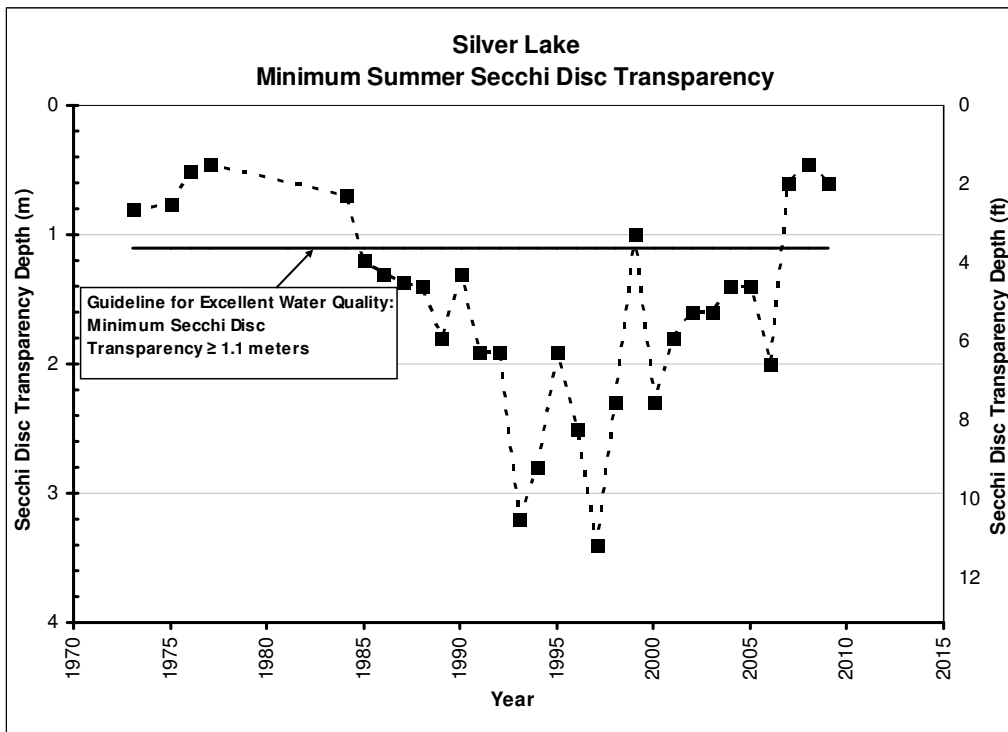

**SILVER LAKE
HISTORIC WATER QUALITY DATA
Valley Branch Watershed District**

**SILVER LAKE
HISTORIC WATER QUALITY DATA
Valley Branch Watershed District**