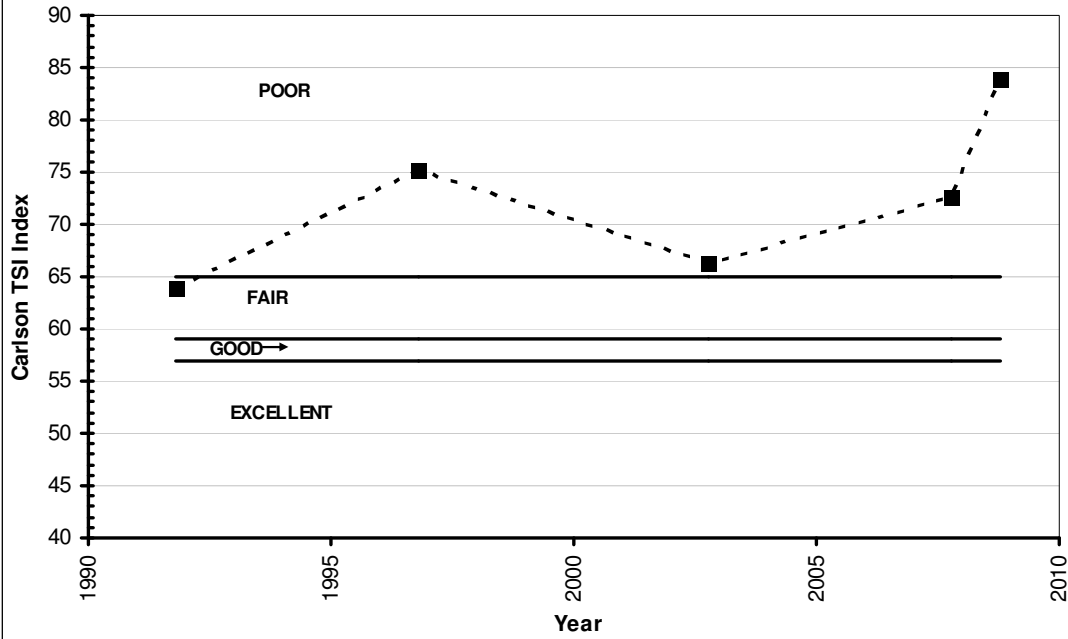

**ROSE LAKE – SOUTH BASIN  
HISTORIC WATER QUALITY DATA  
Valley Branch Watershed District**

**Rose Lake - South Basin  
Carlson TSI Index Based on Summer Average Water Clarity**

**ROSE LAKE – SOUTH BASIN  
HISTORIC WATER QUALITY DATA  
Valley Branch Watershed District**