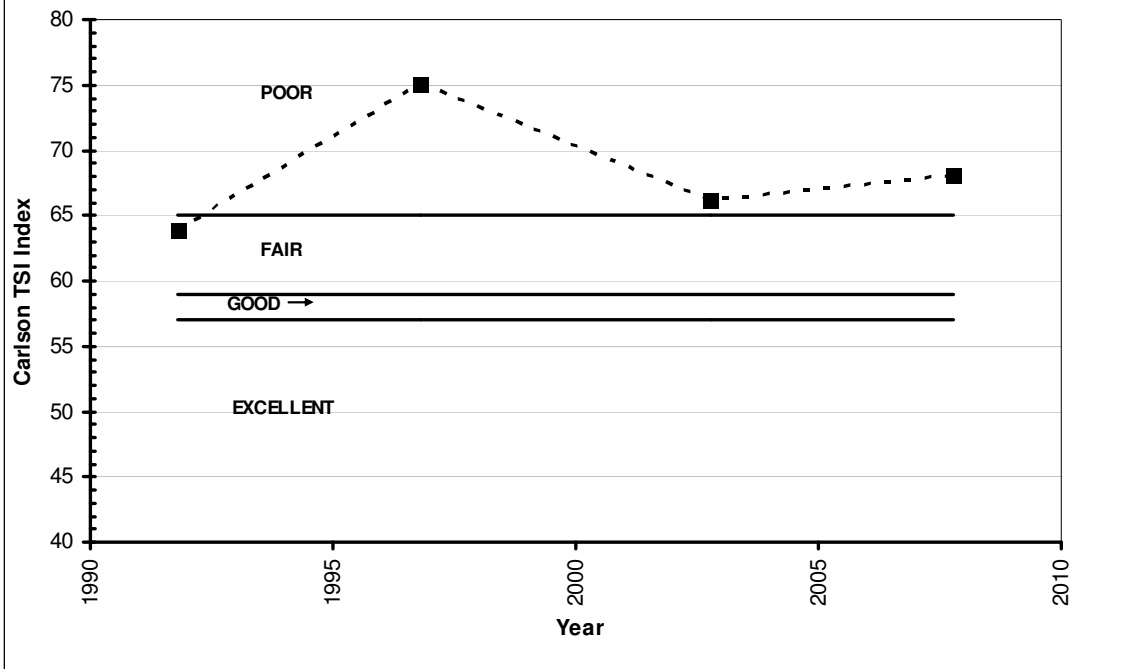

**ROSE LAKE – NORTH BASIN  
HISTORIC WATER QUALITY DATA  
Valley Branch Watershed District**

**Rose Lake - North Basin  
Carlson TSI Index Based on Summer Average Water Clarity**

**ROSE LAKE – NORTH BASIN  
HISTORIC WATER QUALITY DATA  
Valley Branch Watershed District**