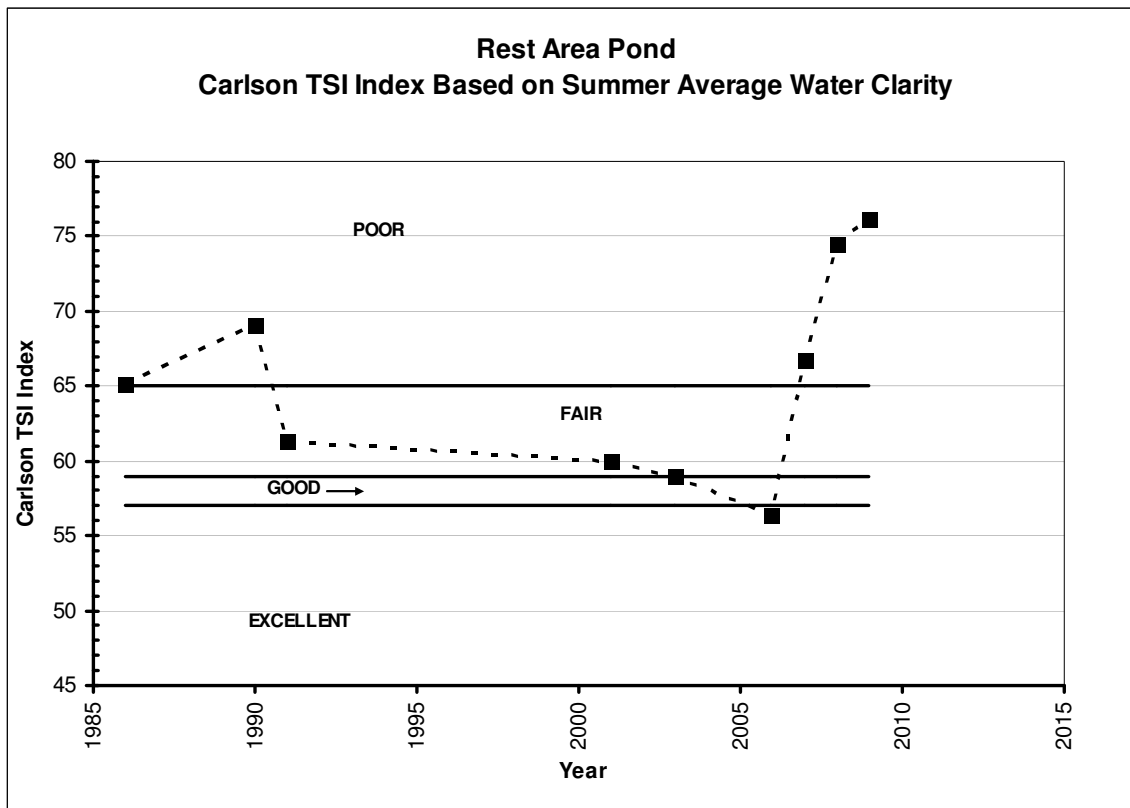

**REST AREA POND
HISTORIC WATER QUALITY DATA
Valley Branch Watershed District**

**REST AREA POND
HISTORIC WATER QUALITY DATA
Valley Branch Watershed District**