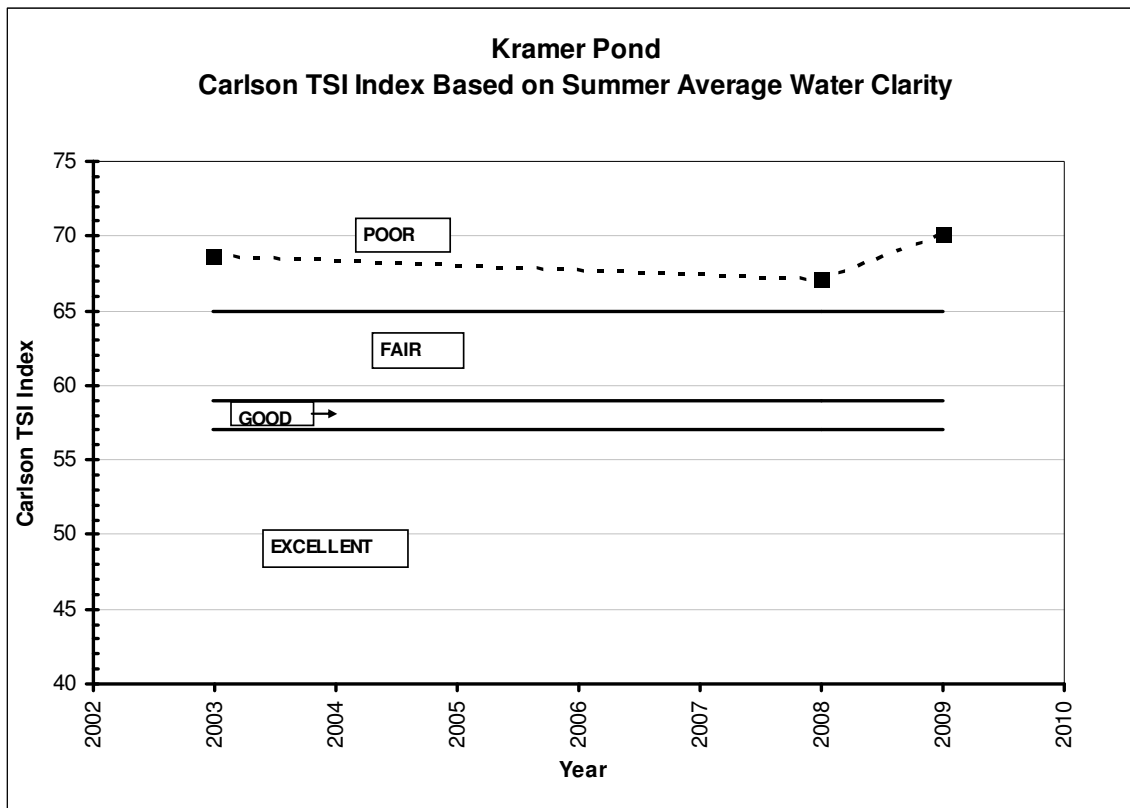

**KRAMER POND
HISTORIC WATER QUALITY DATA
Valley Branch Watershed District**

**KRAMER POND
HISTORIC WATER QUALITY DATA
Valley Branch Watershed District**