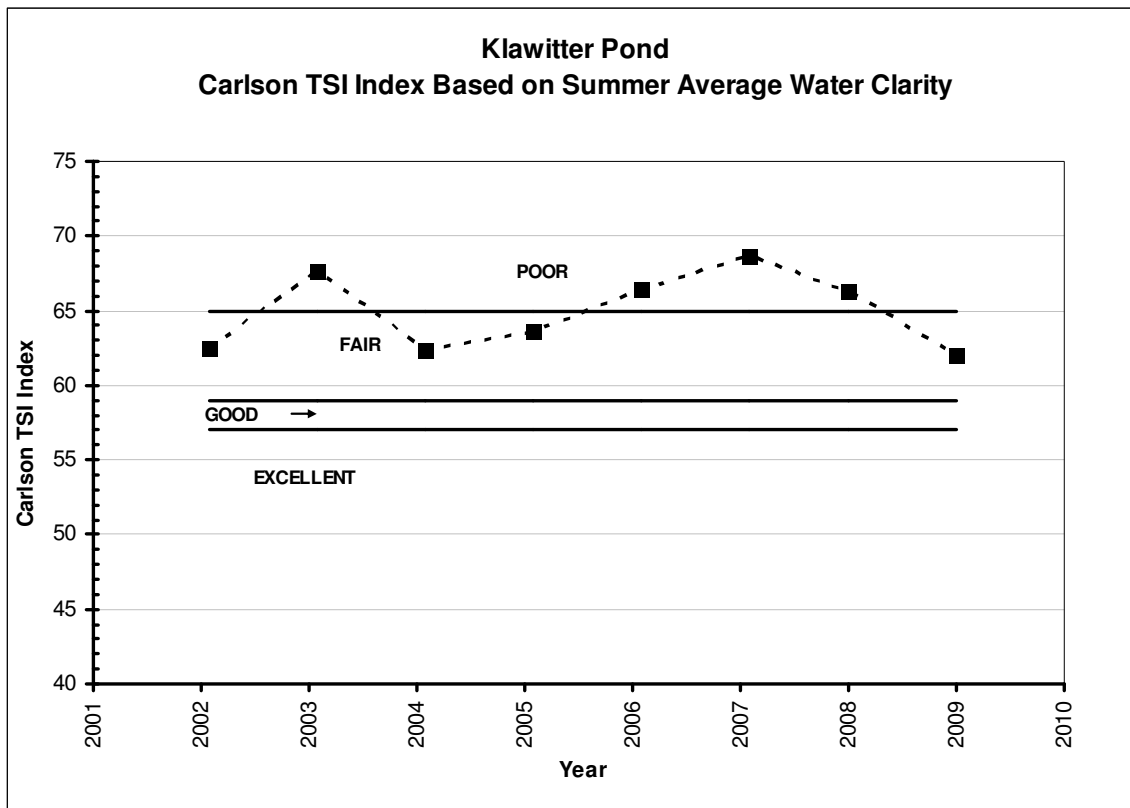

**KLAWITTER POND  
HISTORIC WATER QUALITY DATA  
Valley Branch Watershed District**

**KLAWITTER POND  
HISTORIC WATER QUALITY DATA  
Valley Branch Watershed District**