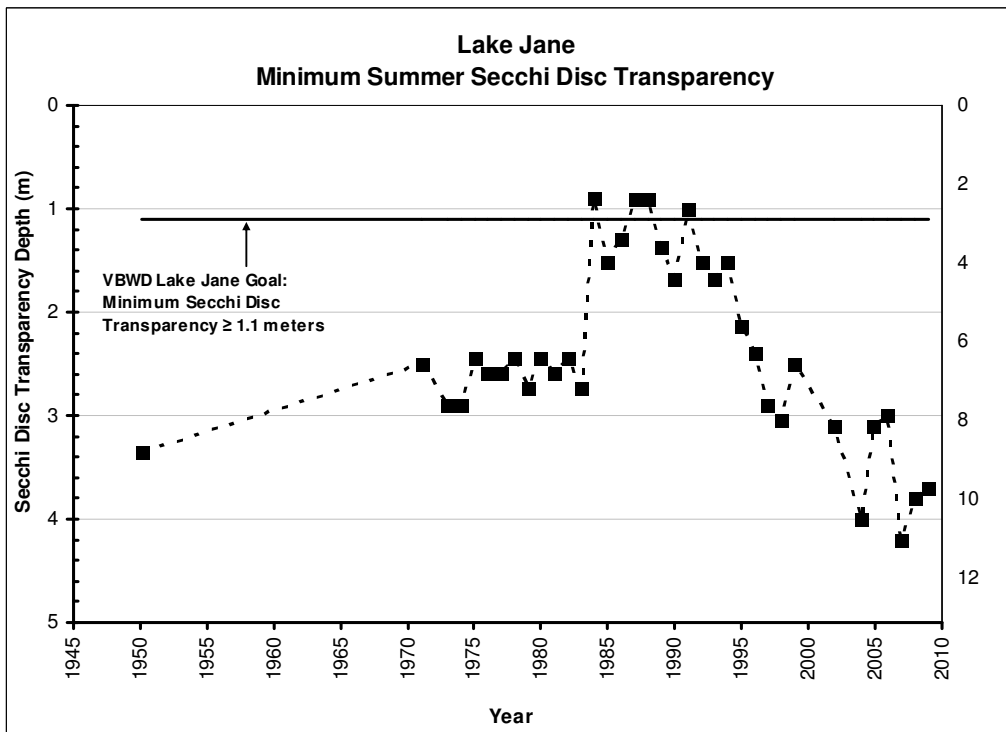

**LAKE JANE  
HISTORIC WATER QUALITY DATA  
Valley Branch Watershed District**

**LAKE JANE  
HISTORIC WATER QUALITY DATA  
Valley Branch Watershed District**