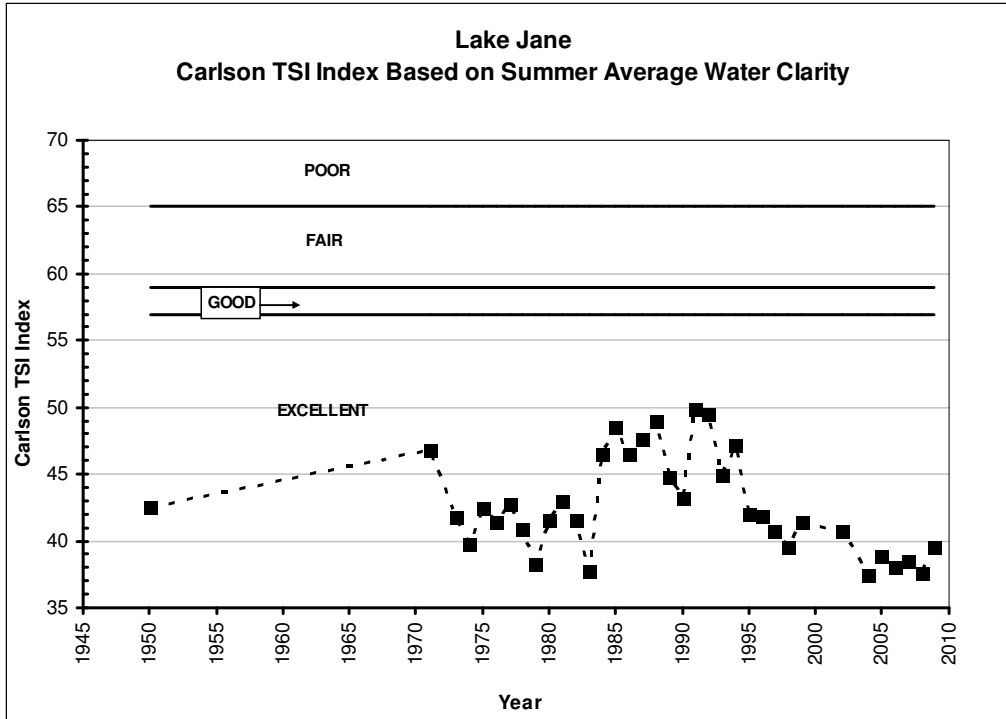

**LAKE JANE  
HISTORIC WATER QUALITY DATA  
Valley Branch Watershed District**

**LAKE JANE  
HISTORIC WATER QUALITY DATA  
Valley Branch Watershed District**