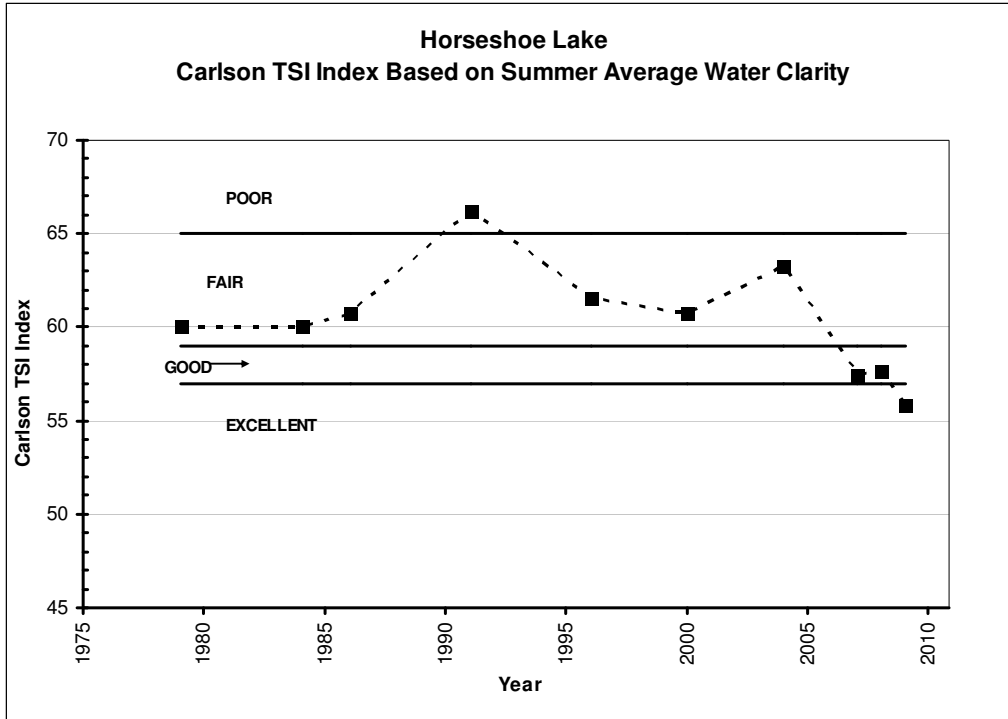

**HORSESHOE LAKE  
HISTORIC WATER QUALITY DATA  
Valley Branch Watershed District**

**HORSESHOE LAKE  
HISTORIC WATER QUALITY DATA  
Valley Branch Watershed District**