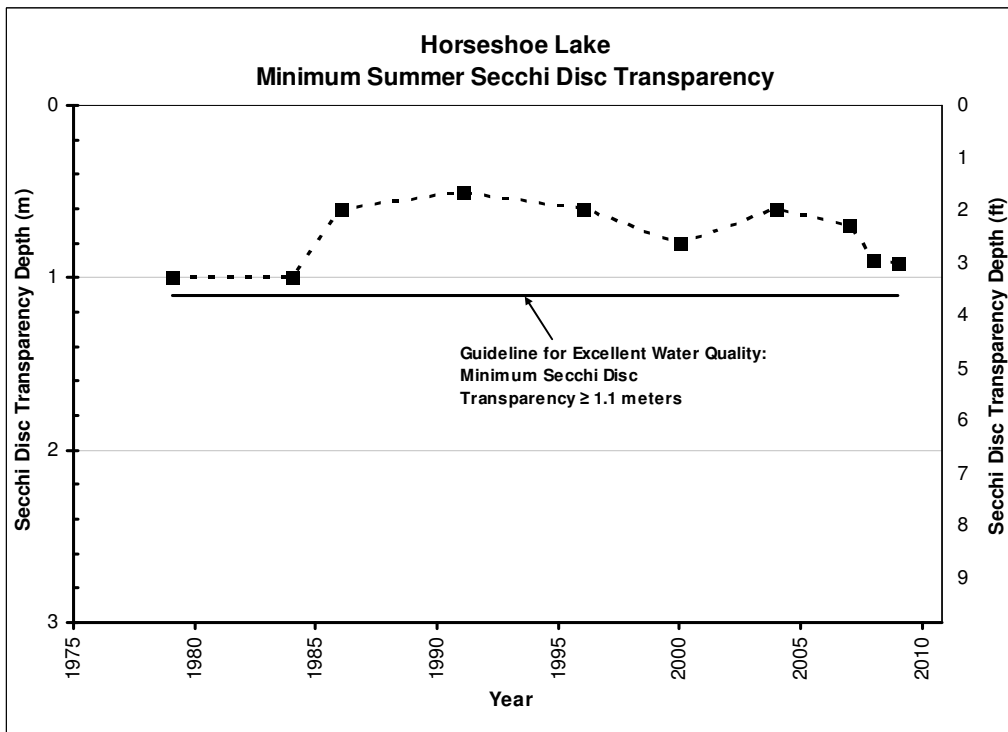

**HORSESHOE LAKE  
HISTORIC WATER QUALITY DATA  
Valley Branch Watershed District**

**HORSESHOE LAKE  
HISTORIC WATER QUALITY DATA  
Valley Branch Watershed District**