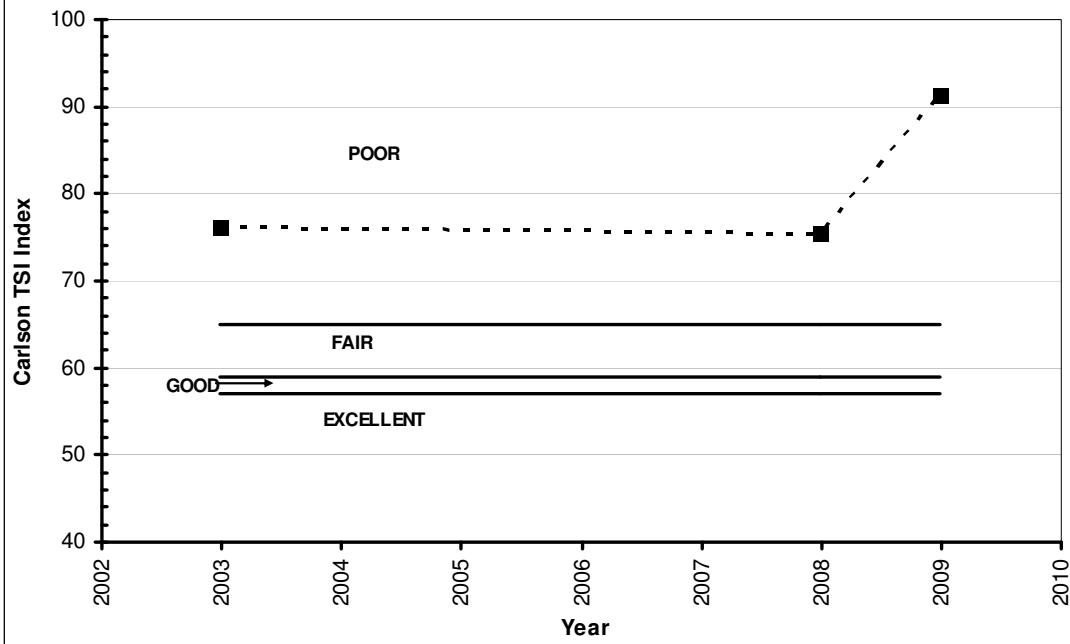

**GOOSE LAKE (SOUTH)
HISTORIC WATER QUALITY DATA
Valley Branch Watershed District**

**Goose Lake (South)
Carlson TSI Index Based on Summer Average Water Clarity**

**GOOSE LAKE (SOUTH)
HISTORIC WATER QUALITY DATA
Valley Branch Watershed District**