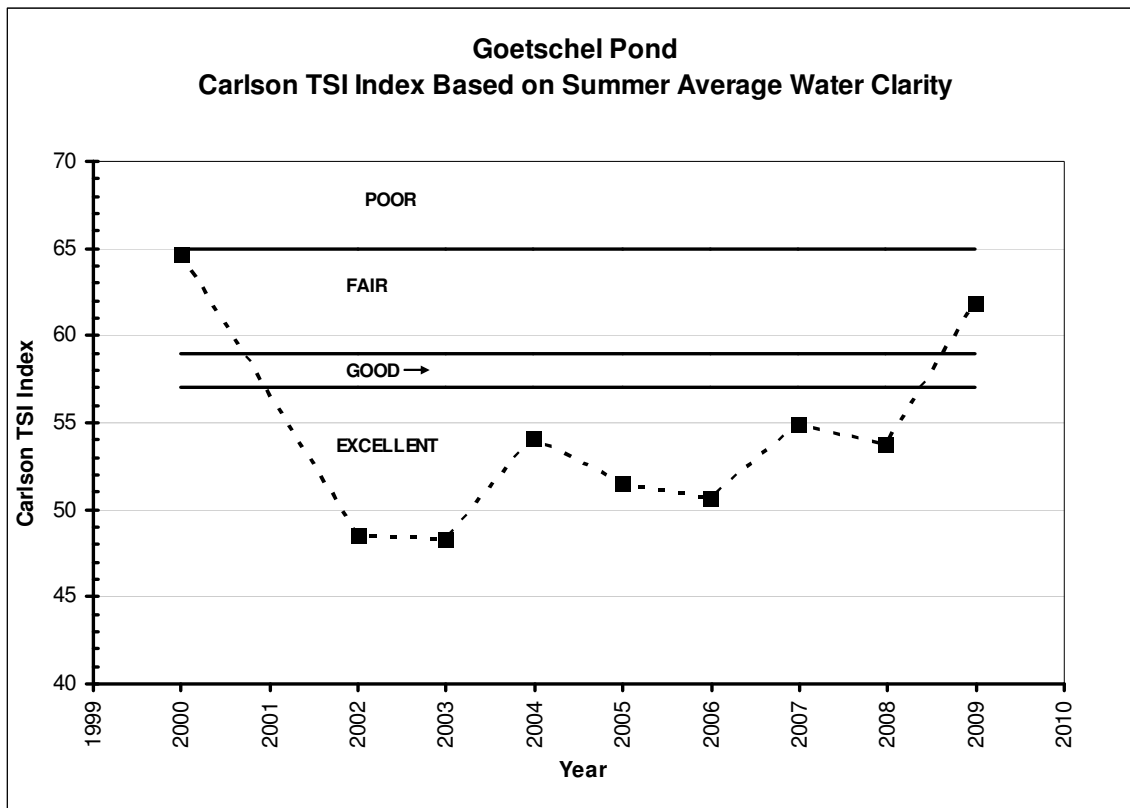

**GOETSCHEL POND
HISTORIC WATER QUALITY DATA
Valley Branch Watershed District**

**GOETSCHEL POND
HISTORIC WATER QUALITY DATA
Valley Branch Watershed District**