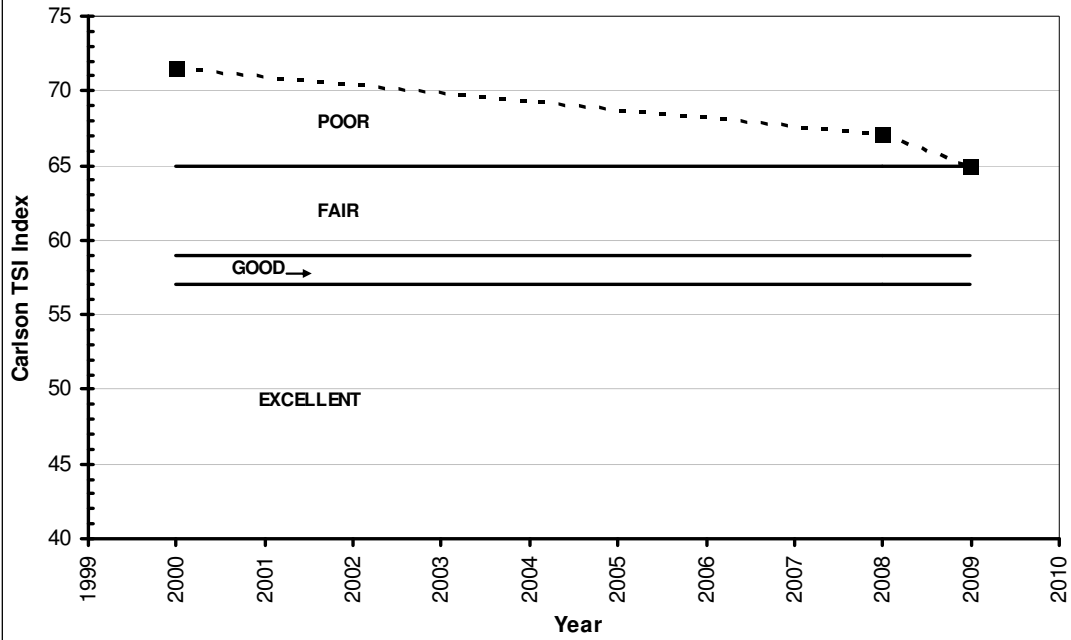

**FAHLSTROM POND – WEST BASIN
HISTORIC WATER QUALITY DATA
Valley Branch Watershed District**

**Fahlstrom Pond - West Basin
Carlson TSI Index Based on Summer Average Water Clarity**

**FAHLSTROM POND – WEST BASIN
HISTORIC WATER QUALITY DATA
Valley Branch Watershed District**