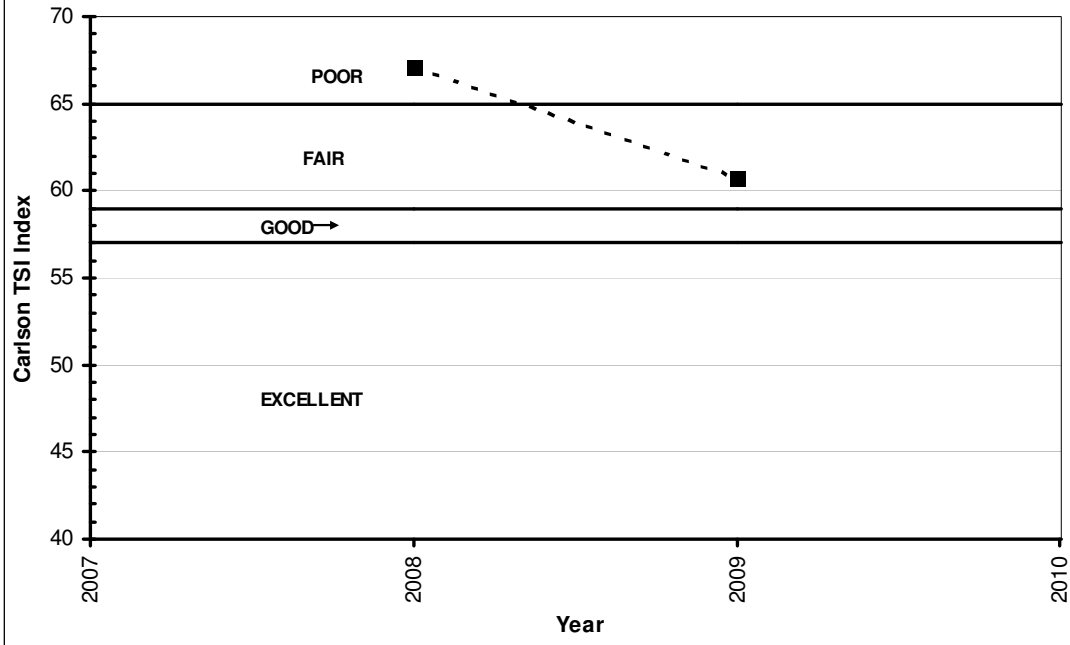

**FAHLSTROM POND – EAST BASIN
HISTORIC WATER QUALITY DATA
Valley Branch Watershed District**

**Fahlstrom Pond - East Basin
Carlson TSI Index Based on Summer Average Water Clarity**

**FAHLSTROM POND – EAST BASIN
HISTORIC WATER QUALITY DATA
Valley Branch Watershed District**