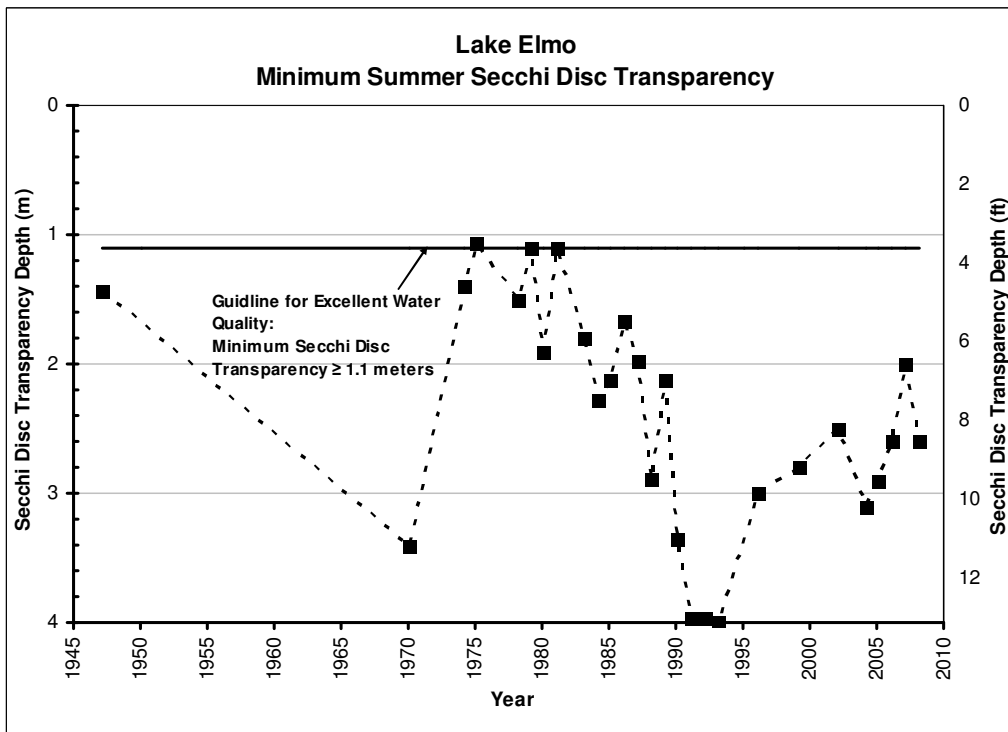

**LAKE ELMO
HISTORIC WATER QUALITY DATA
Valley Branch Watershed District**

**LAKE ELMO
HISTORIC WATER QUALITY DATA
Valley Branch Watershed District**