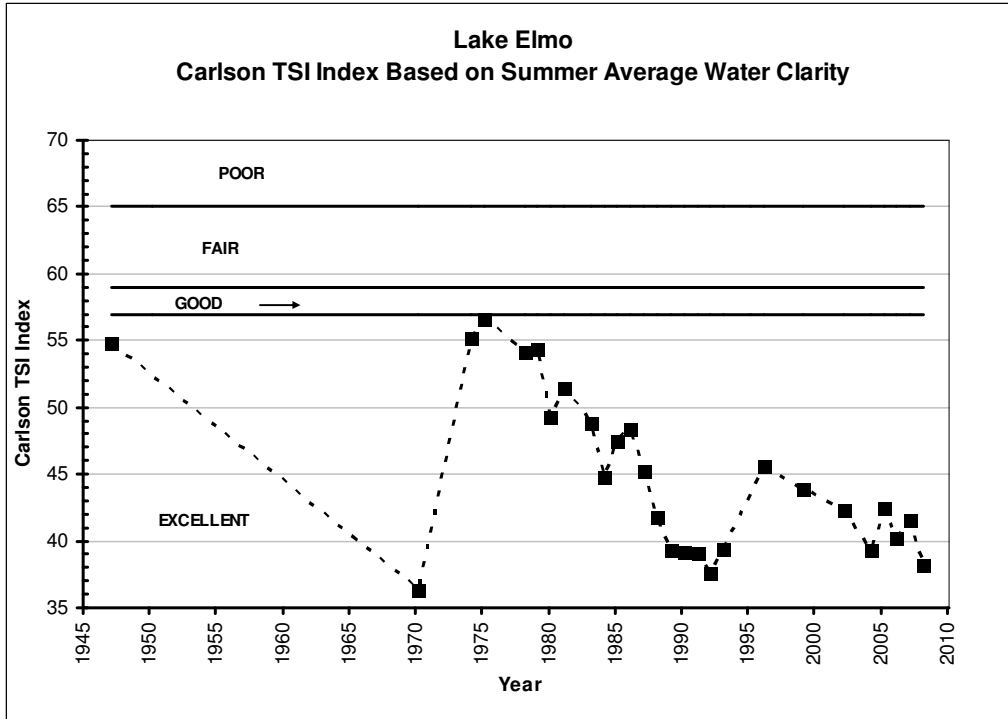

**LAKE ELMO
HISTORIC WATER QUALITY DATA
Valley Branch Watershed District**

**LAKE ELMO
HISTORIC WATER QUALITY DATA
Valley Branch Watershed District**