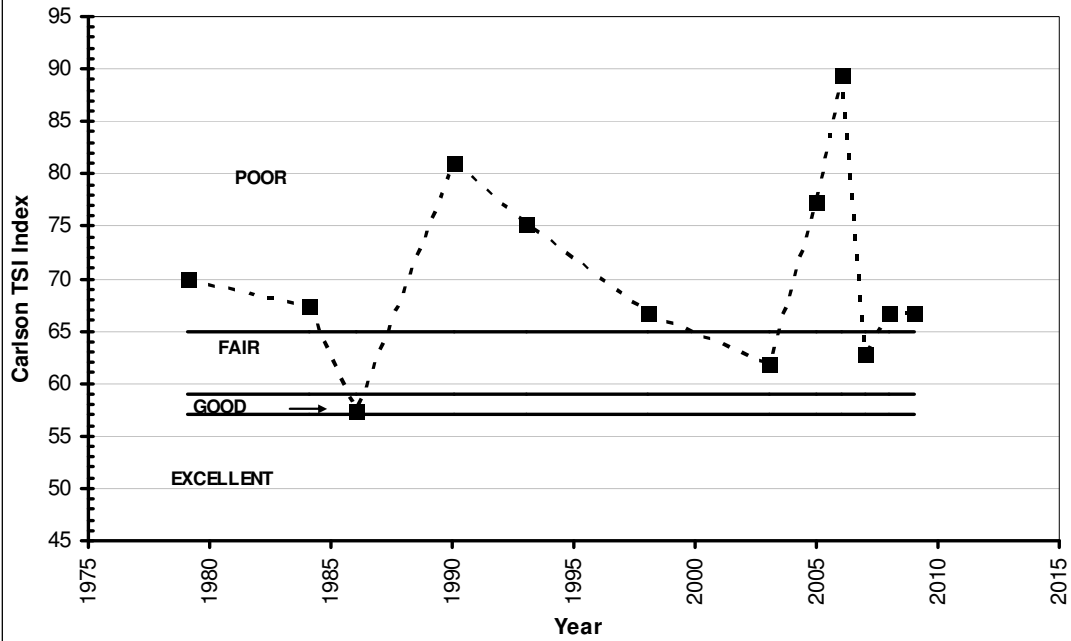

**EAGLE POINT LAKE  
HISTORIC WATER QUALITY DATA  
Valley Branch Watershed District**

**Eagle Point Lake  
Carlson TSI Index Based on Summer Average Water Clarity**

**EAGLE POINT LAKE  
HISTORIC WATER QUALITY DATA  
Valley Branch Watershed District**