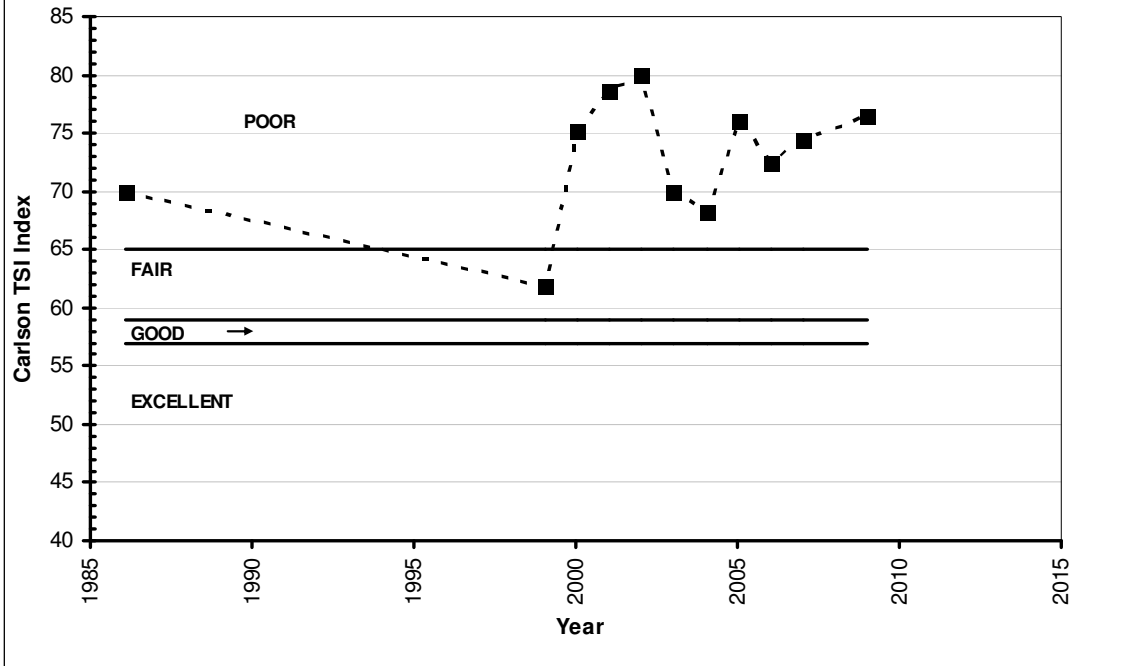

**DOWNES LAKE  
HISTORIC WATER QUALITY DATA  
Valley Branch Watershed District**

**Downs Lake  
Carlson TSI Index Based on Summer Average Water Clarity**

**DOWNS LAKE  
HISTORIC WATER QUALITY DATA  
Valley Branch Watershed District**