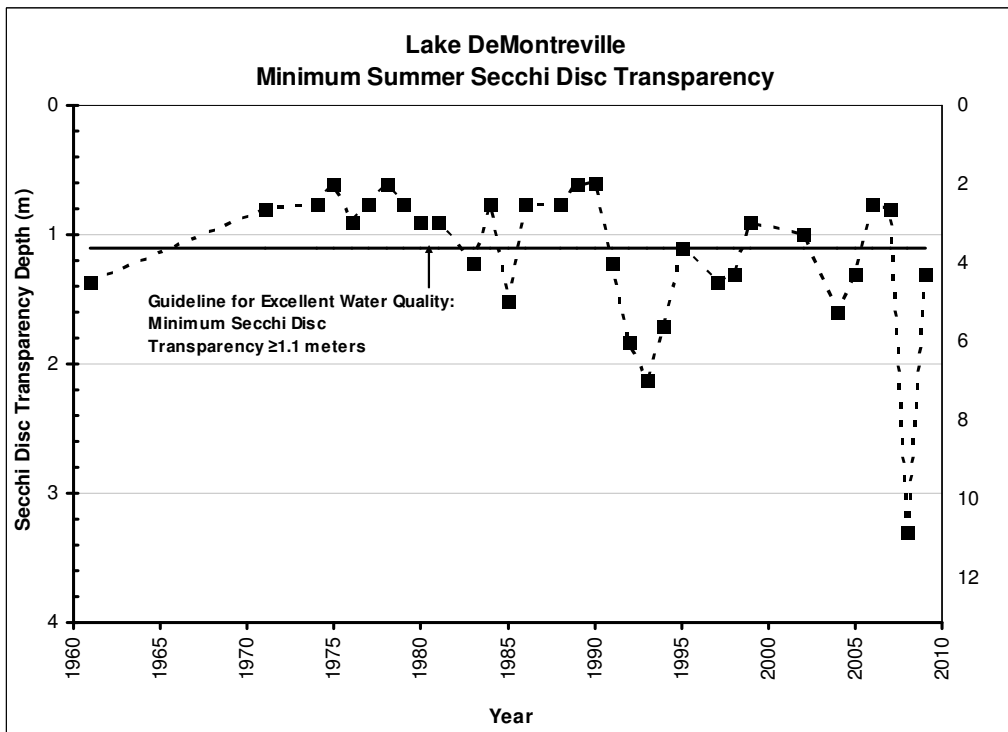

**LAKE DEMONTREVILLE  
HISTORIC WATER QUALITY DATA  
Valley Branch Watershed District**

**LAKE DEMONTREVILLE  
HISTORIC WATER QUALITY DATA  
Valley Branch Watershed District**