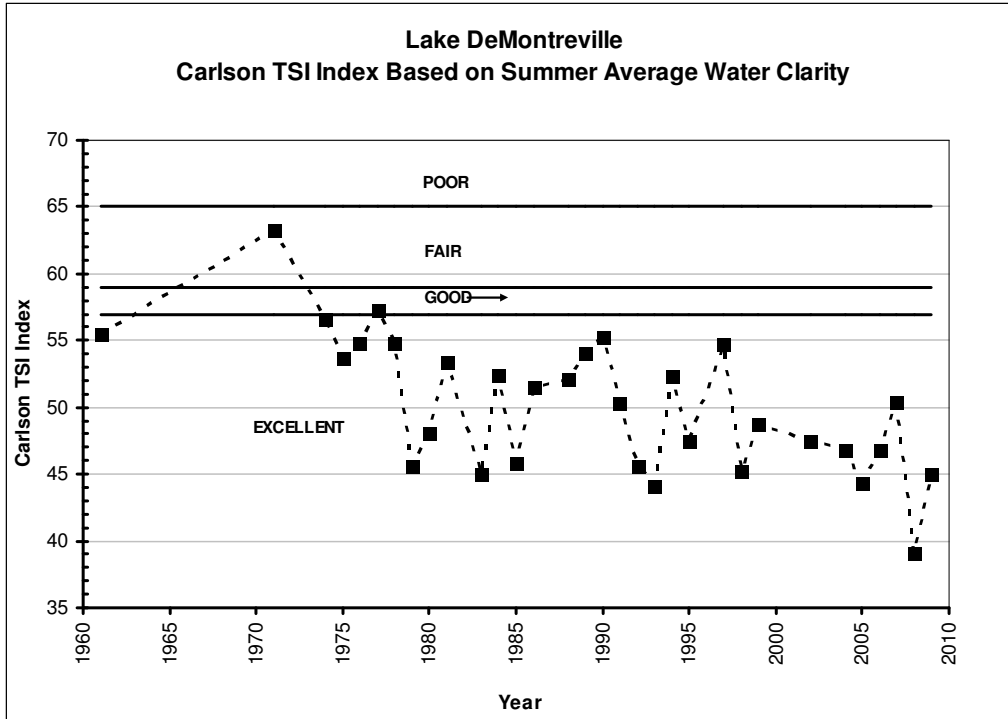

**LAKE DEMONTREVILLE  
HISTORIC WATER QUALITY DATA  
Valley Branch Watershed District**

**LAKE DEMONTREVILLE  
HISTORIC WATER QUALITY DATA  
Valley Branch Watershed District**