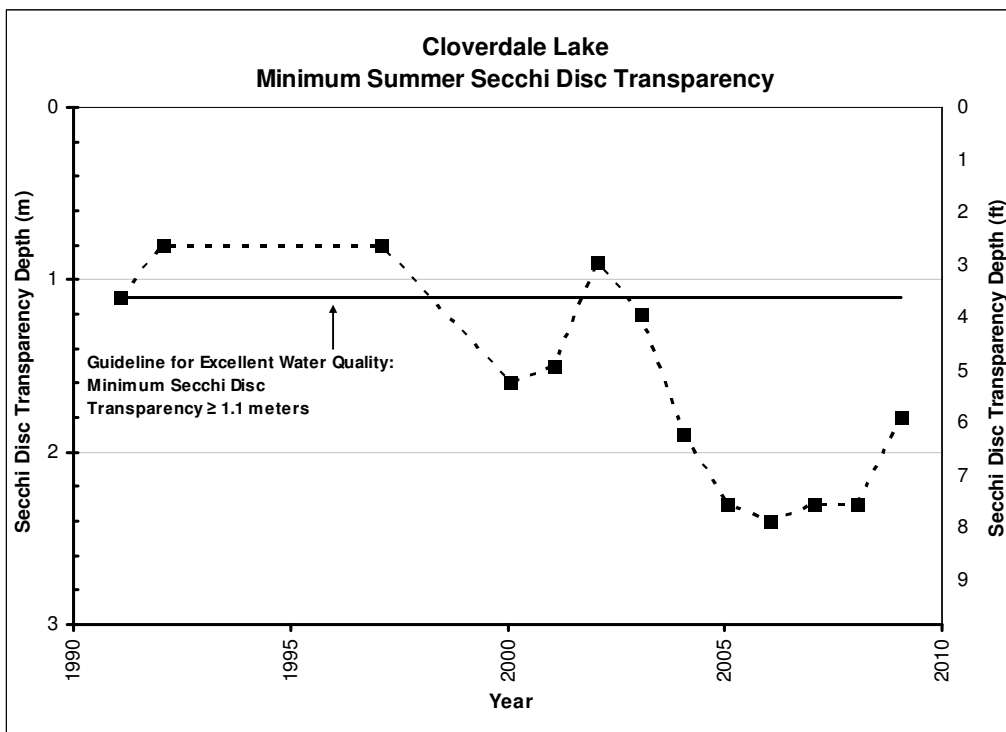

**CLOVERDALE LAKE
HISTORIC WATER QUALITY DATA
Valley Branch Watershed District**

**CLOVERDALE LAKE
HISTORIC WATER QUALITY DATA
Valley Branch Watershed District**