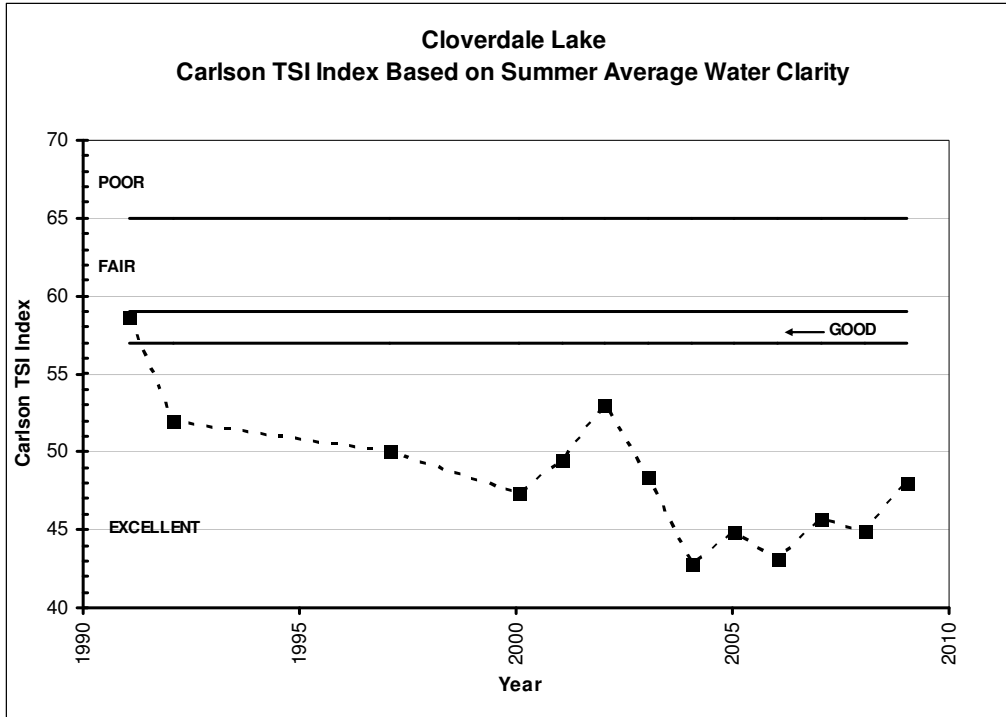

**CLOVERDALE LAKE
HISTORIC WATER QUALITY DATA
Valley Branch Watershed District**

**CLOVERDALE LAKE
HISTORIC WATER QUALITY DATA
Valley Branch Watershed District**