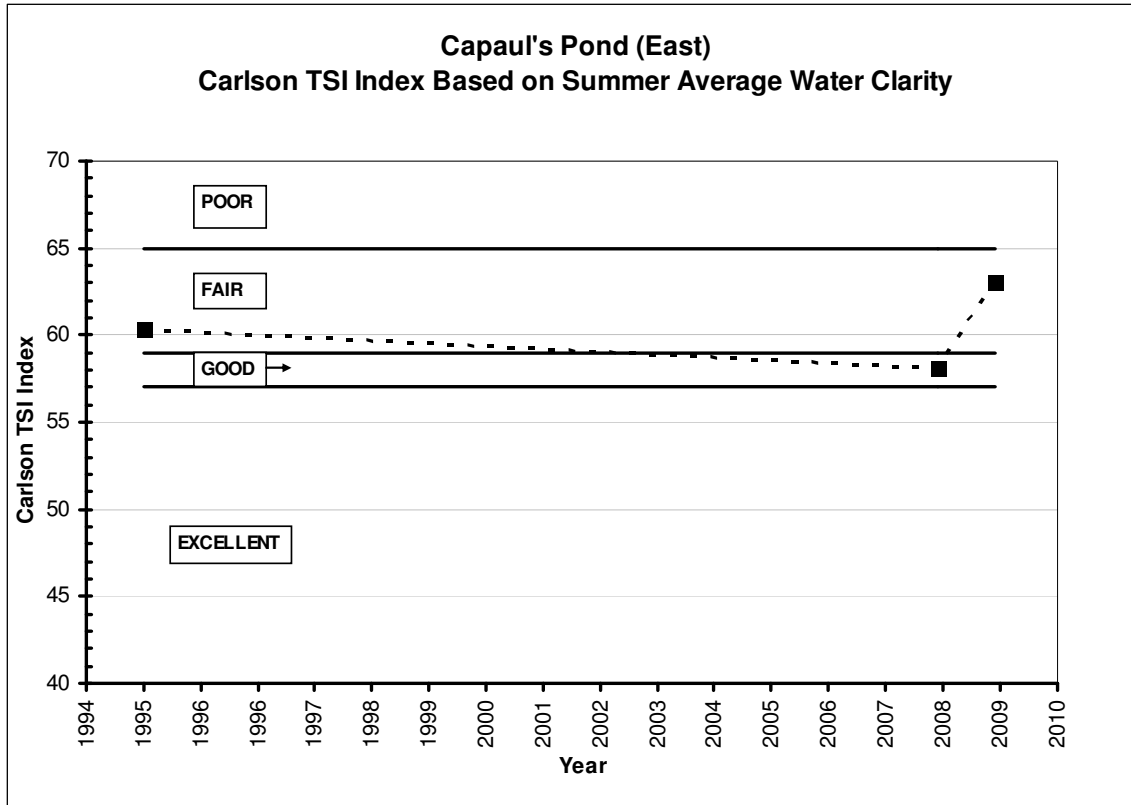

**CAPAU'S POND (EAST)  
HISTORIC WATER QUALITY DATA  
Valley Branch Watershed District**

**CAPPAUL'S POND (EAST)  
HISTORIC WATER QUALITY DATA  
Valley Branch Watershed District**