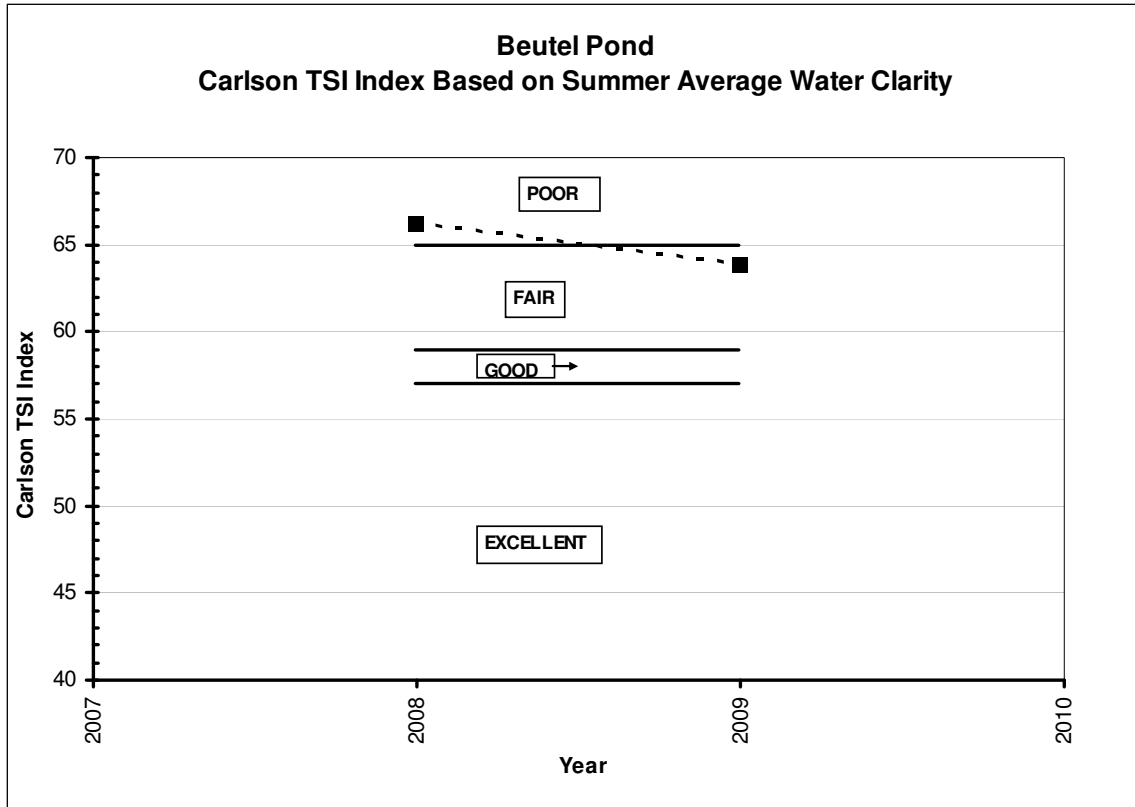

**BEUTEL POND
HISTORIC WATER QUALITY DATA
Valley Branch Watershed District**

**BEUTEL POND
HISTORIC WATER QUALITY DATA
Valley Branch Watershed District**