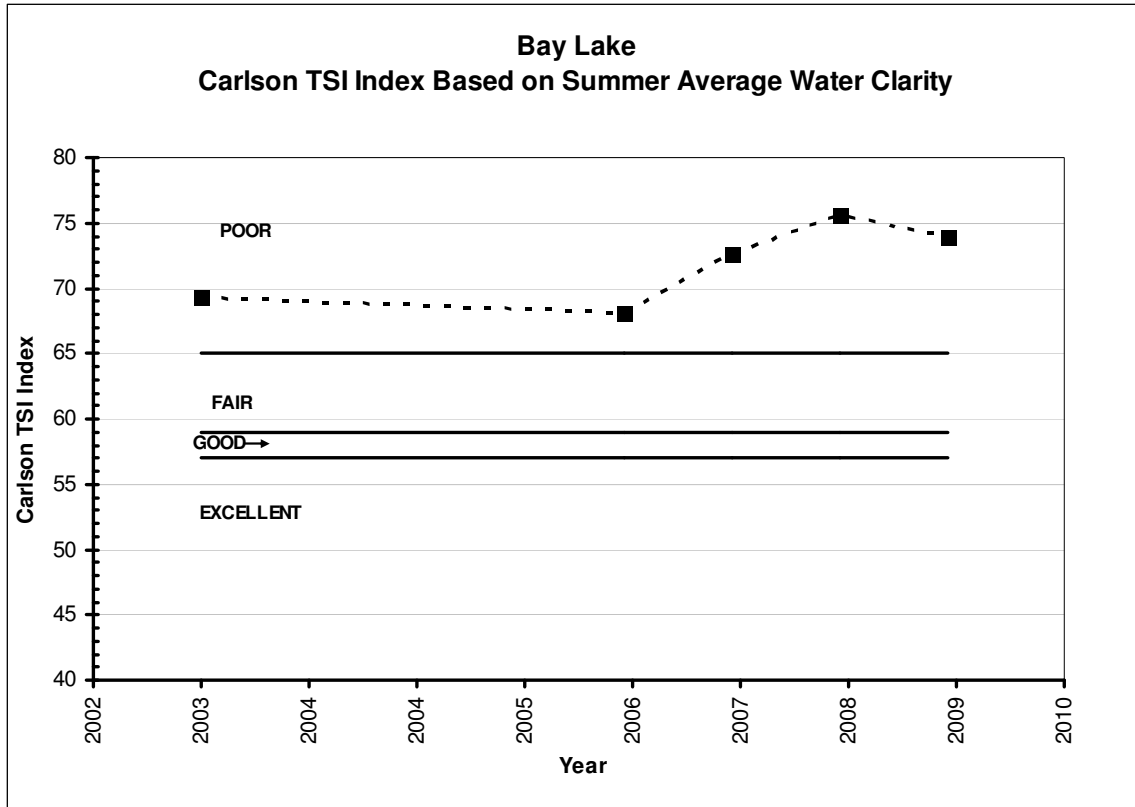

**BAY LAKE
HISTORIC WATER QUALITY DATA
Valley Branch Watershed District**

**BAY LAKE
HISTORIC WATER QUALITY DATA
Valley Branch Watershed District**