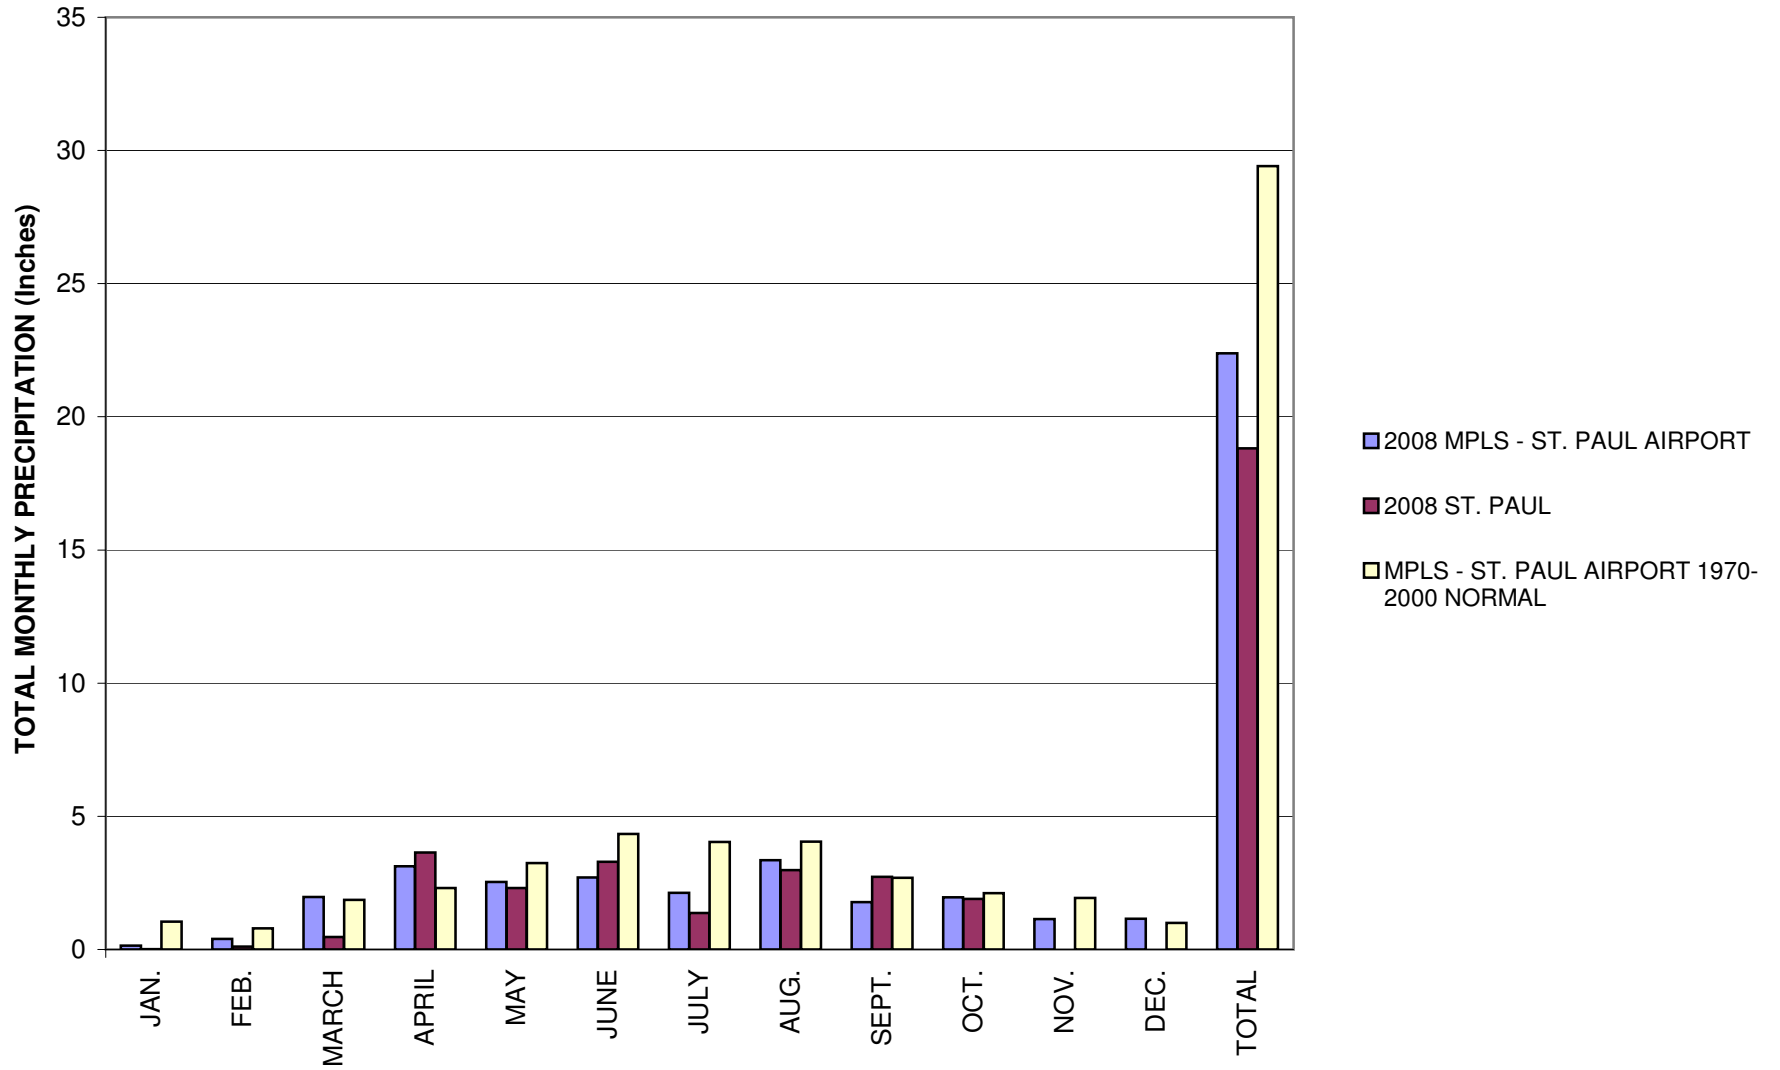

Appendix E

Precipitation Data

2008 MONTHLY PRECIPITATION DISTRIBUTION

2008 MONTHLY PRECIPITATION DATA
CITIZEN MONITORING STATION AND MINNEAPOLIS-ST. PAUL AIRPORT NORMAL

2008 CUMULATIVE PRECIPITATION