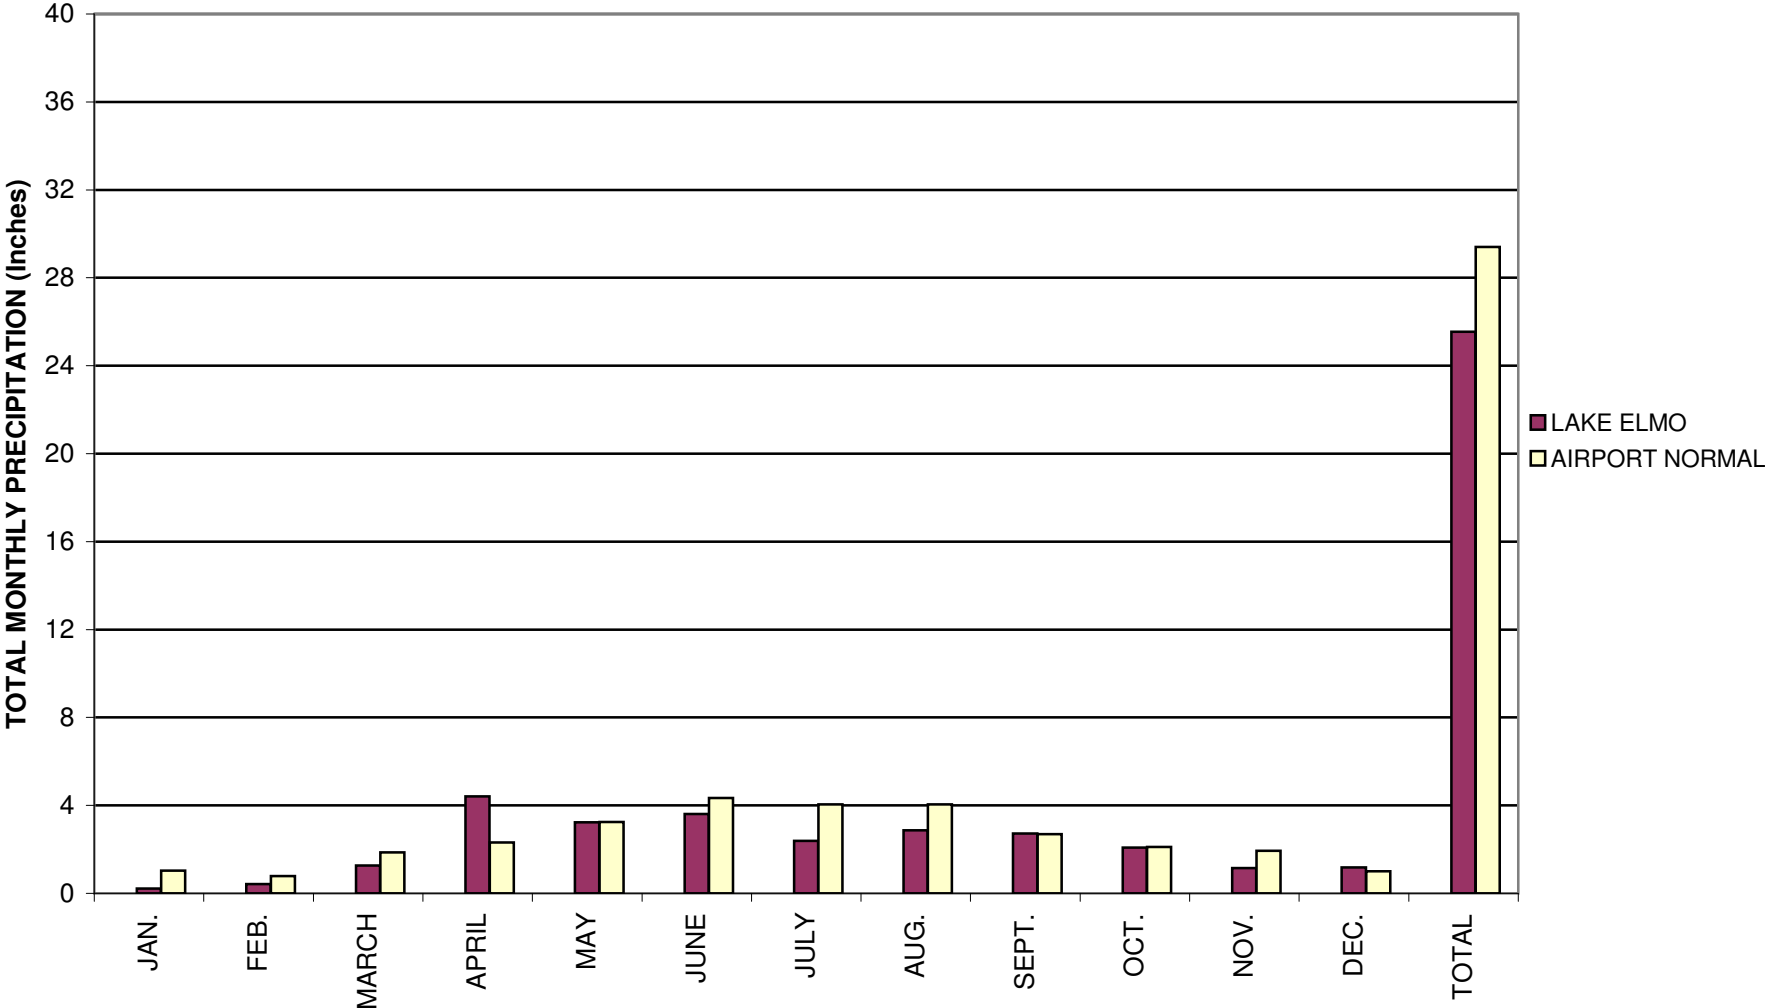

Appendix E

Precipitation Data

2008 MONTHLY PRECIPITATION DISTRIBUTION

2008 MONTHLY PRECIPITATION DATA
CITIZEN MONITORING STATION AND MINNEAPOLIS-ST. PAUL AIRPORT NORMAL

2008 CUMULATIVE PRECIPITATION